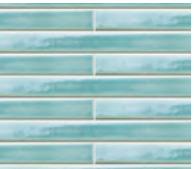

DN-20B/ARC-2

DN-20B/ARC-3

ARCAICO BORDER

With a deep dramatic finish, Arcaico Border enables stylish and stunning interior design.

DN-20B/ARC-1
Ivory

DN-20B/ARC-2
Light Blue★

DN-20B/ARC-3
Green★

DN-20B/ARC-4
Sand Beige

DN-20B/ARC-5
Reddish Brown

DN-20B/ARC-6
Matte Black

DN-20B/ARC-7
Bright Black

DN-20B-ARC-101
Ivory

DN-20B/ARC-102
Sand Beige

DN-20B/ARC-103
Light Brown

DN-20B/ARC-104
Grey

Material: Porcelain/Glazed
Size/Piece: 20 x 240 mm (.79 x 9.45 in)
Size/Sheet: NA (Loose piece)
Thickness: 12 mm
Joint: 3 mm
Sq Ft/Carton: 8.18
Sheets/Carton: 136
Mounting: NA (Loose piece)

<https://www.inaxtile.com/products/bathroom-kitchen/arcaico-border/>

★ Indicates colors that are in stock in the US.