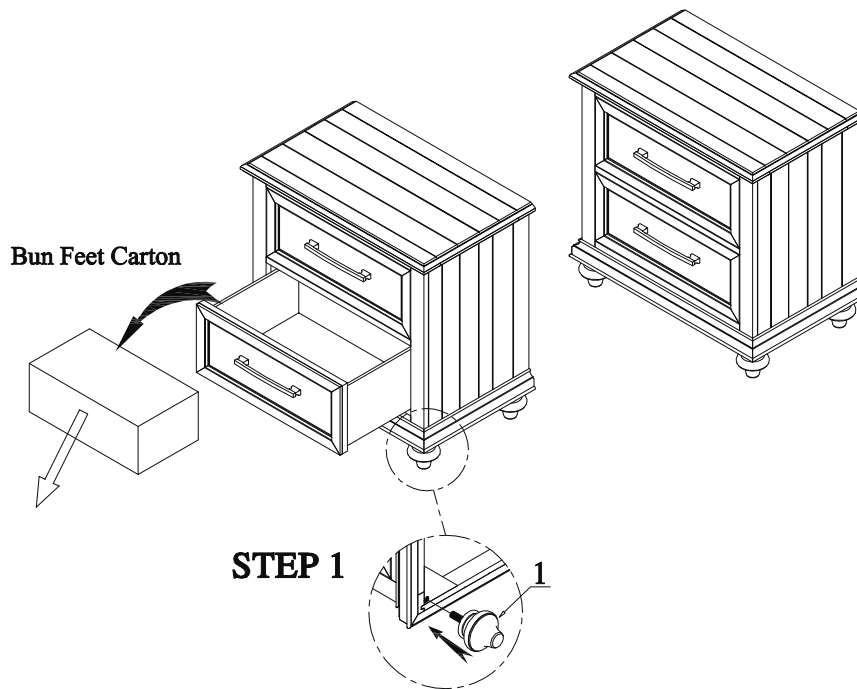

ITEM: 1689BR-4 NIGHT STAND

Thank you for purchasing this quality product. Be sure to check all packing material carefully for small parts which may have come loose inside the carton during shipment. Identify and count all parts and compare with the Parts List below.

PARTS LIST

NO.	DRAWING	QTY	DESCRIPTION
1		4	BUN FEET

MADE IN VIETNAM