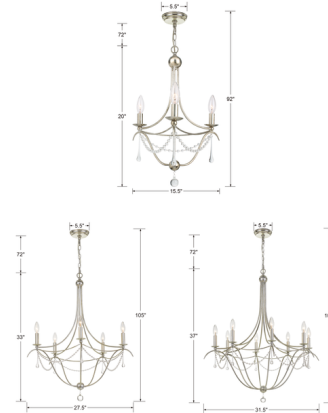

By Crystorama

Description

The Metro Chandelier features hand painted wrought iron and hand cut Clear Crystal beads in an Antique Silver or Antique Gold finish. Available with three, five or eight lights. Includes 72 inch chain. UL listed.

Shown in antique gold / clear

Specifications

| | |
|--------------------|--|
| COLOR | Clear |
| BODY FINISH | Antique Gold |
| WATTAGE | 25W |
| DIMMER | Standard 120V |
| DIMENSIONS | 27.5"W x 33.5"H |
| BULB NOT INCLUDED | 5 x B11/Candelabra (E12)/5W/120V LED |
| OTHER BULB OPTIONS | 5 x B10/Candelabra (E12)/60W/120V Incandescent |
| COUNTRY OF ORIGIN | China |