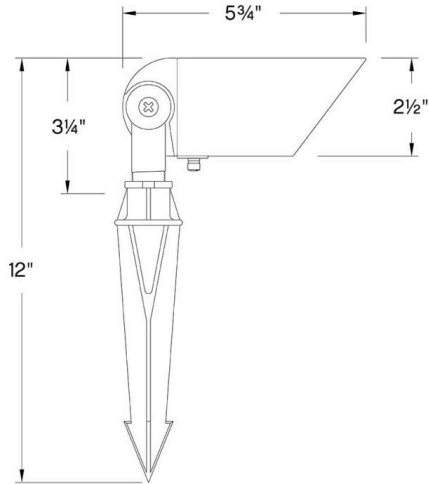

DETAILS	
FINISH:	Satin Black
MATERIAL:	Aluminum
GLASS:	Clear Lens
DIMMABLE:	No

DIMENSIONS	
WIDTH:	5.8"
HEIGHT:	3.3"
DEPTH:	2.5
WEIGHT:	1lb

LIGHT SOURCE	
LIGHT SOURCE:	LumaCore
LED NAME:	30G4SE-12W
WATTAGE:	12w, 8w, 5w, 3w LumaCore LED *Included
VOLTAGE:	12v
VOLT AMPS:	12.4, 7.8, 5.3, 3.2
LUMENS:	750, 475, 350, 260
CRI:	80
INCANDESCENT EQUIVALENCY:	1 x 60w, 45w, 35w, 25w
DIMMABLE:	No
TRANSFORMER REQUIRED:	Yes

MOUNTING	
LEAD WIRE:	1 X 18"

SHIPPING	
CARTON LENGTH:	11.5
CARTON WIDTH:	4.9
CARTON HEIGHT:	2.8
CARTON WEIGHT:	1.1

PRODUCT DETAILS:

- Wattage settings include: 3W (260 Lumens), 5W (350 Lumens), 8W (475 Lumens), 12W (750 Lumens)
- Three lens options offer versatility in beam spread via an easy to remove and insert assembly - includes: 20° Spot, 40° Flood, 60° Flood
- A wiring kit and ground spike are supplied
- Wet Rated
- Photometrics based off engine photometrics
- Incorporates CREE LEDs with application performance tested by CREE
- Optional performance lenses available
- The Hinkley Home Automation App allows you to control your landscape lights anytime, anywhere. You can turn dimmers on/off and adjust sliding brightness settings remotely.