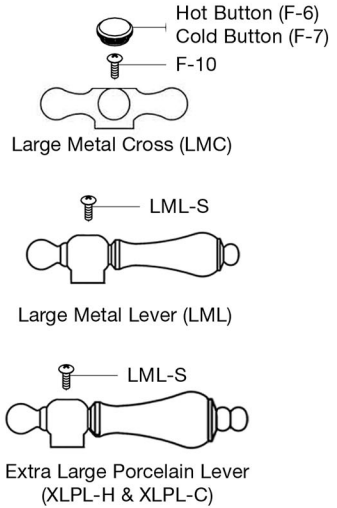

MAIDSTONE

www.MaidstoneSupply.com

Bridge Style Kitchen Faucet

Part No: 144-W4

Unpack and check all the parts, and read the instructions.

PART NO.	DESCRIPTION	QTY
C-CART-3	COLD STEM	1
F-3	BELL NUT	2
H-CART-3	HOT STEM	1
KF-1	AERATOR COLLAR	1
KF-2	AERATOR & WASHER	1
KF-3	TOP FINIAL	1
KF-4	REAR FINIAL	1
KF-5	SPOUT	1
KF-6	SPOUT TRIM RIM	1
KF-9	WASHER	2
KF-31	WALL MOUNTS	2
KF-33	BODY	1