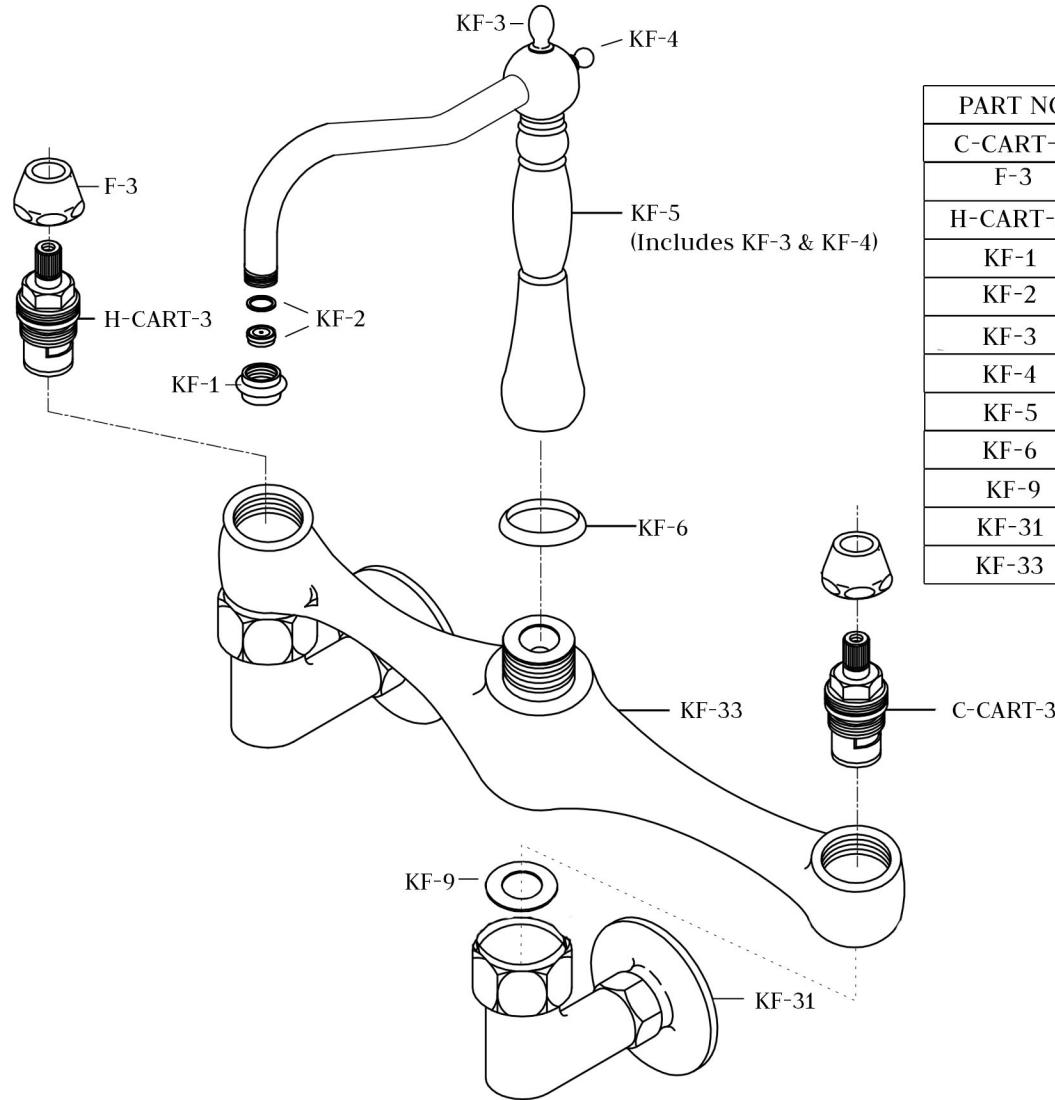

MAIDSTONE

www.MaidstoneSupply.com

Bridge Style Kitchen Faucet

Part No: 144-W4

Unpack and check all the parts, and read the instructions.

PART NO.	DESCRIPTION	QTY
C-CART-3	COLD STEM	1
F-3	BELL NUT	2
H-CART-3	HOT STEM	1
KF-1	AERATOR COLLAR	1
KF-2	AERATOR & WASHER	1
KF-3	TOP FINIAL	1
KF-4	REAR FINIAL	1
KF-5	SPOUT	1
KF-6	SPOUT TRIM RIM	1
KF-9	WASHER	2
KF-31	WALL MOUNTS	2
KF-33	BODY	1