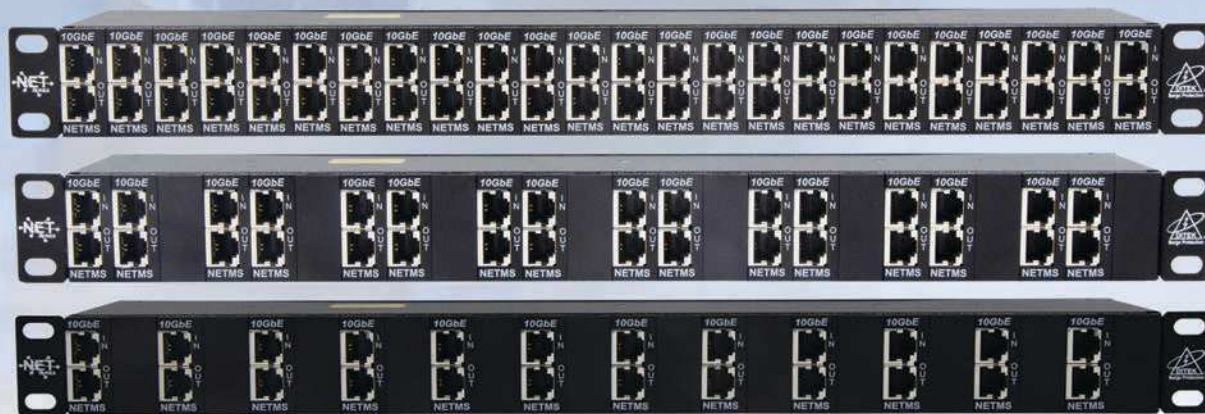

## Protection for Ethernet, PoE and PoE Extenders

DITEK's Network Series of products sets a new standard in surge protection for Ethernet, PoE and PoE Extender circuits. Each model supports data speeds up to 10GbE without signal degradation; and carries a robust 20kA per pair surge current rating, the highest offered for network devices. Rapid-Replacement protection modules have been engineered for convenience, and can be swapped from the front of the device without removing it from the rack. These products are ideal for installations where multiple cabling feeds require protection before entering network switches.

# Your First Line of Defense

**RACK MOUNT NETWORK SURGE PROTECTION:** 12, 16 or 24-channel 1U rack mount head-end surge protectors with interchangeable Rapid-Replacement Modules to protect Ethernet, PoE and PoE Extender circuits within the same rack mount housing. Ideal for protecting network switches, NVR's, PoE Hubs, Midspans, Injectors, VoIP systems, and other Ethernet and PoE devices.