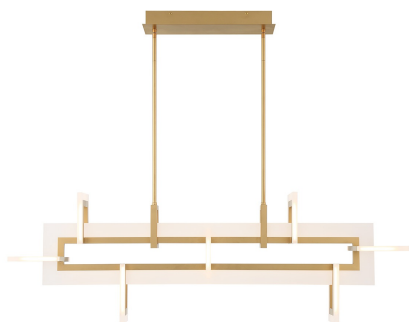

EUROfase

Inizio, Chandelier , 48", Matte Gold

Item No.
45719-011

JOB NAME:

DATE:

TYPE:

COMMENTS:

LIGHT INFORMATION

Light Type Integrated LED

Bulb Socket N/A

Bulb Shape N/A

Bulb Included Yes

CRI 90

Delivered Lumens 3305

Colour Temperature (Kelvin) 3000K

Average Hours LED (L70) 20000

DIMENSIONS & WEIGHT

Product Width (In) 9.25

Product Height (In) 16.25

Product Ext (In)

Product Diameter (In)

Product Weight (Lbs) 21

Product Length (In) 48.25

INSTALLATION

Mounting Type J-Box

Mounting Location Rating Dry

PRODUCT FINISH

Finish: Matte Gold

SHADE FINISH

Shade Finish: N/A

PRODUCT FEATURES

Rod mounting system includes a slope ceiling adapter for use on angled or vaulted ceilings.