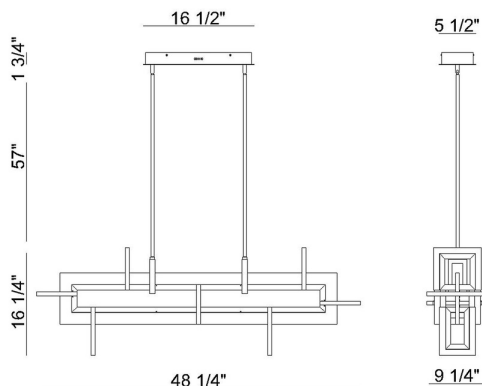

EUROfase

Inizio, Chandelier , 48", Matte Gold

Item No.
45719-011

JOB NAME:

DATE:

TYPE:

COMMENTS:

LIGHT INFORMATION

Light Type Integrated LED

Bulb Socket N/A

Bulb Shape N/A

Bulb Included Yes

CRI 90

Delivered Lumens 3305

Colour Temperature (Kelvin) 3000K

Average Hours LED (L70) 20000

DIMENSIONS & WEIGHT

Product Width (In) 9.25

Product Height (In) 16.25

Product Ext (In)

Product Diameter (In)

Product Weight (Lbs) 21

Product Length (In) 48.25

INSTALLATION