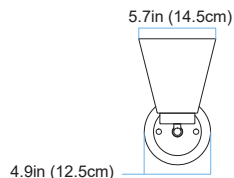

TRANS GLOBE
L I G H T I N G

(818) 768-5511
(800) 446-9092
hello@tglighting.com
USA

Job Type :
Job Name :
Company :
Quantity :

71801 Fifer

BK
Black

Finish	Brushed Nickel
Finish Code	BN
Fixture Dimensions	5.75W x 9.5MH x 7.0D
Bulb Type	Medium base (E-26)
Number of bulbs	1
Bulbs included	No
Wattage	60
Voltage	120
Fixture Material	Glass
Location Rating	Damp
Dimmable	Yes
Shade Type	White Frosted Glass
Illumination Direction	Ambient

TOP VIEW

Height : 9.4in (23.8cm)
Width : 5.7in (14.5cm)
Depth : 7.8in (19.8cm)

FRONT VIEW

SIDE VIEW