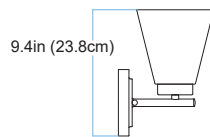

TRANS GLOBE
L I G H T I N G

(818) 768-5511
(800) 446-9092
hello@tglighting.com
USA

Job Type :
Job Name :
Company :
Quantity :

71801 Fifer

BK
Black

Finish	Brushed Nickel
Finish Code	BN
Fixture Dimensions	5.75W x 9.5MH x 7.0D
Bulb Type	Medium base (E-26)
Number of bulbs	1
Bulbs included	No
Wattage	60
Voltage	120
Fixture Material	Glass
Location Rating	Damp
Dimmable	Yes
Shade Type	White Frosted Glass
Illumination Direction	Ambient

TOP VIEW

Height : 9.4in (23.8cm)
Width : 5.7in (14.5cm)
Depth : 7.8in (19.8cm)

FRONT VIEW

SIDE VIEW