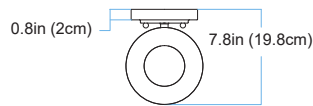

TRANS GLOBE
L I G H T I N G

(818) 768-5511
(800) 446-9092
hello@tglighting.com
USA

Job Type :
Job Name :
Company :
Quantity :

71801 Fifer

BK
Black

Finish	Brushed Nickel
Finish Code	BN
Fixture Dimensions	5.75W x 9.5MH x 7.0D
Bulb Type	Medium base (E-26)
Number of bulbs	1
Bulbs included	No
Wattage	60
Voltage	120
Fixture Material	Glass
Location Rating	Damp
Dimmable	Yes
Shade Type	White Frosted Glass
Illumination Direction	Ambient

TOP VIEW

Height : 9.4in (23.8cm)
Width : 5.7in (14.5cm)
Depth : 7.8in (19.8cm)

FRONT VIEW

SIDE VIEW