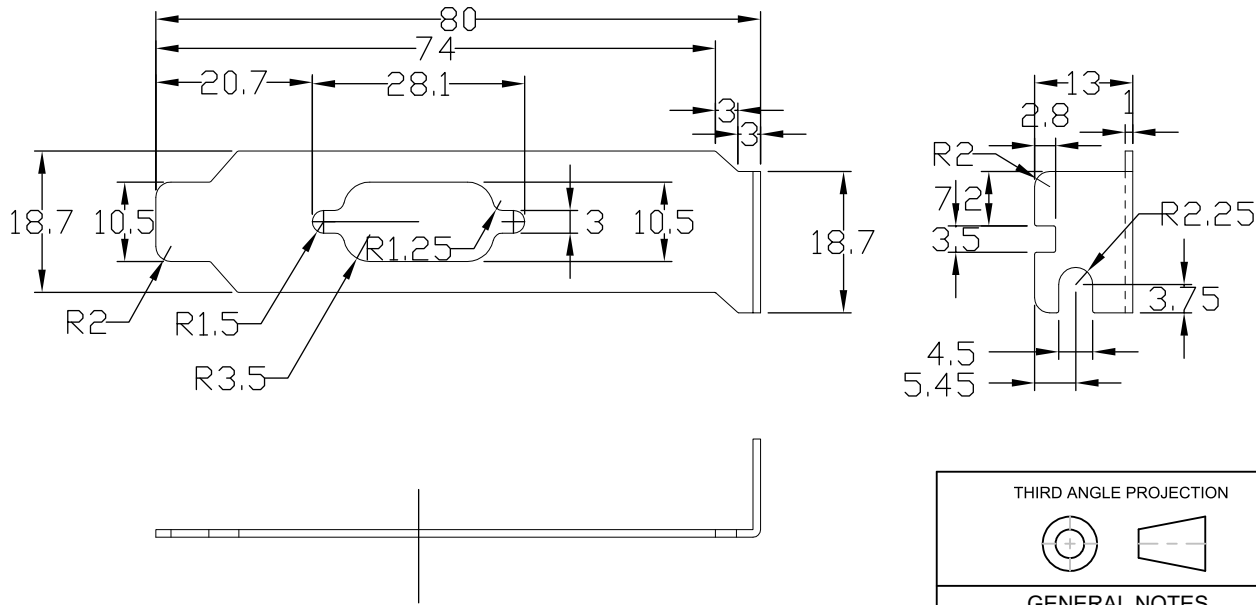

THIRD ANGLE PROJECTION

**GENERAL NOTES**

DIMENSIONS ARE IN MM - DO NOT SCALE  
 THIS DOCUMENT CONTAINS CONFIDENTIAL,  
 PROPRIETARY INFORMATION THAT IS  
 PROPERTY OF STARTECH.COM

**StarTech.com**

PRODUCT ID	PEX1S953LP		
DESCRIPTION	1-port PCI Express RS232 Serial Adapter Card		
<b>DO NOT SCALE</b>	<b>SHEET: 1 OF: 2</b>	<b>UPLOAD DATE: 8/09/2023</b>	

STANDARD BRACKET

SHORT BRACKET

THIRD ANGLE PROJECTION

GENERAL NOTES

DIMENSIONS ARE IN MM - DO NOT SCALE  
 THIS DOCUMENT CONTAINS CONFIDENTIAL, PROPRIETARY INFORMATION THAT IS PROPERTY OF STARTECH.COM

StarTech.com

PRODUCT ID	PEX1S953LP		
DESCRIPTION	1-port PCI Express RS232 Serial Adapter Card		
DO NOT SCALE	SHEET: 2 OF 2	UPLOAD DATE: 8/09/2023	