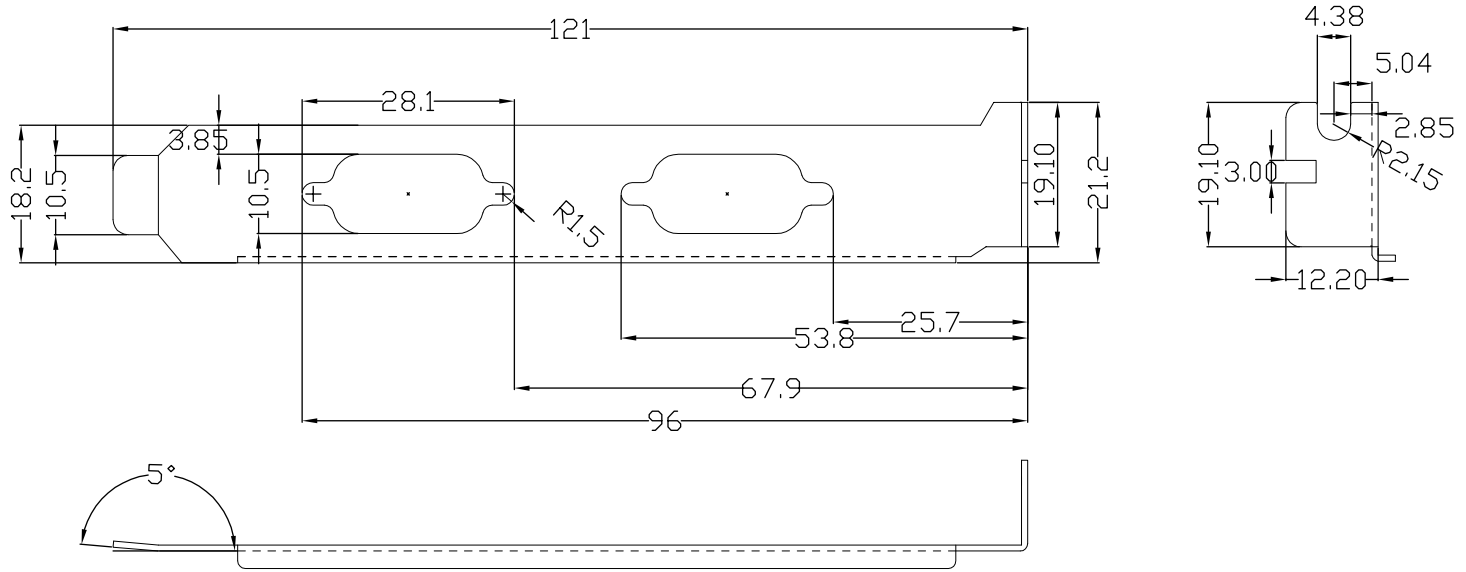

THIRD ANGLE PROJECTION

**GENERAL NOTES**

DIMENSIONS ARE IN MM - DO NOT SCALE  
 THIS DOCUMENT CONTAINS CONFIDENTIAL,  
 PROPRIETARY INFORMATION THAT IS  
 PROPERTY OF STARTECH.COM

**StarTech.com**

PRODUCT ID	PEX1S953LP		
DESCRIPTION	1-port PCI Express RS232 Serial Adapter Card		
<b>DO NOT SCALE</b>	<b>SHEET: 1 OF: 2</b>	<b>UPLOAD DATE: 8/09/2023</b>	

STANDARD BRACKET

SHORT BRACKET

THIRD ANGLE PROJECTION

GENERAL NOTES

DIMENSIONS ARE IN MM - DO NOT SCALE  
 THIS DOCUMENT CONTAINS CONFIDENTIAL, PROPRIETARY INFORMATION THAT IS PROPERTY OF STARTECH.COM

StarTech.com

PRODUCT ID	PEX1S953LP		
DESCRIPTION	1-port PCI Express RS232 Serial Adapter Card		
DO NOT SCALE	SHEET: 2 OF 2	UPLOAD DATE: 8/09/2023	