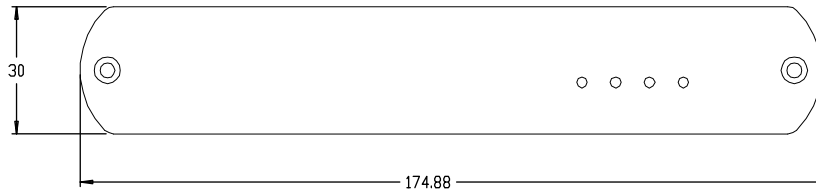

Remote Extender

Local Extender

THIRD ANGLE PROJECTION

StarTech.com

GENERAL NOTES

DIMENSIONS ARE IN MM - DO NOT SCALE
 THIS DOCUMENT CONTAINS CONFIDENTIAL,
 PROPRIETARY INFORMATION THAT IS
 PROPERTY OF STARTECH.COM

PRODUCT ID	SV565UTPHDU
DESCRIPTION	USB HDMI over Cat 5e / Cat 6 KVM Console Extender w/ 1080p Uncompressed Video - 330ft (100m)
DO NOT SCALE	SHEET: 1 OF: 1
	UPLOAD DATE: 5/02/2025