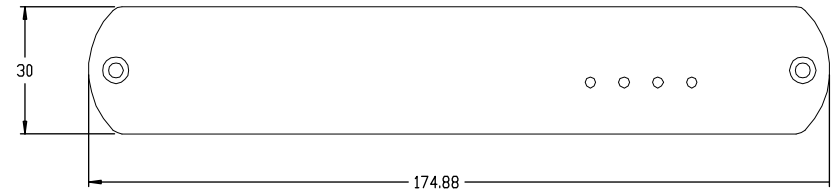

Remote Extender

Local Extender

THIRD ANGLE PROJECTION

StarTech.com

GENERAL NOTES

DIMENSIONS ARE IN MM - DO NOT SCALE
 THIS DOCUMENT CONTAINS CONFIDENTIAL,
 PROPRIETARY INFORMATION THAT IS
 PROPERTY OF STARTECH.COM

PRODUCT ID	SV565UTPHDU
DESCRIPTION	USB HDMI over Cat 5e / Cat 6 KVM Console Extender w/ 1080p Uncompressed Video - 330ft (100m)
DO NOT SCALE	SHEET: 1 OF: 1
	UPLOAD DATE: 5/02/2025