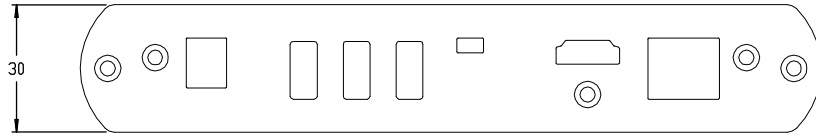

Remote Extender

Local Extender

THIRD ANGLE PROJECTION

StarTech.com

GENERAL NOTES

DIMENSIONS ARE IN MM - DO NOT SCALE
 THIS DOCUMENT CONTAINS CONFIDENTIAL,
 PROPRIETARY INFORMATION THAT IS
 PROPERTY OF STARTECH.COM

PRODUCT ID	SV565UTPHDU
DESCRIPTION	USB HDMI over Cat 5e / Cat 6 KVM Console Extender w/ 1080p Uncompressed Video - 330ft (100m)
DO NOT SCALE	SHEET: 1 OF: 1
	UPLOAD DATE: 5/02/2025