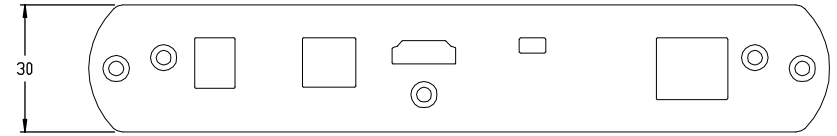

Remote Extender

Local Extender

THIRD ANGLE PROJECTION

StarTech.com

GENERAL NOTES

DIMENSIONS ARE IN MM - DO NOT SCALE
 THIS DOCUMENT CONTAINS CONFIDENTIAL,
 PROPRIETARY INFORMATION THAT IS
 PROPERTY OF STARTECH.COM

PRODUCT ID	SV565UTPHDU
DESCRIPTION	USB HDMI over Cat 5e / Cat 6 KVM Console Extender w/ 1080p Uncompressed Video - 330ft (100m)
DO NOT SCALE	SHEET: 1 OF: 1
	UPLOAD DATE: 5/02/2025