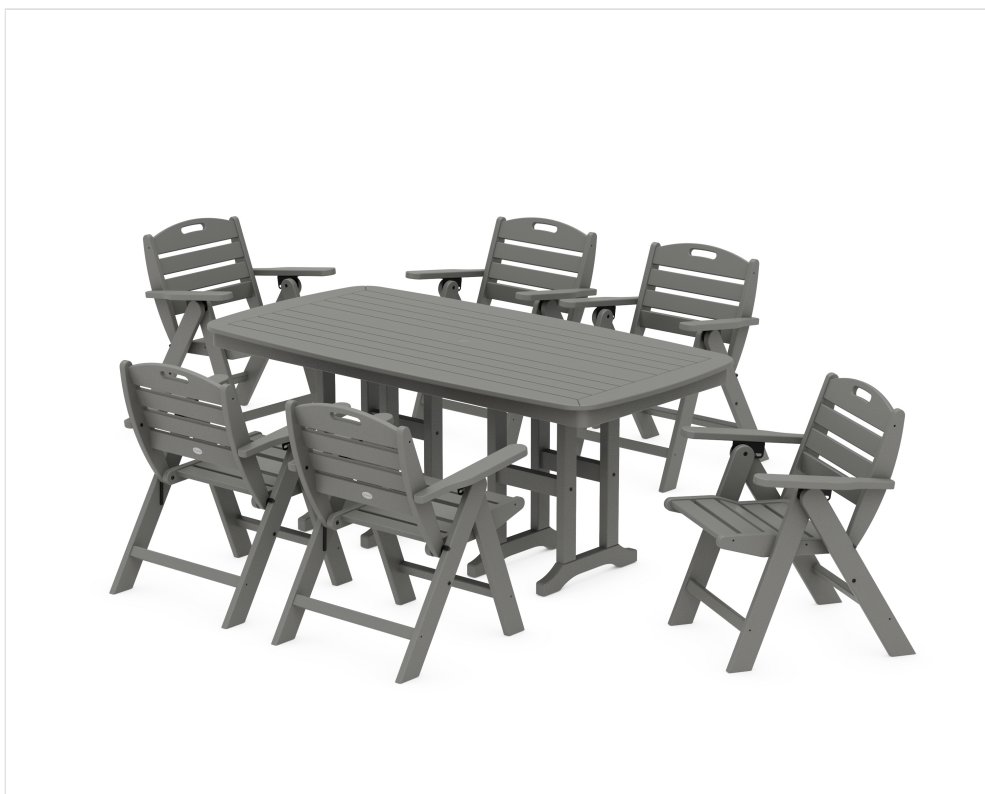

POLYWOOD®

Sustainable Outdoor Furniture

CLIMATE TUFF™
MATERIALS

COLORSTAY™
TECHNOLOGY

MADE IN
THE USA

CONSCIOUSLY
CRAFTED

Nautical Lowback 7-Piece Dining Set

BRAND | POLYWOOD®

COLLECTION | Nautical

SKU | PWS1792-1

SET WEIGHT + DIMENSIONS

Overall Set Weight	280.0 lbs
Recommended Minimum Space (Based on pictured configuration)	124.0" W x 33.0" H x 89.0" D

INDIVIDUAL ITEM DIMENSIONS

Qty	NAME	SKU	DIMENSIONS (W x H x D)
6	Nautical Folding Lowback Chair	NCL32	25.5" x 32.25" x 23.5"
1	Nautical 37" x 72" Dining Table	NCT3772	71.5" x 29.0" x 36.75"

AVAILABLE LUMBER COLORS