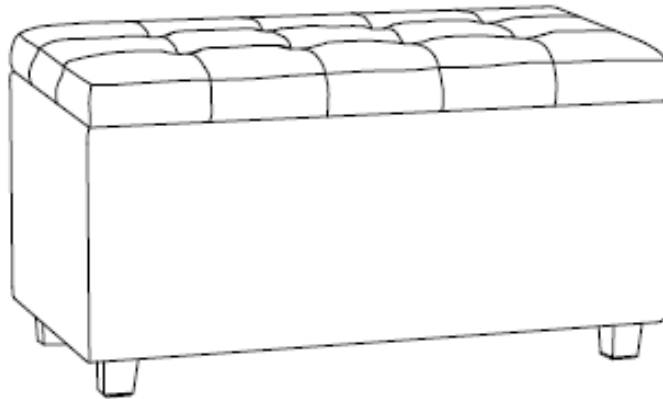

## Cosmopolitan / Essex / City

---

Storage Ottoman

MODEL # AY-S-38-RD

brooklyn + max™

Wynden+Hall™  
HOME DECOR