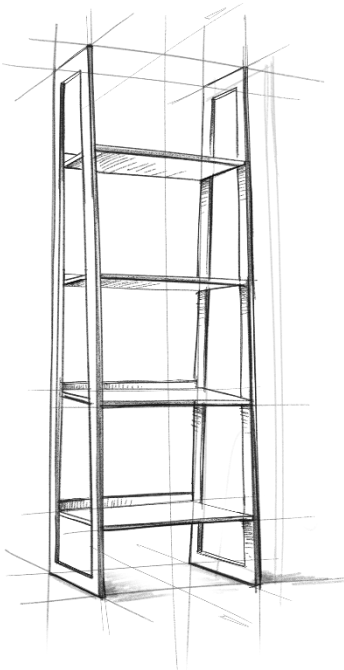

Share photos and get your cash back!

Send us images or share them on social and qualify for instant rewards. You may even receive store credit on your entire purchase!