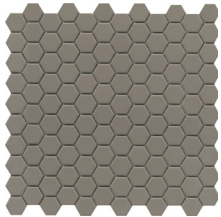

The clean, natural design aesthetic of Source™ is amplified through its neutral color palette. The contemporary shapes and smooth, matte finish make Source the tile of choice.

**SOURCE™**  
*Unglazed Through Body Colored  
Porcelain*

FLOOR / WALL  RESIDENTIAL  COMMERCIAL  INDOOR  OUTDOOR  POOL 

1" Hex on 11"x11"

Pure White

Fawn

Gray

Taupe

Salt & Pepper

White

3" Hex on 9"x10"

Fawn

2"x2" on 12"x12"

Cider

1" Hex on 11"x11"

Black

Dark Blend

Light Blend