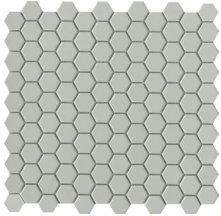

FLOOR / WALL  RESIDENTIAL  COMMERCIAL  INDOOR  OUTDOOR  POOL 

1" Hex on 11"x11"

Pure White

Fawn

Gray

Taupe

Salt & Pepper

White

3" Hex on 9"x10"

Fawn

2"x2" on 12"x12"

Cider

1" Hex on 11"x11"

Black

Dark Blend

Light Blend

3" Hex on 9"x10"

2"x2" on 12"x12"

<b>Sizes</b>							
	12"x12" Mesh 11.69"x11.69"	9"x10" Mesh 8.66"x9.88"	11"x11" Mesh 11.42"x11.02"	2"x2" Floor SBN	2"x2" Cove Base	2"x2" SBN Corner	
<b>Thickness</b>	6mm	6mm	6mm				
<b>Testing</b>	Shade Variation Rating						
<b>Results*</b>	VI						