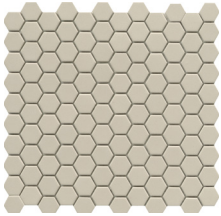

The clean, natural design aesthetic of Source™ is amplified through its neutral color palette. The contemporary shapes and smooth, matte finish make Source the tile of choice.

**SOURCE™**  
*Unglazed Through Body Colored  
Porcelain*

FLOOR / WALL  RESIDENTIAL  COMMERCIAL  INDOOR  OUTDOOR  POOL 

1" Hex on 11"x11"

Pure White

Fawn

Gray

Taupe

Salt & Pepper

White

3" Hex on 9"x10"

Fawn

2"x2" on 12"x12"

Cider

1" Hex on 11"x11"

Black

Dark Blend

Light Blend