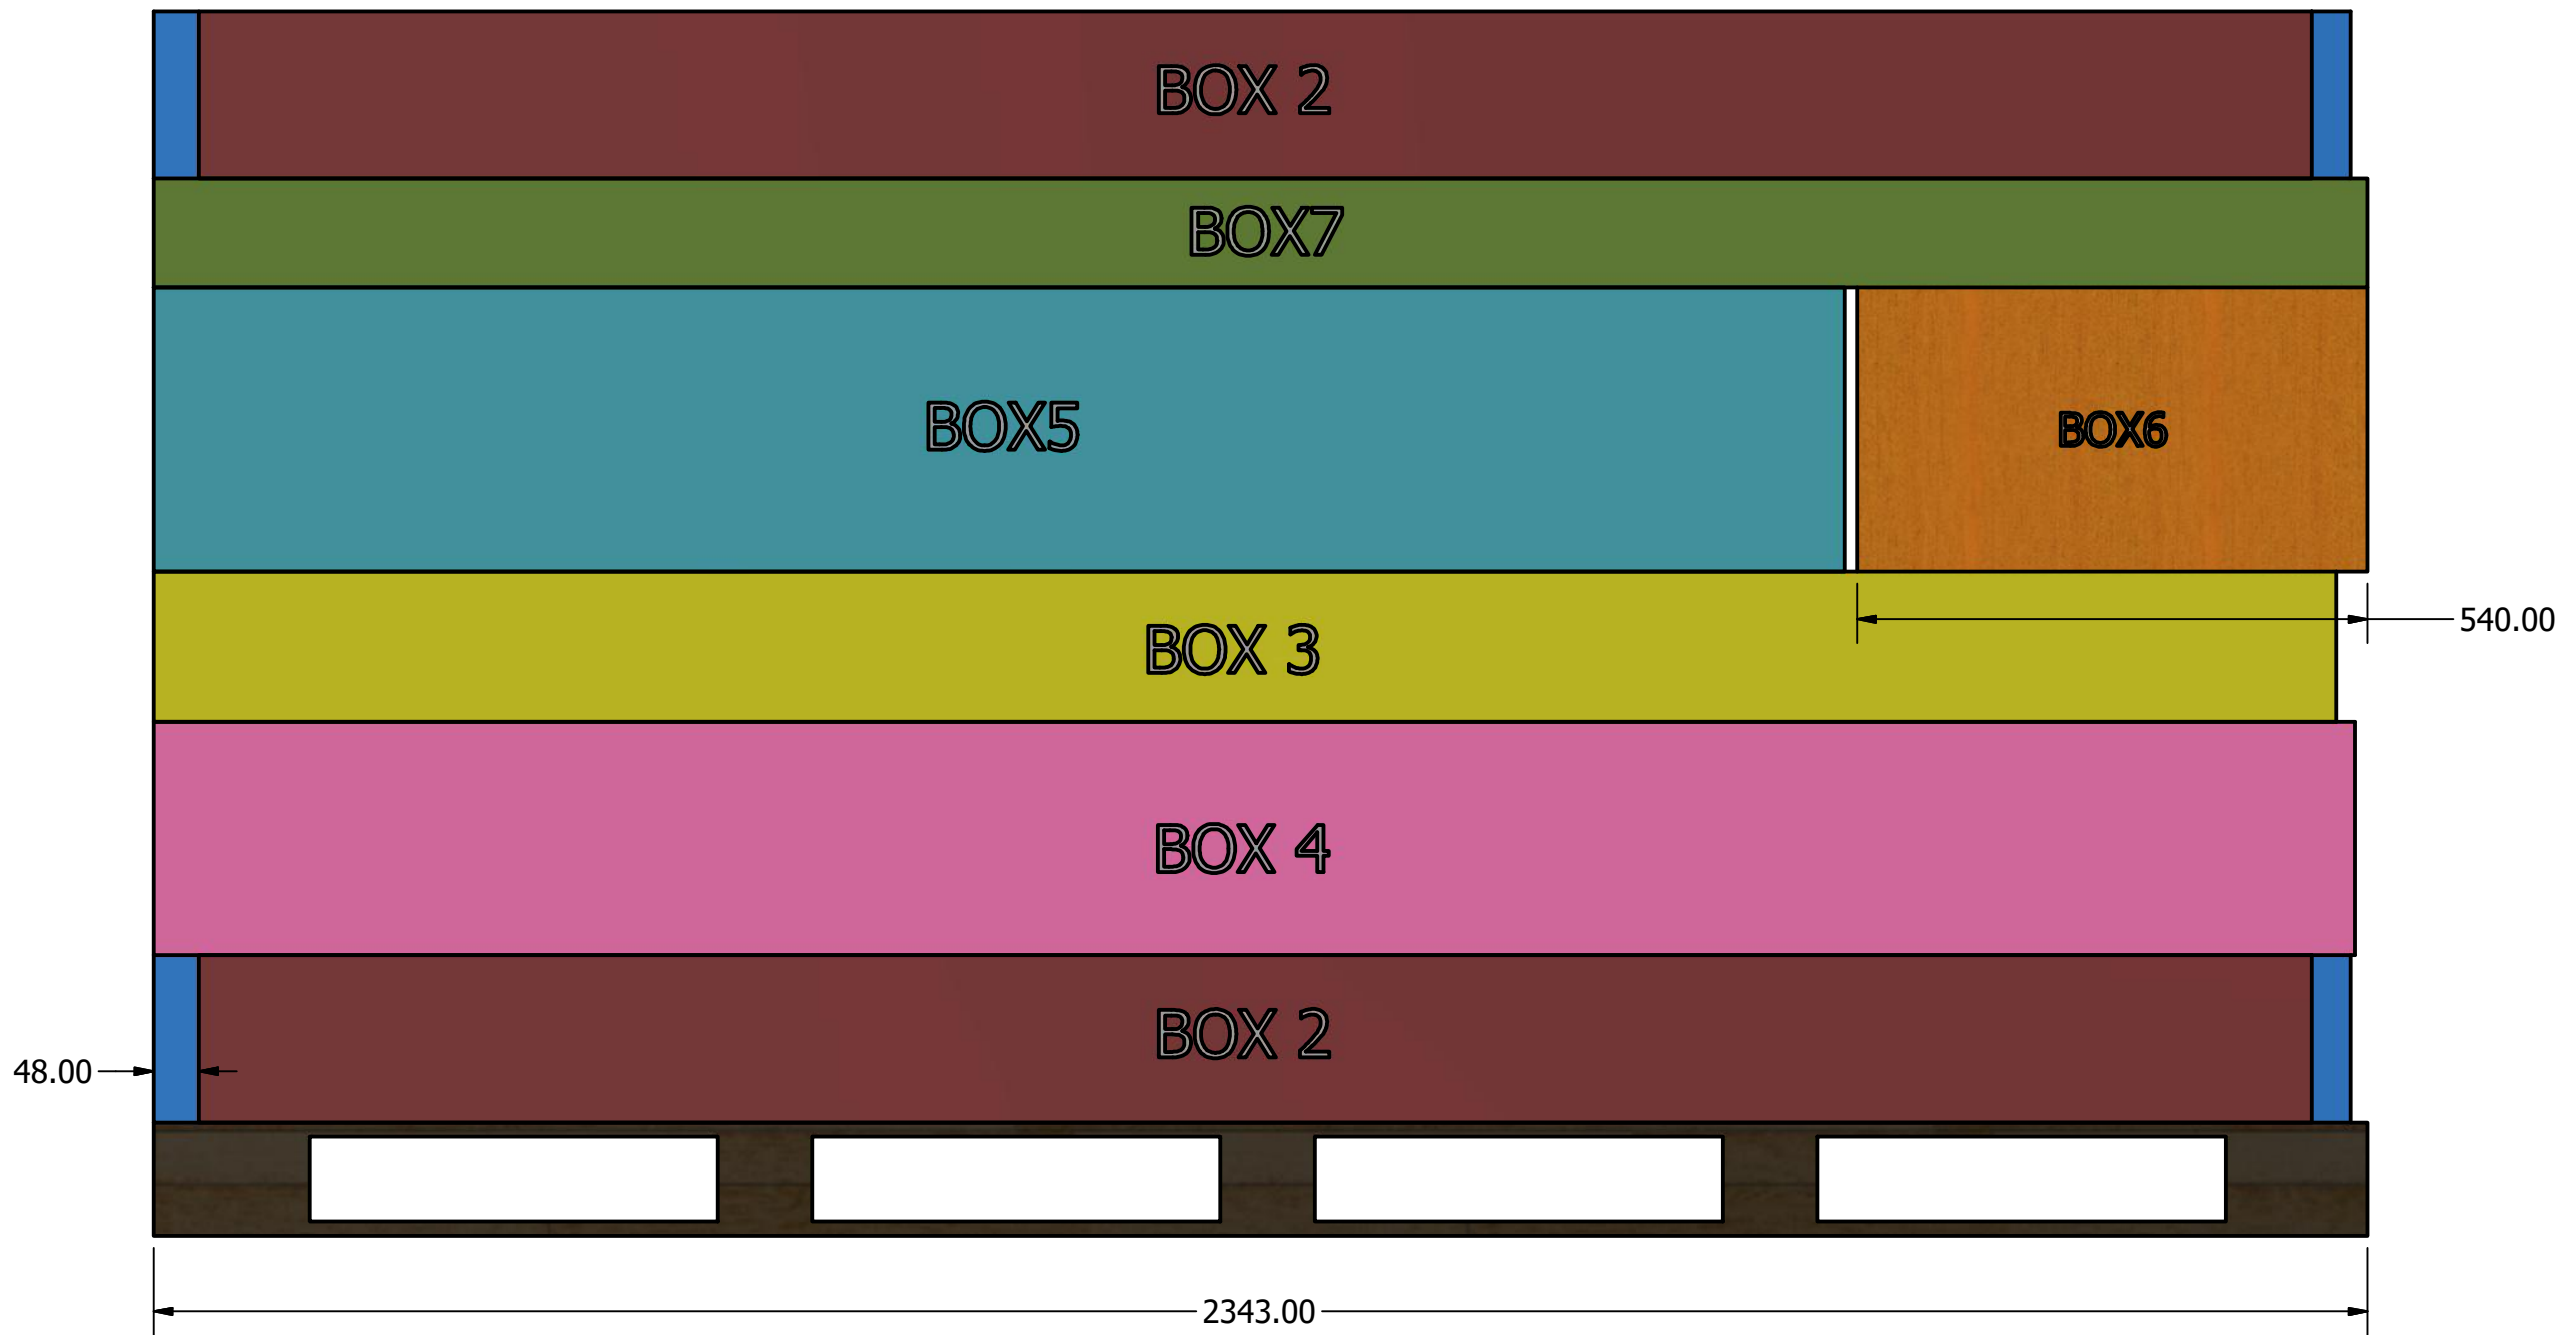

2404021 LILLYBELLE GREENHOUSE Container Loading Diagram

(1 set=7 boxes 40 sets/40HQ, 20 pallets/ 40HQ, Gross Weight: 15080kg)

Top view

Pallet A * 20

Side view

End view

DRAWN Rudy		TITLE		
CHECKED				
QA		DWG NO		
MFG				
APPROVED		SIZE D	REV	
		SCALE 1 / 20	SHEET 1 OF 1	

Pallet A (2 sets /pallet)

DRAWN		TITLE		
CHECKED		TITLE		
QA		TITLE		
MFG		TITLE		
APPROVED		TITLE		
		SIZE	DWG NO	REV
		D		
		SCALE	SHEET 1 OF 1	
		1 : 10		

BOX1: 91kg

BOX2: 20kg

BOX3: 71kg

BOX4: 75kg

BOX5: 56kg

BOX6: 12kg

BOX7: 37kg

DRAWN				
CHECKED		TITLE		
QA				
MFG				
APPROVED				
		SIZE	DWG NO	REV
		D		
		SCALE	1 / 12	SHEET 1 OF 1