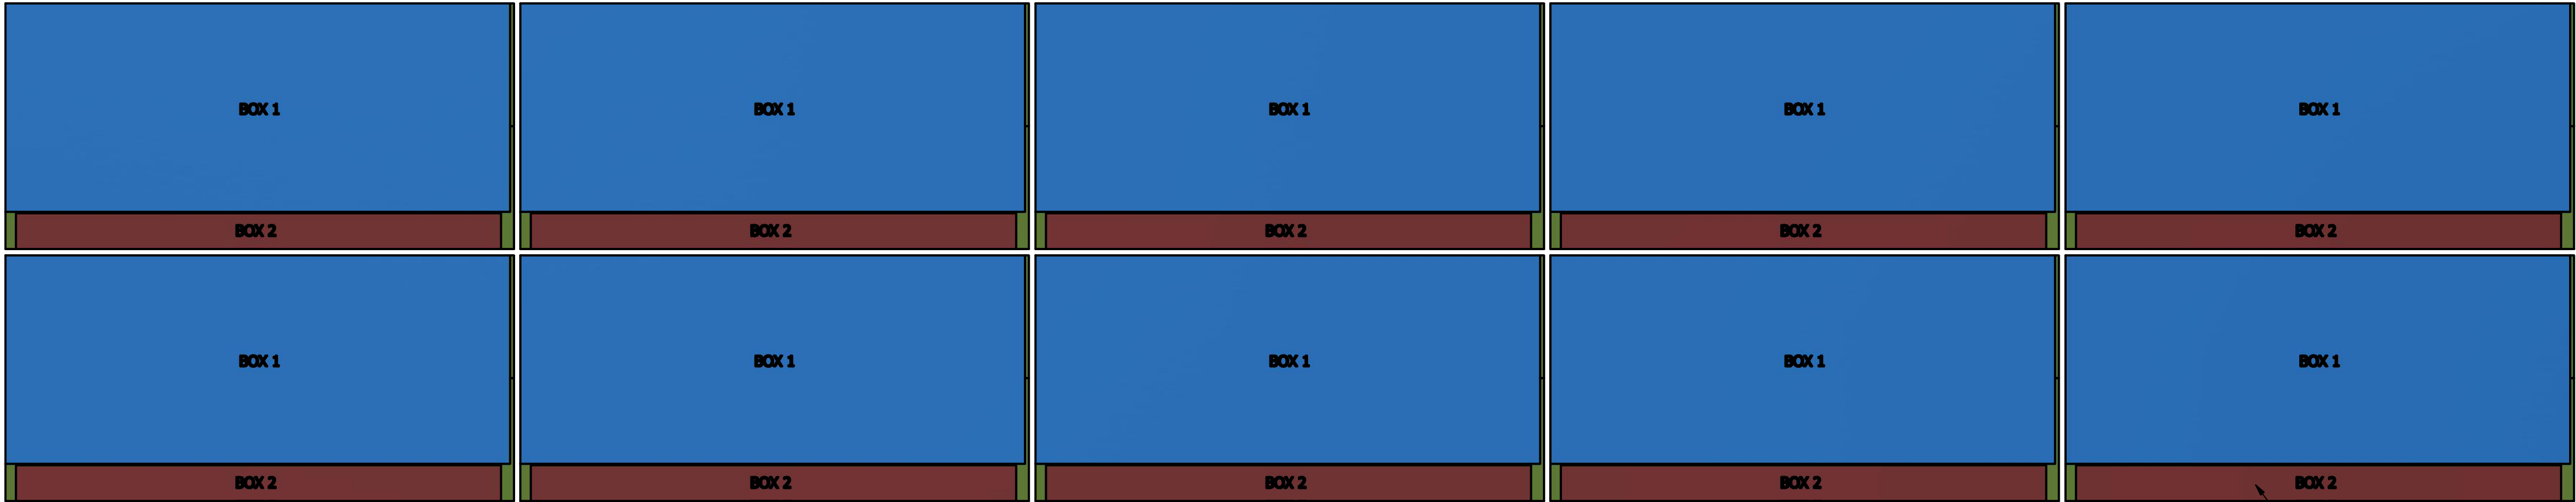

2404021 LILLYBELLE GREENHOUSE Container Loading Diagram

(1 set=7 boxes 40 sets/40HQ, 20 pallets/ 40HQ, Gross Weight: 15080kg)

Top view

Pallet A * 20

Side view

End view

DRAWN Rudy		TITLE		
CHECKED				
QA		DWG NO		
MFG				
APPROVED		SIZE D	REV	
		SCALE 1 / 20	SHEET 1 OF 1	

Pallet A (2 sets /pallet)

DRAWN		TITLE		
CHECKED		TITLE		
QA		TITLE		
MFG		TITLE		
APPROVED		TITLE		
		SIZE	DWG NO	REV
		D		
		SCALE	SHEET 1 OF 1	
		1 : 10		

BOX1: 91kg

BOX2: 20kg

BOX3: 71kg

BOX4: 75kg

BOX5: 56kg

BOX6: 12kg

BOX7: 37kg

DRAWN				
CHECKED		TITLE		
QA				
MFG				
APPROVED				
		SIZE	DWG NO	REV
		D		
		SCALE	1 / 12	SHEET 1 OF 1