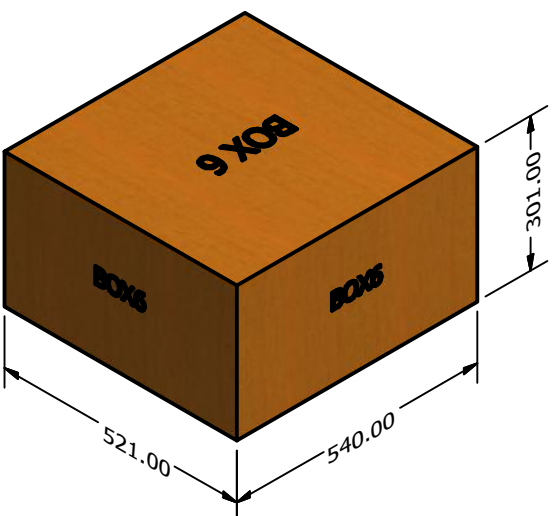

2404021 LILLYBELLE GREENHOUSE Container Loading Diagram

(1 set=7 boxes 40 sets/40HQ, 20 pallets/ 40HQ, Gross Weight: 15080kg)

Top view

Pallet A * 20

Side view

End view

DRAWN Rudy		TITLE		
CHECKED				
QA		DWG NO		
MFG				
APPROVED		SIZE D	REV	
		SCALE 1 / 20	SHEET 1 OF 1	

Pallet A (2 sets /pallet)

DRAWN		TITLE		
CHECKED		TITLE		
QA		TITLE		
MFG		TITLE		
APPROVED		TITLE		
		SIZE	DWG NO	REV
		D		
		SCALE	SHEET 1 OF 1	
		1 : 10		

BOX1: 91kg

BOX2: 20kg

BOX3: 71kg

BOX4: 75kg

BOX5: 56kg

BOX6: 12kg

BOX7: 37kg

DRAWN				
CHECKED		TITLE		
QA				
MFG				
APPROVED				
		SIZE	DWG NO	REV
		D		
		SCALE	1 / 12	SHEET 1 OF 1