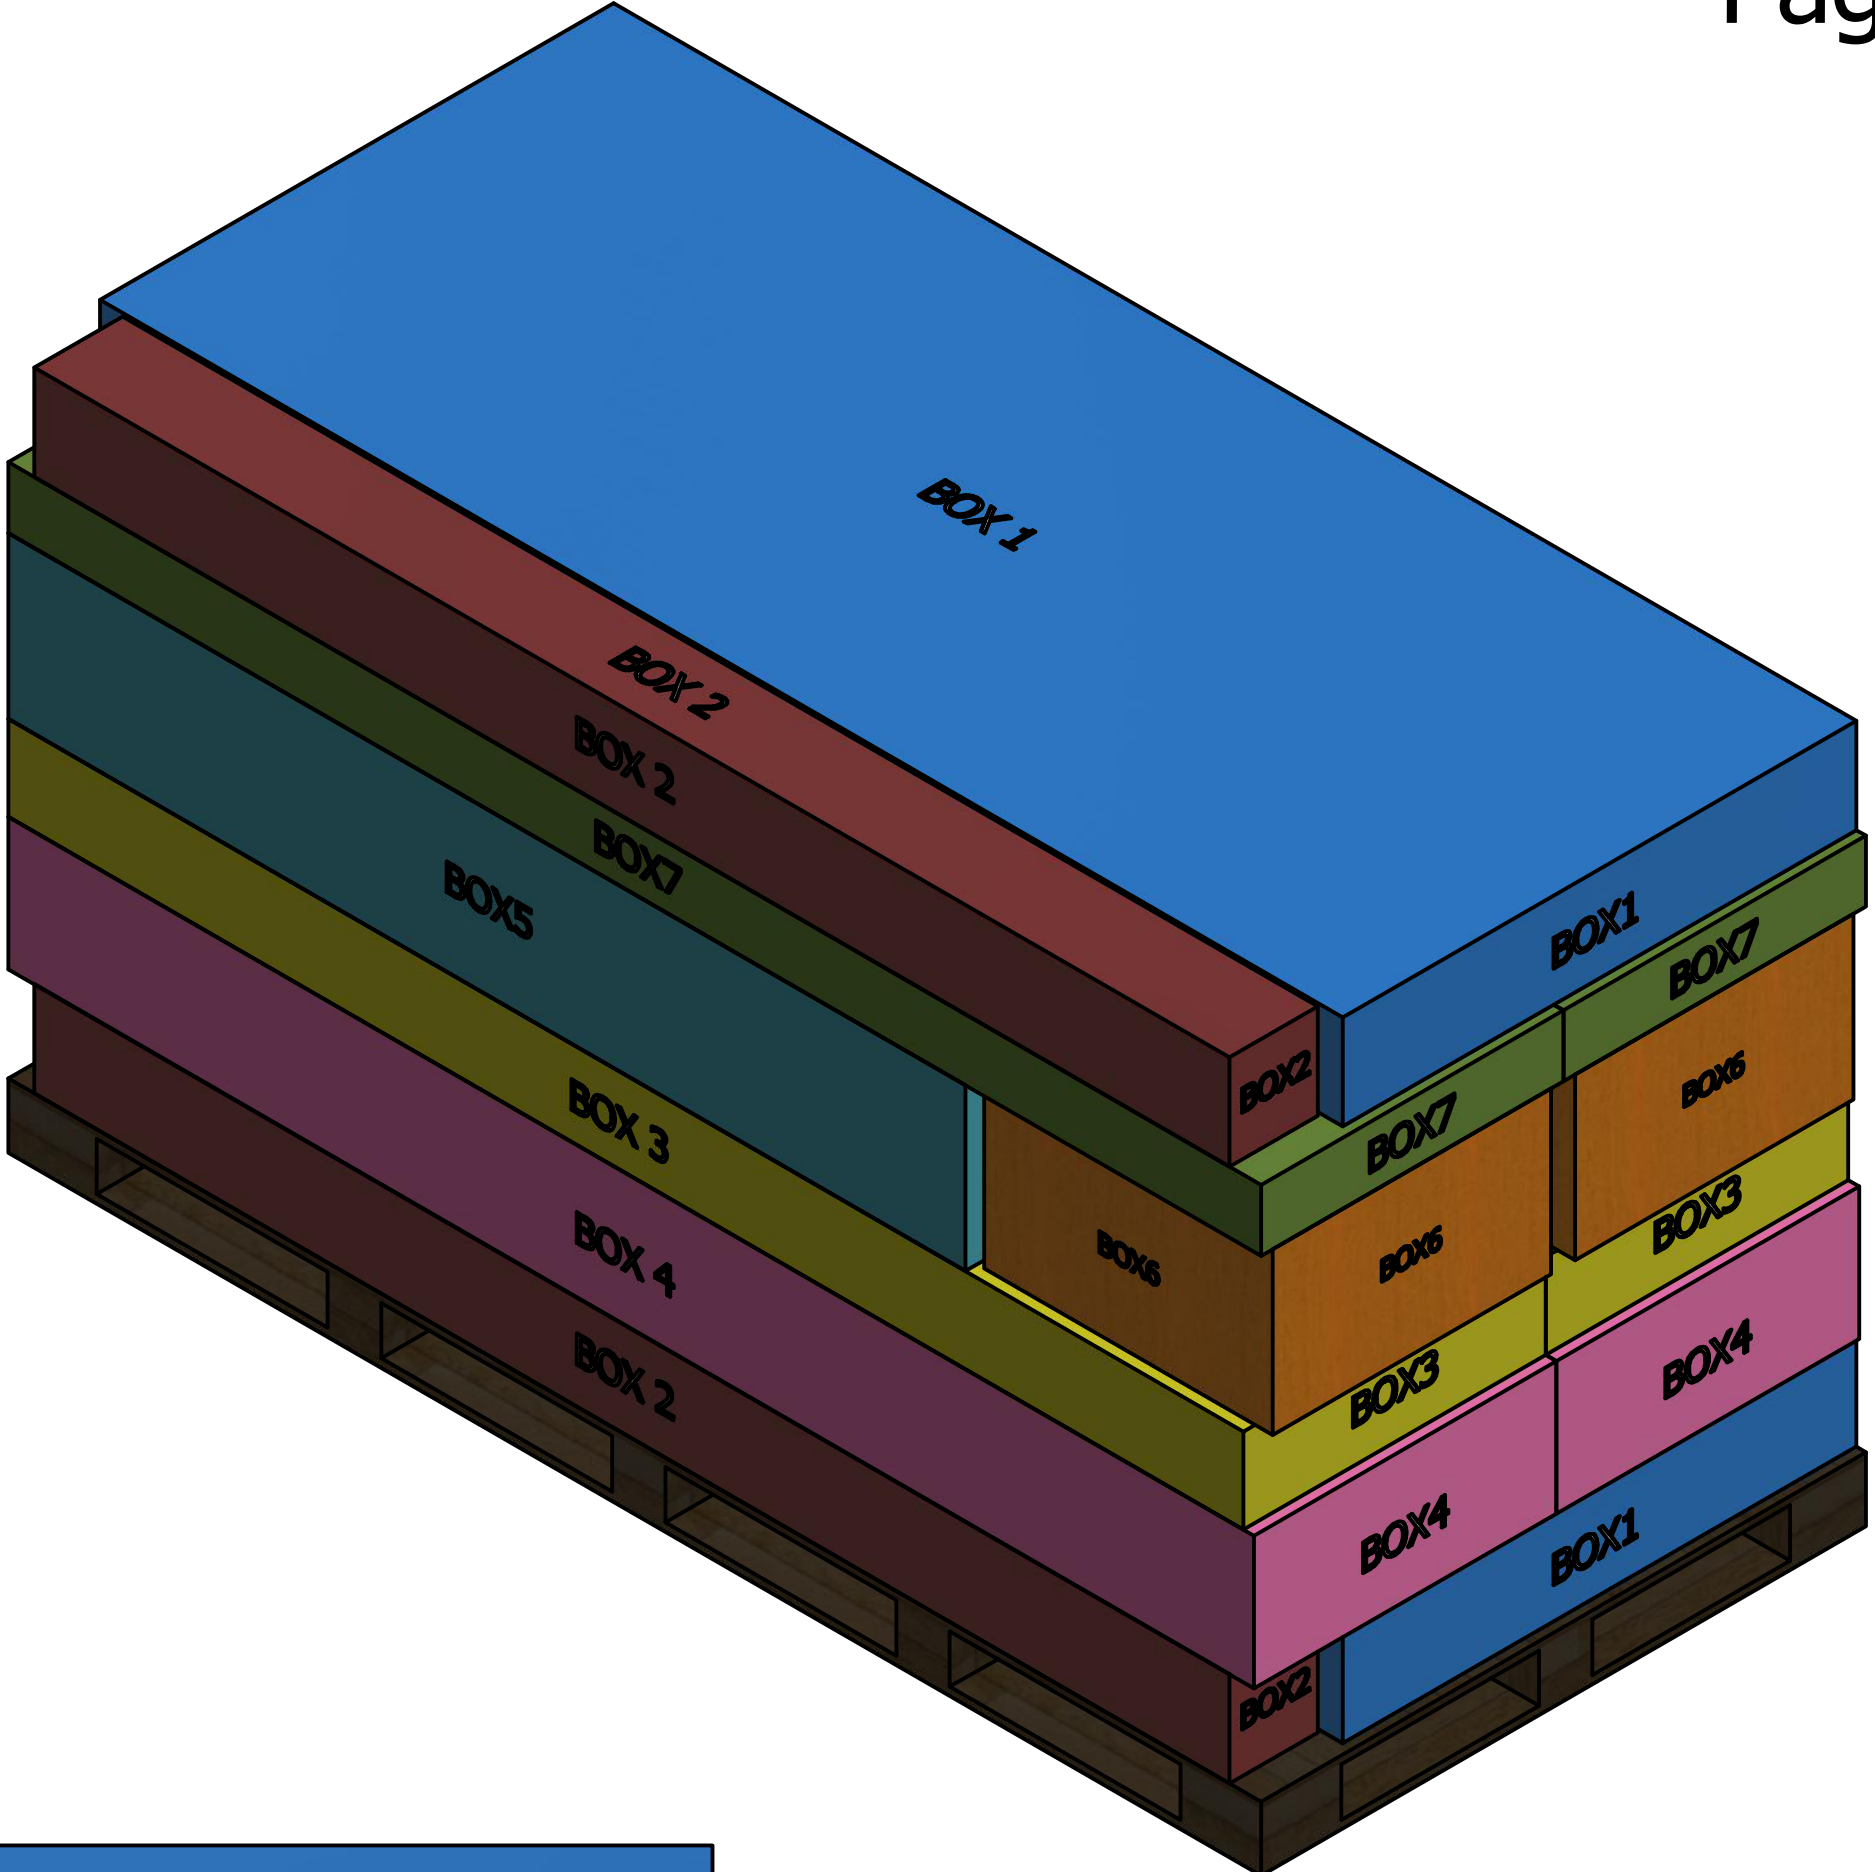

2404021 LILLYBELLE GREENHOUSE Container Loading Diagram

(1 set=7 boxes 40 sets/40HQ, 20 pallets/ 40HQ, Gross Weight: 15080kg)

Top view

Pallet A * 20

Side view

End view

DRAWN Rudy		TITLE		
CHECKED				
QA		DWG NO		
MFG				
APPROVED		SIZE D	REV	
		SCALE 1 / 20	SHEET 1 OF 1	

Pallet A (2 sets /pallet)

DRAWN		TITLE		
CHECKED		TITLE		
QA		TITLE		
MFG		TITLE		
APPROVED		TITLE		
		SIZE	DWG NO	REV
		D		
		SCALE	SHEET 1 OF 1	
		1 : 10		

BOX1: 91kg

BOX2: 20kg

BOX3: 71kg

BOX4: 75kg

BOX5: 56kg

BOX6: 12kg

BOX7: 37kg

DRAWN				
CHECKED		TITLE		
QA				
MFG				
APPROVED				
		SIZE	DWG NO	REV
		D		
		SCALE	1 / 12	SHEET 1 OF 1