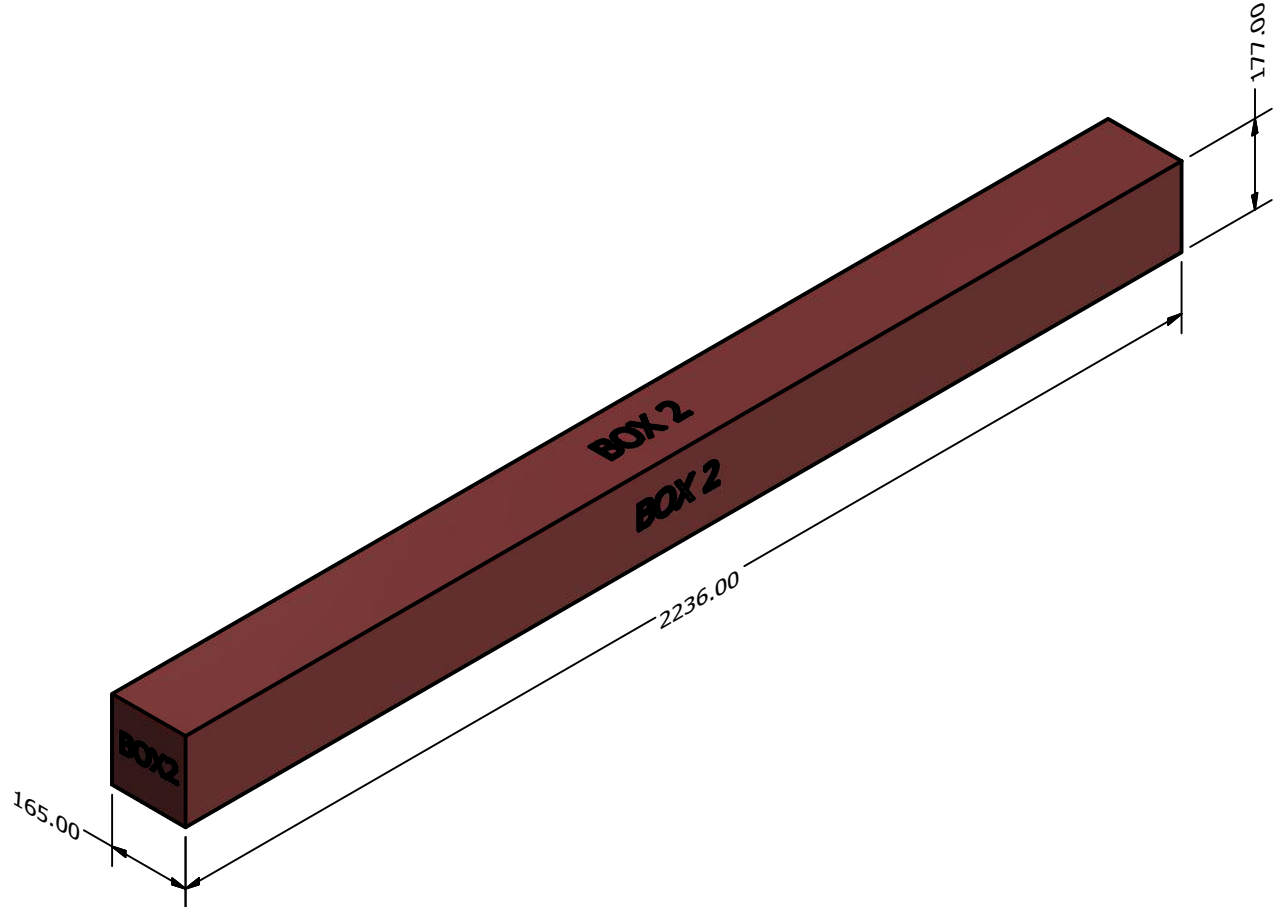

2404021 LILLYBELLE GREENHOUSE Container Loading Diagram

(1 set=7 boxes 40 sets/40HQ, 20 pallets/ 40HQ, Gross Weight: 15080kg)

Top view

Pallet A * 20

Side view

End view

DRAWN Rudy		TITLE		
CHECKED				
QA		DWG NO		
MFG				
APPROVED		SIZE D	REV	
		SCALE 1 / 20	SHEET 1 OF 1	

Pallet A (2 sets /pallet)

DRAWN		TITLE		
CHECKED		TITLE		
QA		TITLE		
MFG		TITLE		
APPROVED		TITLE		
		SIZE	DWG NO	REV
		D		
		SCALE	SHEET 1 OF 1	
		1 : 10		

BOX1: 91kg

BOX2: 20kg

BOX3: 71kg

BOX4: 75kg

BOX5: 56kg

BOX6: 12kg

BOX7: 37kg

DRAWN				
CHECKED		TITLE		
QA				
MFG				
APPROVED				
		SIZE	DWG NO	REV
		D		
		SCALE	1 / 12	SHEET 1 OF 1