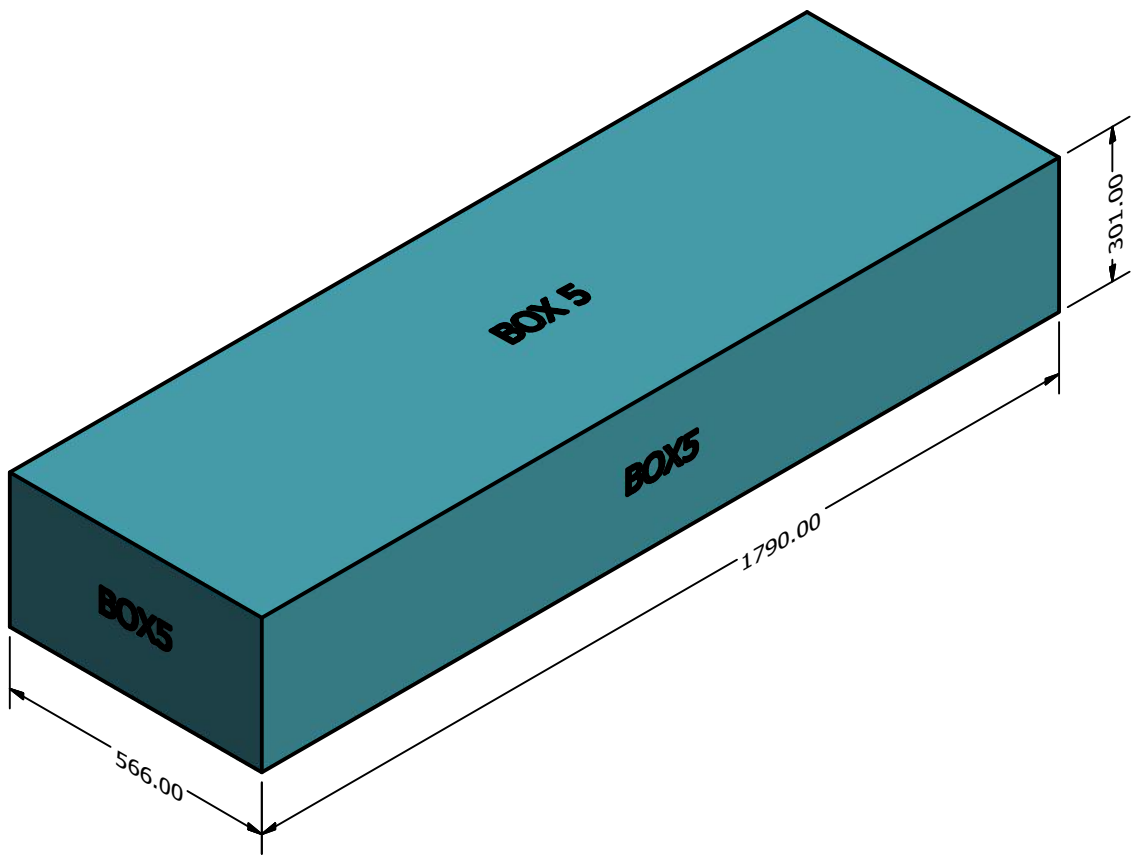

2404021 LILLYBELLE GREENHOUSE Container Loading Diagram

(1 set=7 boxes 40 sets/40HQ, 20 pallets/ 40HQ, Gross Weight: 15080kg)

Top view

Pallet A * 20

Side view

End view

DRAWN Rudy		TITLE		
CHECKED				
QA		DWG NO		
MFG				
APPROVED		SIZE D	REV	
		SCALE 1 / 20	SHEET 1 OF 1	

Pallet A (2 sets /pallet)

DRAWN		TITLE		
CHECKED		TITLE		
QA		TITLE		
MFG		TITLE		
APPROVED		TITLE		
		SIZE	DWG NO	REV
		D		
		SCALE	SHEET 1 OF 1	
		1 : 10		

BOX1: 91kg

BOX2: 20kg

BOX3: 71kg

BOX4: 75kg

BOX5: 56kg

BOX6: 12kg

BOX7: 37kg

DRAWN				
CHECKED		TITLE		
QA				
MFG				
APPROVED				
		SIZE	DWG NO	REV
		D		
		SCALE	1 / 12	SHEET 1 OF 1