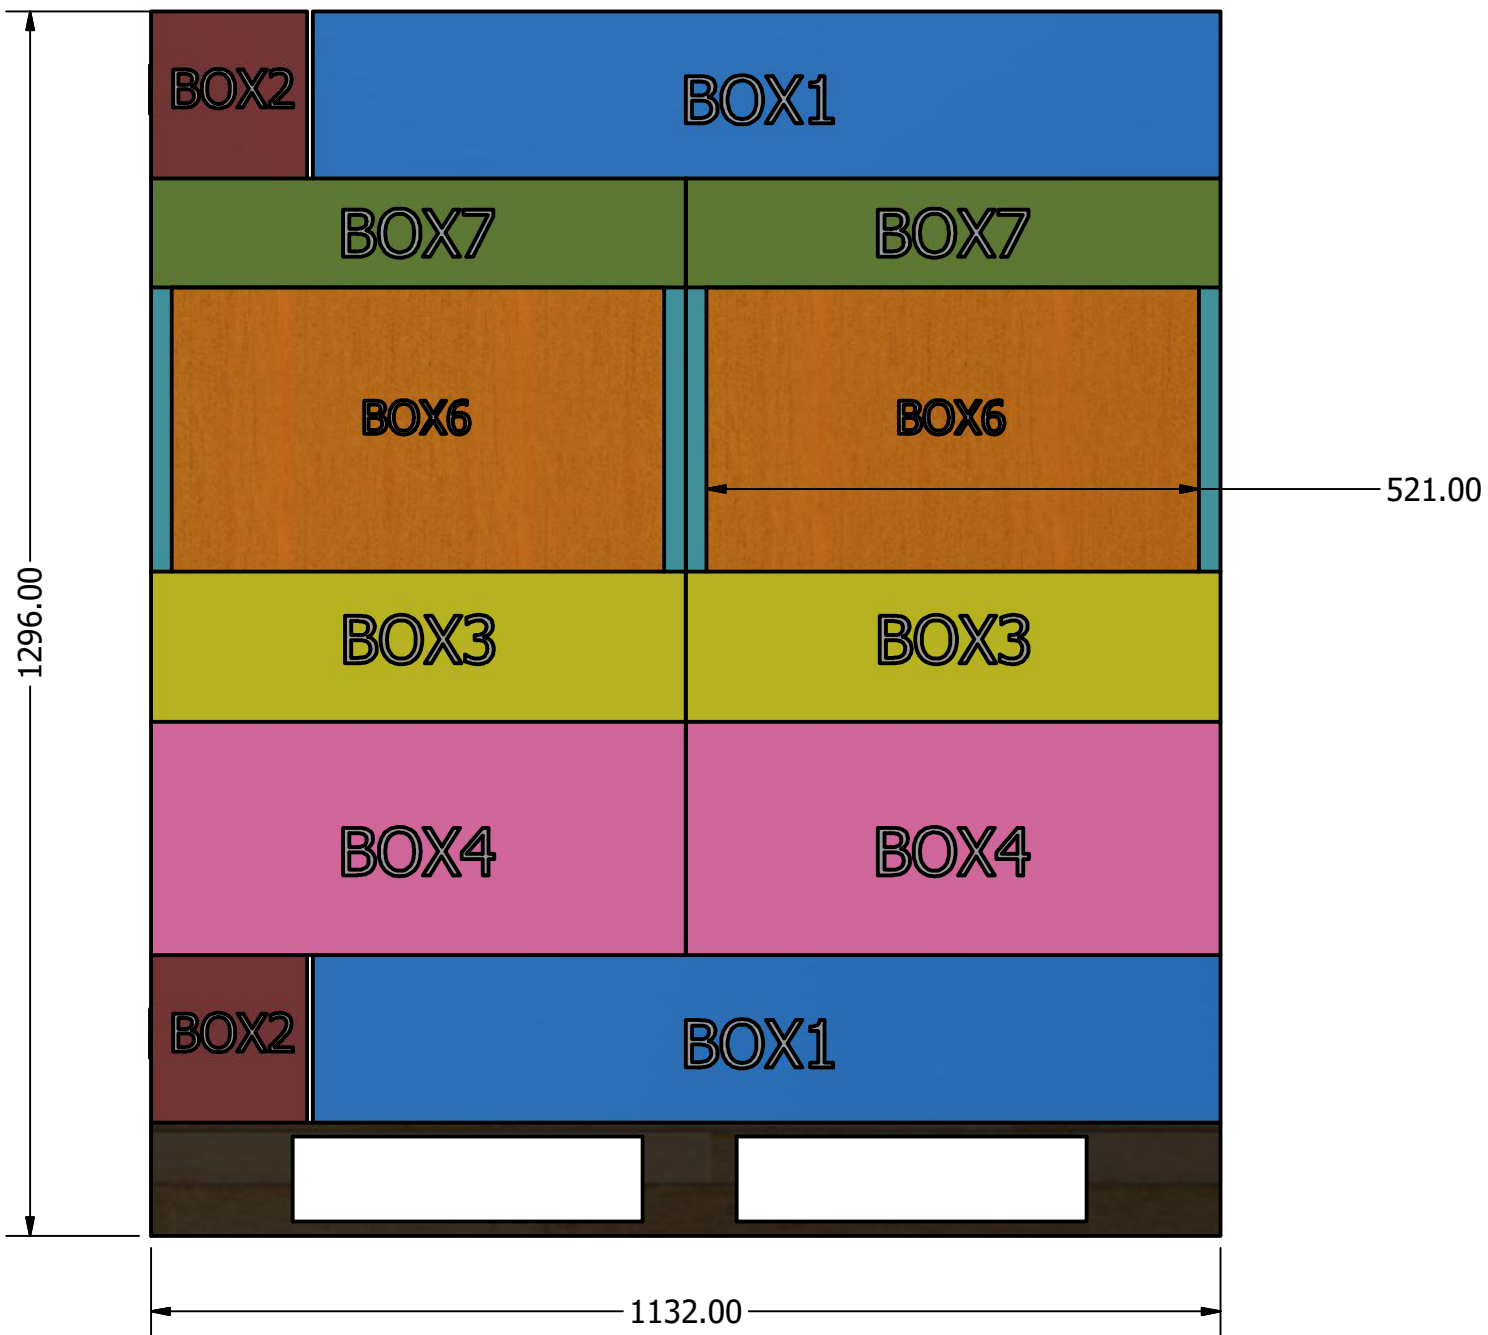

2404021 LILLYBELLE GREENHOUSE Container Loading Diagram

(1 set=7 boxes 40 sets/40HQ, 20 pallets/ 40HQ, Gross Weight: 15080kg)

Top view

Pallet A * 20

Side view

End view

DRAWN Rudy		TITLE		
CHECKED				
QA		DWG NO		
MFG				
APPROVED		SIZE D	REV	
		SCALE 1 / 20	SHEET 1 OF 1	

Pallet A (2 sets /pallet)

DRAWN		TITLE		
CHECKED		TITLE		
QA		TITLE		
MFG		TITLE		
APPROVED		TITLE		
		SIZE	DWG NO	REV
		D		
		SCALE	SHEET 1 OF 1	
		1 : 10		

BOX1: 91kg

BOX2: 20kg

BOX3: 71kg

BOX4: 75kg

BOX5: 56kg

BOX6: 12kg

BOX7: 37kg

DRAWN				
CHECKED		TITLE		
QA				
MFG				
APPROVED				
		SIZE	DWG NO	REV
		D		
		SCALE	1 / 12	SHEET 1 OF 1