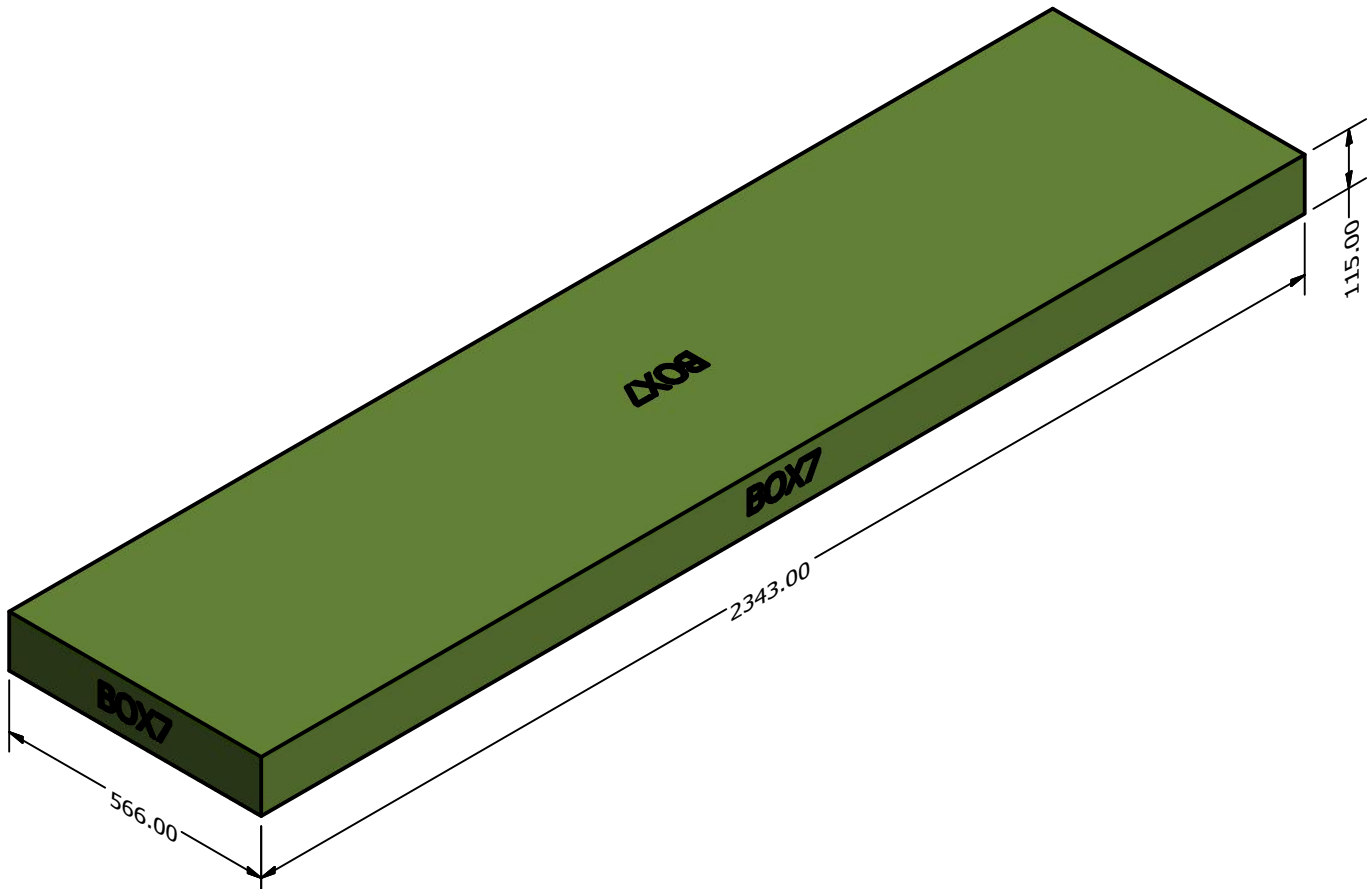

2404021 LILLYBELLE GREENHOUSE Container Loading Diagram

(1 set=7 boxes 40 sets/40HQ, 20 pallets/ 40HQ, Gross Weight: 15080kg)

Top view

Pallet A * 20

Side view

End view

DRAWN Rudy		TITLE		
CHECKED				
QA		DWG NO		
MFG				
APPROVED		SIZE D	REV	
		SCALE 1 / 20	SHEET 1 OF 1	

Pallet A (2 sets /pallet)

DRAWN		TITLE		
CHECKED		TITLE		
QA		TITLE		
MFG		TITLE		
APPROVED		TITLE		
		SIZE	DWG NO	REV
		D		
		SCALE	SHEET 1 OF 1	
		1 : 10		

BOX1: 91kg

BOX2: 20kg

BOX3: 71kg

BOX4: 75kg

BOX5: 56kg

BOX6: 12kg

BOX7: 37kg

DRAWN				
CHECKED		TITLE		
QA				
MFG				
APPROVED				
		SIZE	DWG NO	REV
		D		
		SCALE	1 / 12	SHEET 1 OF 1