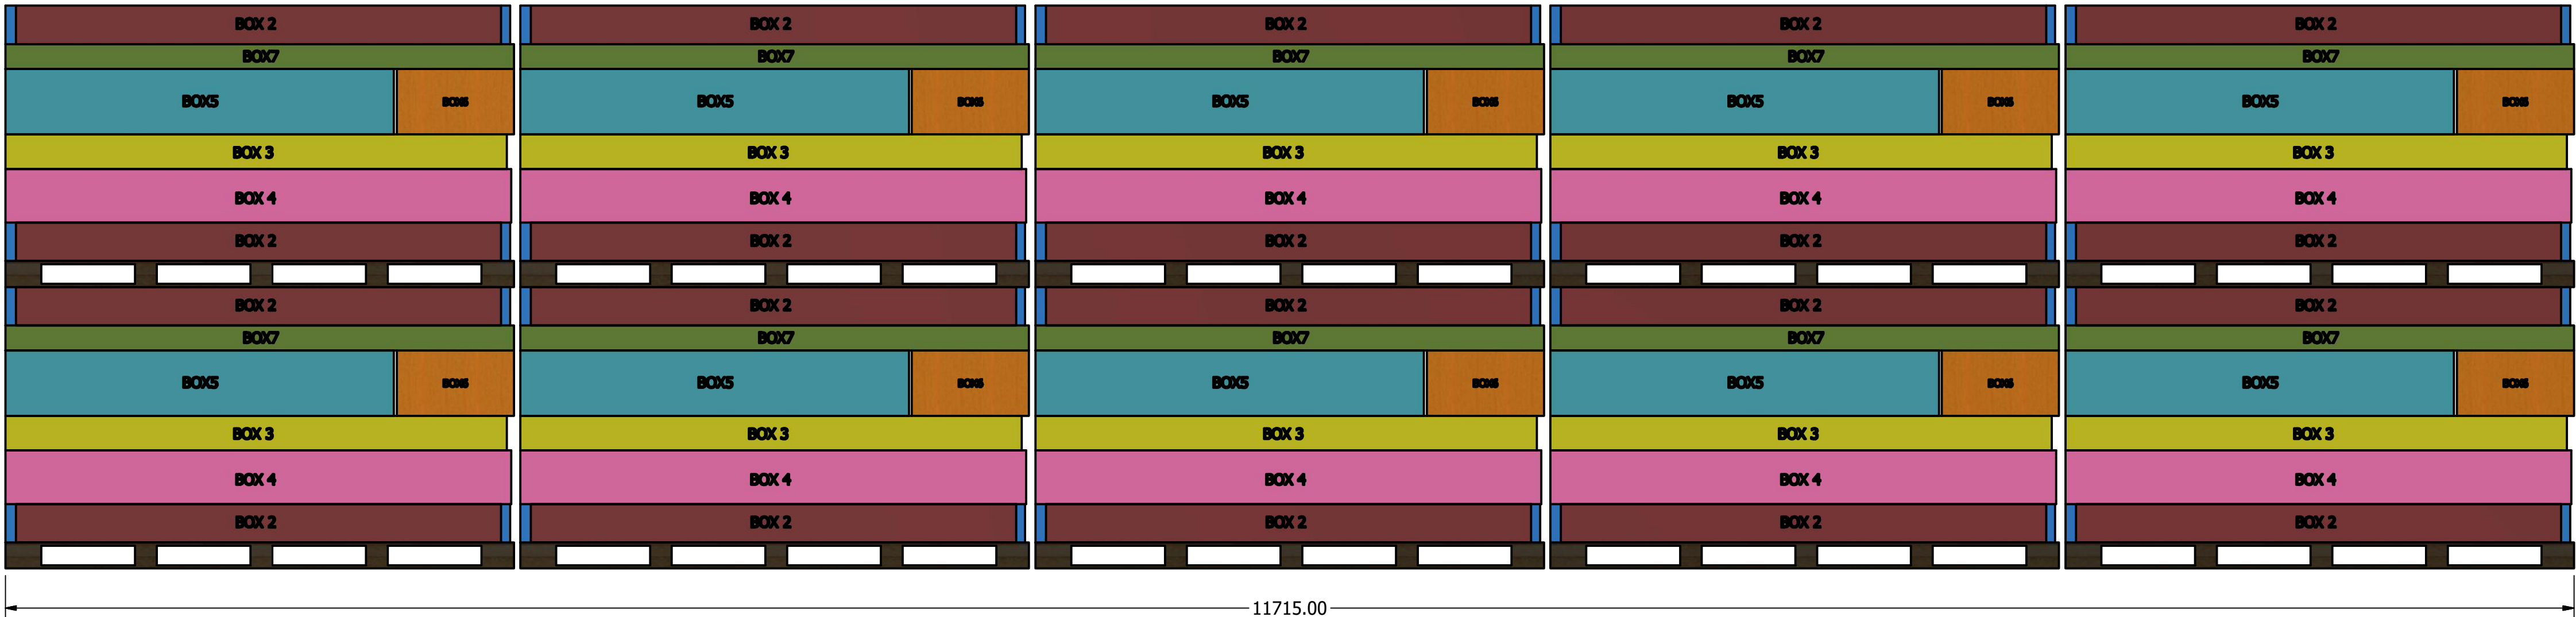

2404021 LILLYBELLE GREENHOUSE Container Loading Diagram

(1 set=7 boxes 40 sets/40HQ, 20 pallets/ 40HQ, Gross Weight: 15080kg)

Top view

Pallet A * 20

Side view

End view

DRAWN Rudy		TITLE		
CHECKED				
QA		DWG NO		
MFG				
APPROVED		SIZE D	REV	
		SCALE 1 / 20	SHEET 1 OF 1	

Pallet A (2 sets /pallet)

DRAWN		TITLE		
CHECKED		TITLE		
QA		TITLE		
MFG		TITLE		
APPROVED		TITLE		
		SIZE	DWG NO	REV
		D		
		SCALE	SHEET 1 OF 1	
		1 : 10		

BOX1: 91kg

BOX2: 20kg

BOX3: 71kg

BOX4: 75kg

BOX5: 56kg

BOX6: 12kg

BOX7: 37kg

DRAWN				
CHECKED		TITLE		
QA				
MFG				
APPROVED				
		SIZE	DWG NO	REV
		D		
		SCALE	1 / 12	SHEET 1 OF 1