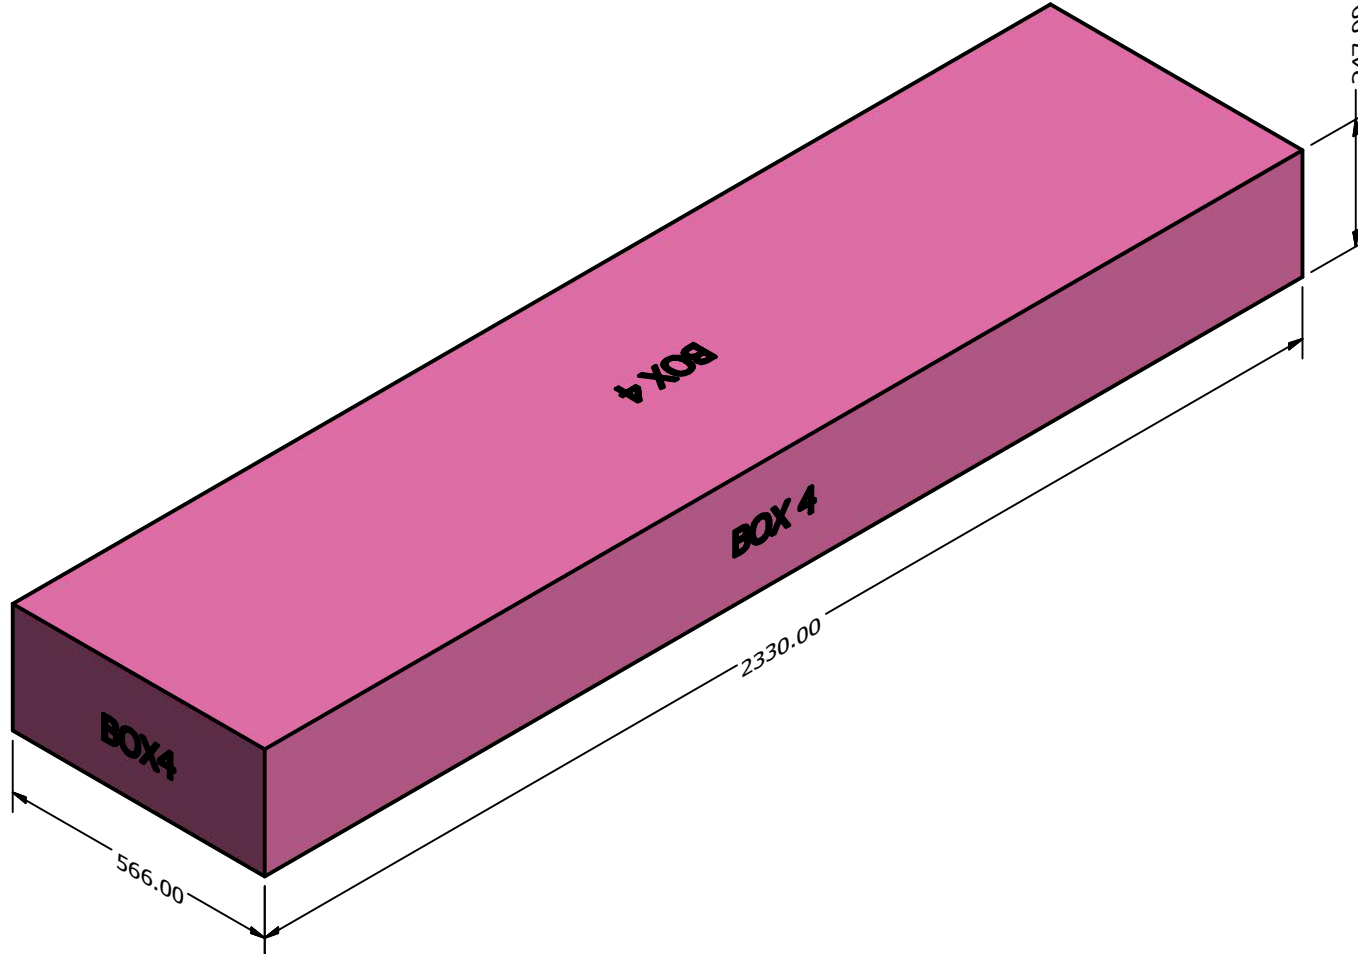

2404021 LILLYBELLE GREENHOUSE Container Loading Diagram

(1 set=7 boxes 40 sets/40HQ, 20 pallets/ 40HQ, Gross Weight: 15080kg)

Top view

Pallet A * 20

Side view

End view

DRAWN Rudy		TITLE		
CHECKED				
QA		DWG NO		
MFG				
APPROVED		SIZE D	REV	
		SCALE 1 / 20	SHEET 1 OF 1	

Pallet A (2 sets /pallet)

DRAWN		TITLE		
CHECKED		TITLE		
QA		TITLE		
MFG		TITLE		
APPROVED		TITLE		
		SIZE	DWG NO	REV
		D		
		SCALE	SHEET 1 OF 1	
		1 : 10		

BOX1: 91kg

BOX2: 20kg

BOX3: 71kg

BOX4: 75kg

BOX5: 56kg

BOX6: 12kg

BOX7: 37kg

DRAWN				
CHECKED		TITLE		
QA				
MFG				
APPROVED				
		SIZE	DWG NO	REV
		D		
		SCALE	1 / 12	SHEET 1 OF 1