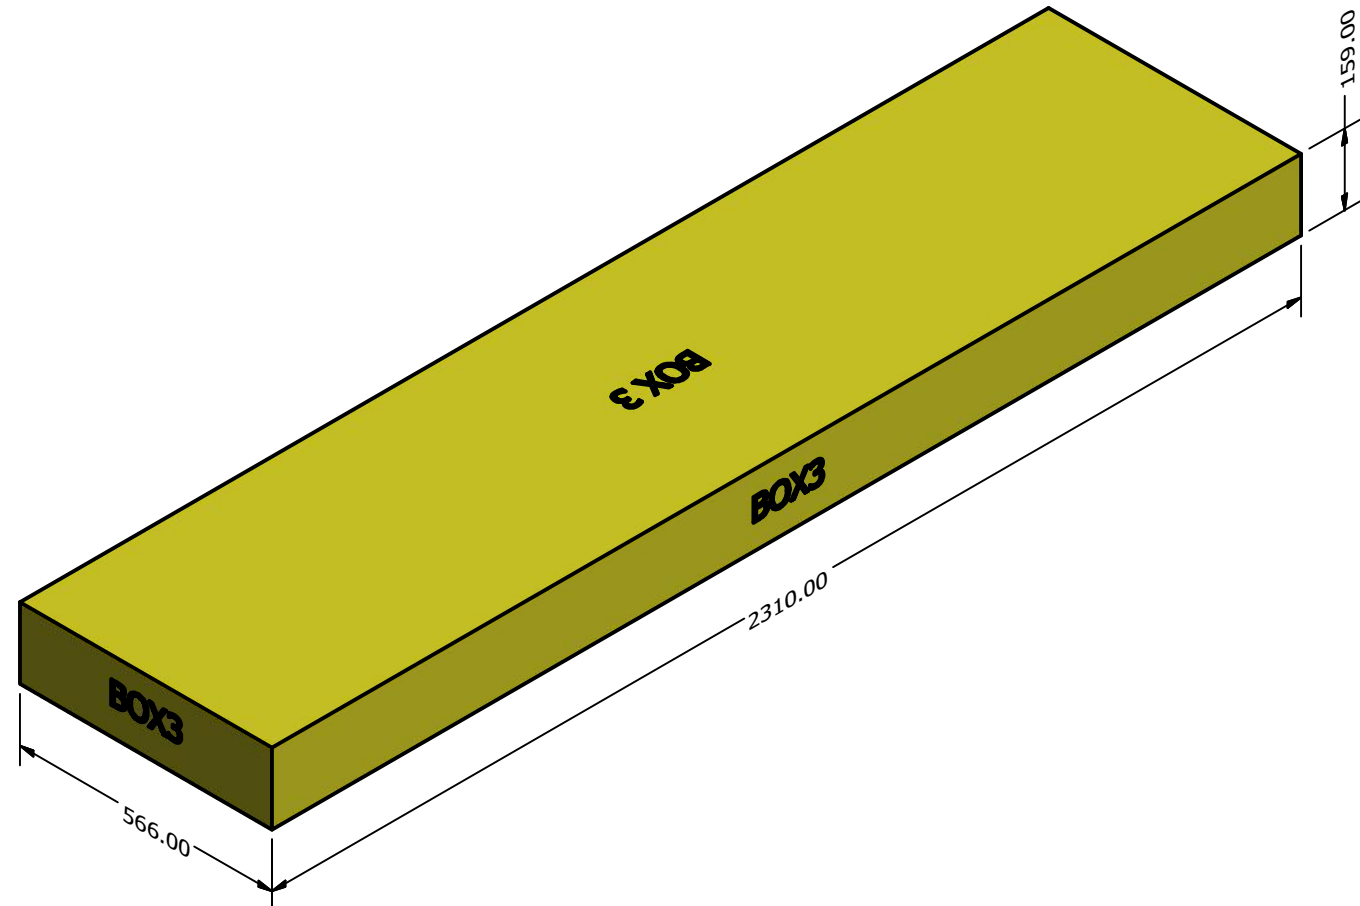

2404021 LILLYBELLE GREENHOUSE Container Loading Diagram

(1 set=7 boxes 40 sets/40HQ, 20 pallets/ 40HQ, Gross Weight: 15080kg)

Top view

Pallet A * 20

Side view

End view

DRAWN Rudy		TITLE		
CHECKED				
QA		DWG NO		
MFG				
APPROVED		SIZE D	REV	
		SCALE 1 / 20	SHEET 1 OF 1	

Pallet A (2 sets /pallet)

DRAWN		TITLE		
CHECKED		TITLE		
QA		TITLE		
MFG		TITLE		
APPROVED		TITLE		
		SIZE	DWG NO	REV
		D		
		SCALE	SHEET 1 OF 1	
		1 : 10		

BOX1: 91kg

BOX2: 20kg

BOX3: 71kg

BOX4: 75kg

BOX5: 56kg

BOX6: 12kg

BOX7: 37kg

DRAWN				
CHECKED		TITLE		
QA				
MFG				
APPROVED				
		SIZE	DWG NO	REV
		D		
		SCALE	1 / 12	SHEET 1 OF 1