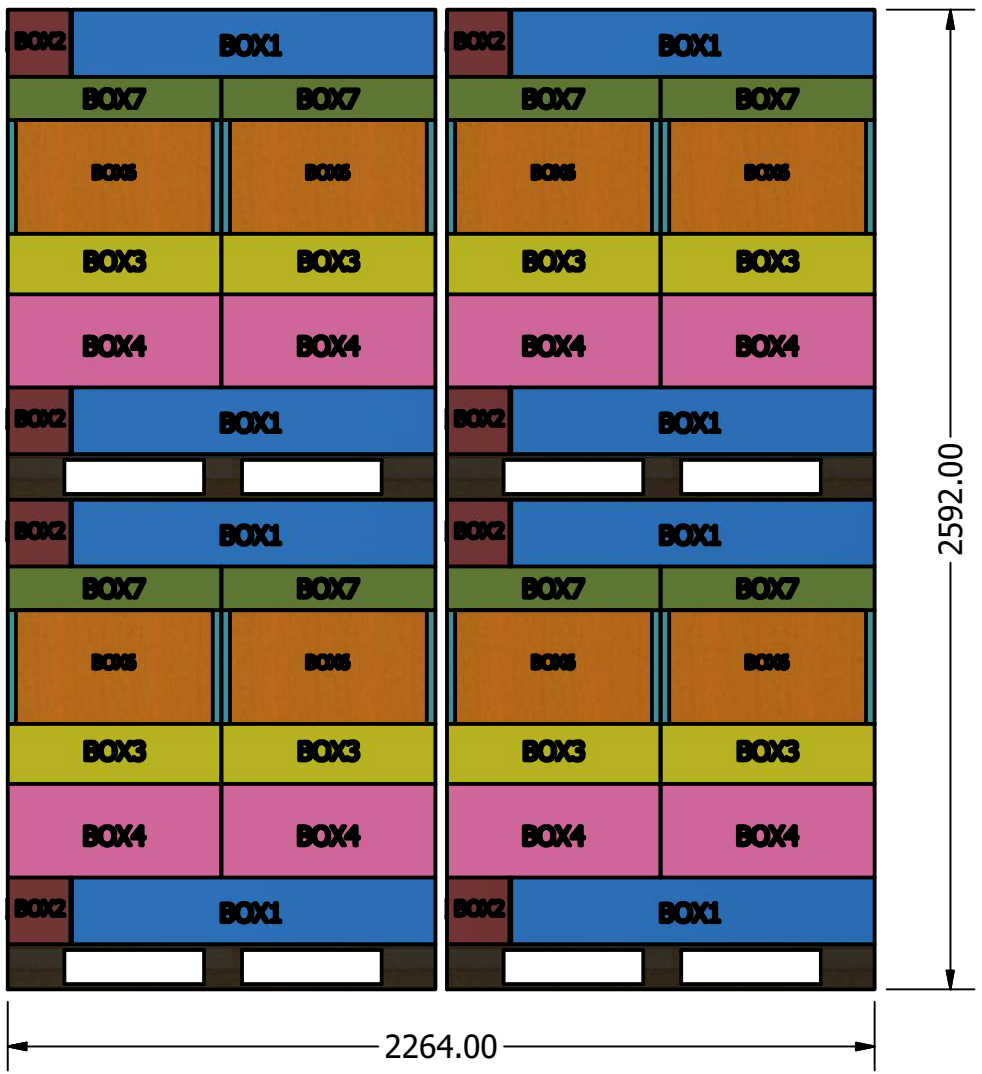

2404021 LILLYBELLE GREENHOUSE Container Loading Diagram

(1 set=7 boxes 40 sets/40HQ, 20 pallets/ 40HQ, Gross Weight: 15080kg)

Top view

Pallet A * 20

Side view

End view

DRAWN Rudy		TITLE		
CHECKED				
QA		DWG NO		
MFG				
APPROVED		SIZE D	REV	
		SCALE 1 / 20	SHEET 1 OF 1	

Pallet A (2 sets /pallet)

DRAWN		TITLE		
CHECKED		TITLE		
QA		TITLE		
MFG		TITLE		
APPROVED		TITLE		
		SIZE	DWG NO	REV
		D		
		SCALE	SHEET 1 OF 1	
		1 : 10		

BOX1: 91kg

BOX2: 20kg

BOX3: 71kg

BOX4: 75kg

BOX5: 56kg

BOX6: 12kg

BOX7: 37kg

DRAWN				
CHECKED		TITLE		
QA				
MFG				
APPROVED				
		SIZE	DWG NO	REV
		D		
		SCALE	1 / 12	SHEET 1 OF 1