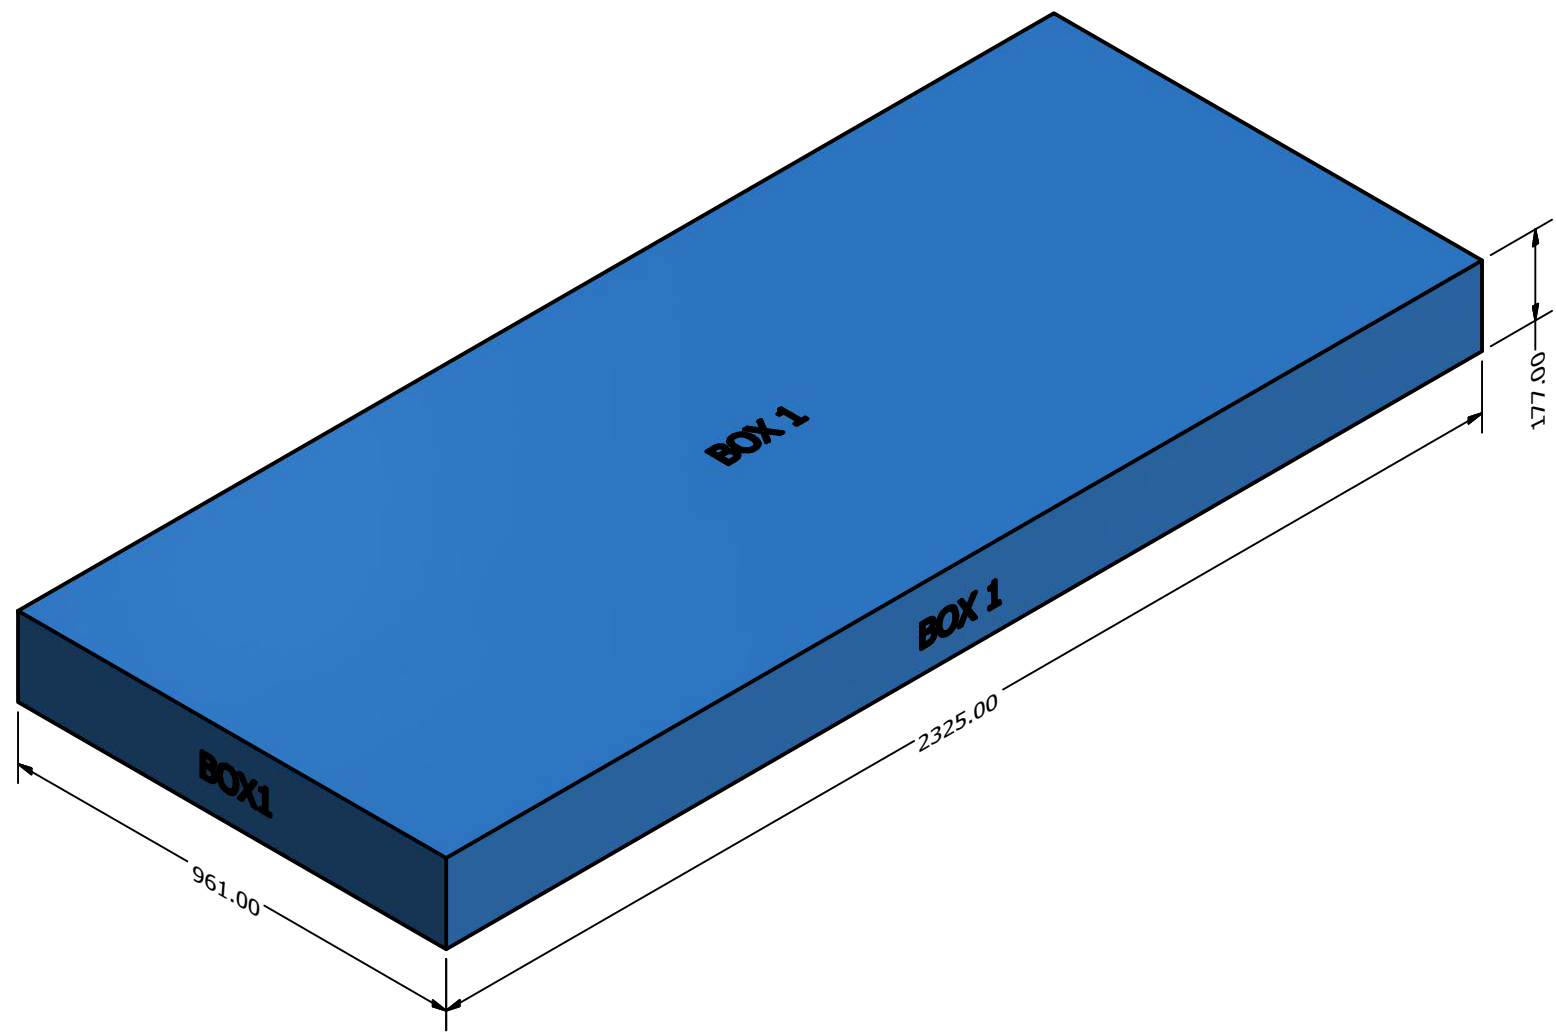

2404021 LILLYBELLE GREENHOUSE Container Loading Diagram

(1 set=7 boxes 40 sets/40HQ, 20 pallets/ 40HQ, Gross Weight: 15080kg)

Top view

Pallet A * 20

Side view

End view

DRAWN Rudy		TITLE		
CHECKED				
QA		DWG NO		
MFG				
APPROVED		SIZE D	REV	
		SCALE 1 / 20	SHEET 1 OF 1	

Pallet A (2 sets /pallet)

DRAWN		TITLE		
CHECKED		TITLE		
QA		TITLE		
MFG		TITLE		
APPROVED		TITLE		
		SIZE	DWG NO	REV
		D		
		SCALE	SHEET 1 OF 1	
		1 : 10		

BOX1: 91kg

BOX2: 20kg

BOX3: 71kg

BOX4: 75kg

BOX5: 56kg

BOX6: 12kg

BOX7: 37kg

DRAWN				
CHECKED		TITLE		
QA				
MFG				
APPROVED				
		SIZE	DWG NO	REV
		D		
		SCALE	1 / 12	SHEET 1 OF 1