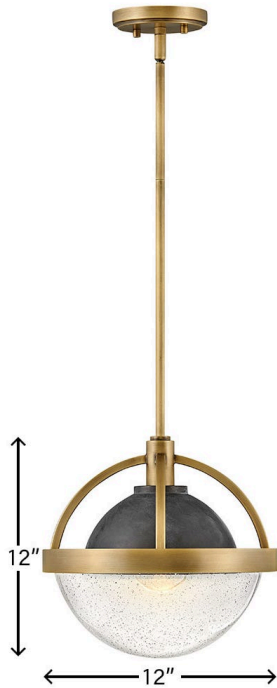

WATSON

40017HB

MEDIUM PENDANT

Watson merges midcentury and modern to provide a breath of fresh air to any interior. Its soft, clear seedy glass globe is held within a two-tone frame in Heritage Brass with Slate Bronze, or Polished Nickel with Heritage Brass, providing seamless transition for use throughout the home. Globe style bulbs recommended.

DETAILS	
FINISH:	Heritage Brass
MATERIAL:	Steel
GLASS:	Clear Seedy
DIMMABLE:	YES - WITH DIMMABLE LAMP (NOT INCLUDED)

DIMENSIONS	
WIDTH:	12"
HEIGHT:	12"
WEIGHT:	2lb

LIGHT SOURCE	
LIGHT SOURCE:	Socketed
WATTAGE:	1-10w Med. LED, 100w Equiv.
VOLTAGE:	120v

MOUNTING	
CANOPY:	5" Dia.
LEAD WIRE:	1 X 120"
MAX HEIGHT:	44.8

SHIPPING	
CARTON LENGTH:	14.6
CARTON WIDTH:	14.6
CARTON HEIGHT:	11.4
CARTON WEIGHT:	7.6

PRODUCT DETAILS:

- Includes (1) 6" stem and (2) 12" stems to customize hanging height
- Damp Rated
- Distinctive mid-century modern elements merge with sleek and timeless forms for a vintage vibe with modern flair