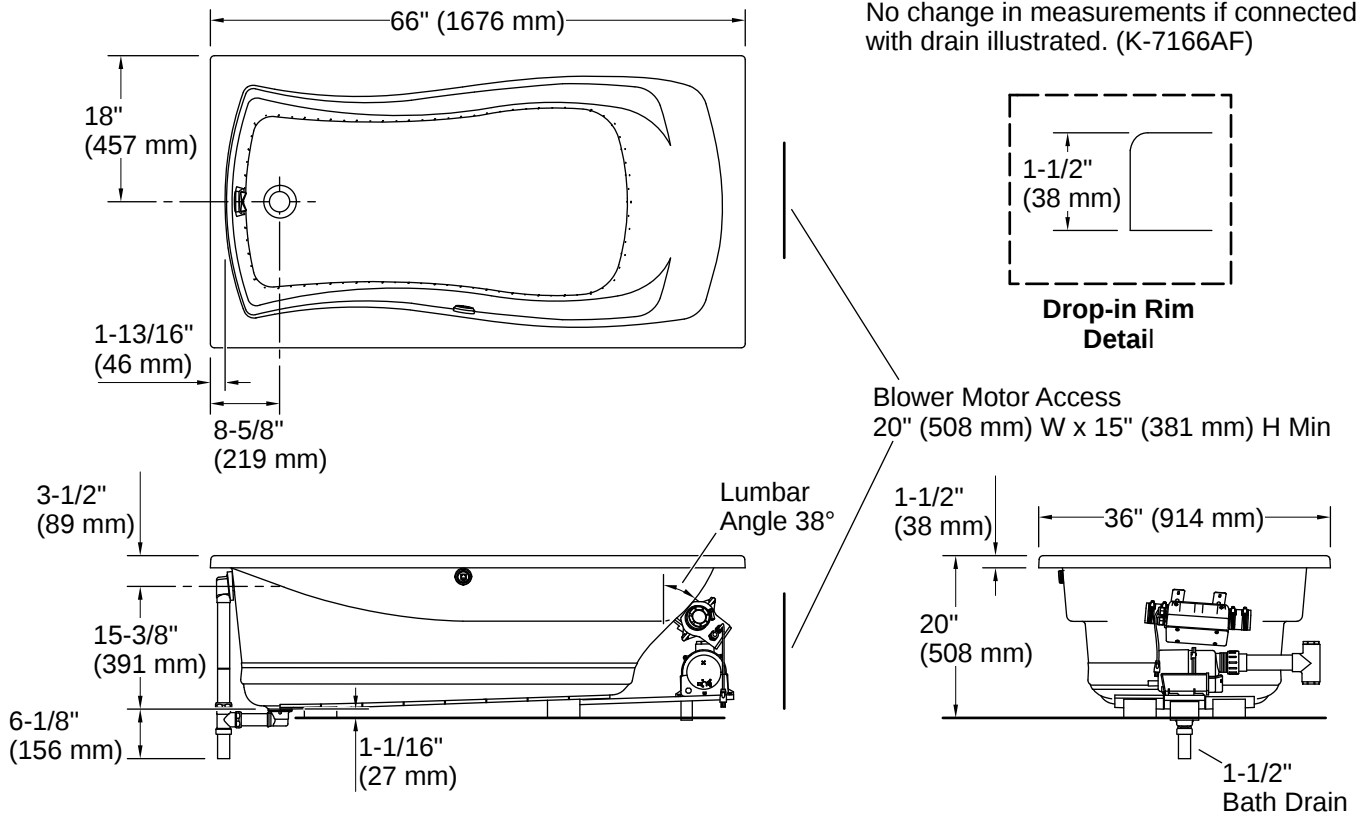

All product dimensions are nominal.

Drain Location:	Reversible
Drain Hole Diameter:	2-5/16" (58 mm)
Minimum Flat for Door:	1-15/16" (49 mm)
Basin Area, Bottom:	47-1/8" x 19-11/16" (1196 mm x 500 mm)
Basin Area, Top:	61-7/16" x 26" (1561 mm x 660 mm)
Water Depth:	13-11/16" (347 mm)
Water Capacity:	67 gal (253.6 L)
Minimum Floor Load:	50 lbs/ft ²
Weight:	110 lbs (49.9 kg)
Cutout:	Drop-in, 64" x 34" (1626 mm x 864 mm)

Installation

- Reversible drain

Installation Notes

Install this product according to the installation instructions.

Measure your actual product for rough-in details.

The hot water supply should be 70% of the capacity of the bath or greater. Installations will vary.