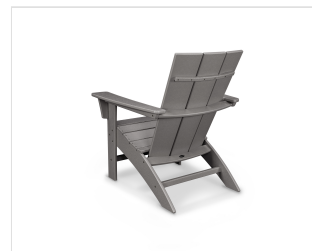

# POLYWOOD®

Sustainable Outdoor Furniture

CLIMATETUFF™  
MATERIALS

COLORSTAY™  
TECHNOLOGY

MADE IN  
THE USA

CONSCIOUSLY  
CRAFTED

## Westport Adirondack

**BRAND** | POLYWOOD®

**COLLECTION** | Westport

**SKU** | AD300

### SPECIFICATIONS

Weight	42.0 lbs
Width	31.2 5"
Height	36.64"
Depth	31.2 6"
Arm Height	24.0"
Seat Width	22.0"
Seat Depth	15.63"
Seat Height	15.99"