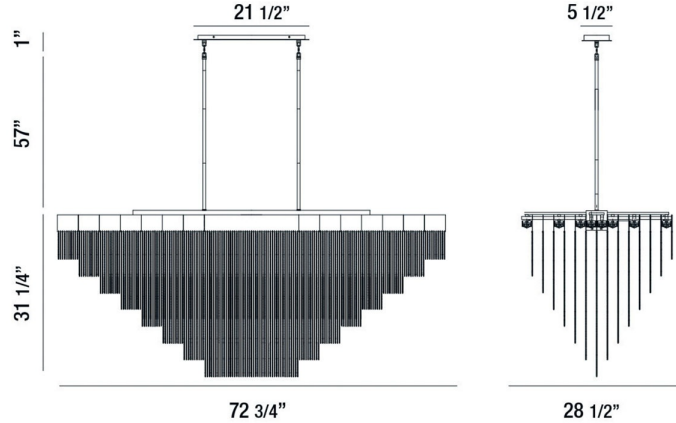

Bloomfield, Chandelier, 28-Light, 73", Matte Black, Bla...

Item No.
37097-023

JOB NAME:

DATE:

TYPE:

COMMENTS:

LIGHT INFORMATION

Light Type Integrated LED

Bulb Socket N/A

Bulb Shape N/A

Bulb Included Yes

CRI 90

Delivered Lumens 3300

Colour Temperature (Kelvin) 3000K

Average Hours LED (L70) 20000

Number of Lights 28

Light Direction Down

Dimming Method Triac/Elv

Output Voltage 120

Current Type AC

LIGHT INFORMATION (CONT'D.)

Light Wattage 4.5

Total Wattage 126

DIMENSIONS & WEIGHT

Product Width (In) 28.5

Product Height (In) 31.25

Product Ext (In)

Product Diameter (In)

Product Weight (Lbs) 74.96

Product Length (In) 72.75

INSTALLATION

Mounting Type J-Box