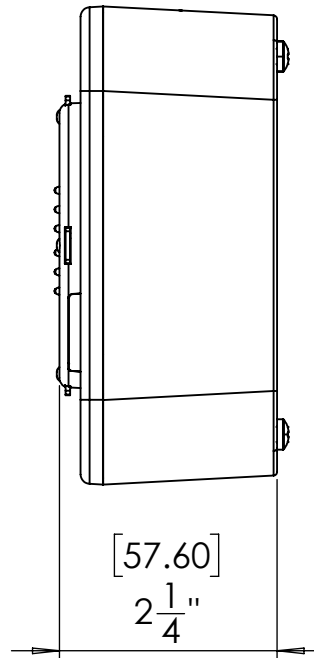

8 7 6 5 4 3 2 1

D

D

C

C

[126.50]
5"

[57.60]
2 1/4"

B

B

A

A

8 7 6 5 4 3 2 1

 DANA INNOVATIONS

TITLE: **72357 CONNECT PRO VESA STATION BLACK**

| | | |
|----------|----------|----------|
| SIZE | DWG. NO. | REV |
| B | | A |

SCALE: 1:2 WT: SHEET 1 OF 1