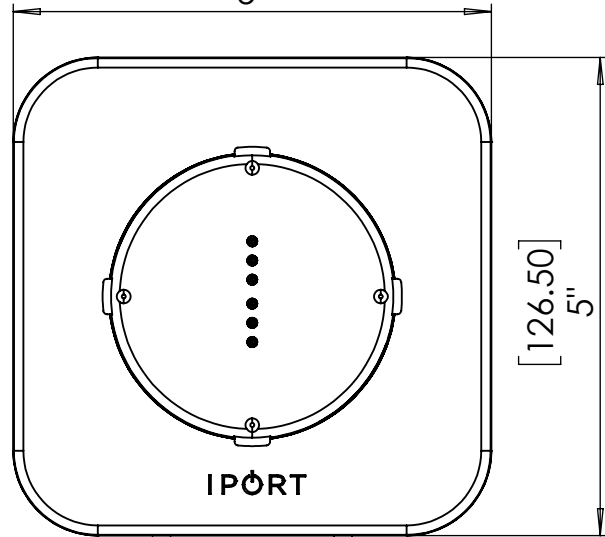

8 7 6 5 4 3 2 1

D

D

C

C

[126.50]
5"

[57.60]
2 1/4"

B

B

A

A

8 7 6 5 4 3 2 1

 DANA INNOVATIONS

TITLE: **72357 CONNECT PRO VESA STATION BLACK**

| | | |
|----------|----------|----------|
| SIZE | DWG. NO. | REV |
| B | | A |

SCALE: 1:2 WT: SHEET 1 OF 1