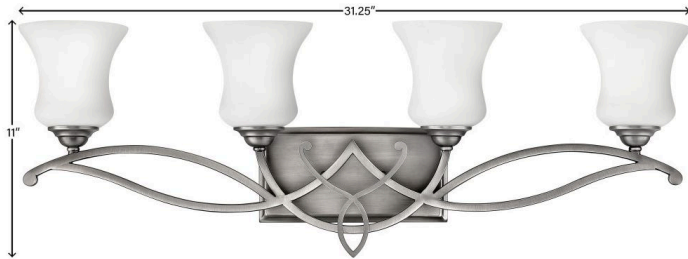

### LARGE FOUR LIGHT VANITY

Brooke's updated traditional look features a minimalist forged scroll design in Antique Nickel and Olde Bronze that elegantly complements its etched opal glass.

DETAILS	
FINISH:	Antique Nickel
MATERIAL:	Metal
GLASS:	Etched Opal
DIMMABLE:	YES - WITH DIMMABLE LAMP (NOT INCLUDED)

DIMENSIONS	
WIDTH:	31.3"
HEIGHT:	11"
WEIGHT:	6lb
BACK PLATE:	9.25"W x 4.5"H
EXTENSION:	6.3"
TOP TO OUTLET:	7"

LIGHT SOURCE	
LIGHT SOURCE:	Socketed
WATTAGE:	4-14w Med. LED, 100w Equiv.
VOLTAGE:	120v

SHIPPING	
CARTON LENGTH:	33
CARTON WIDTH:	14
CARTON HEIGHT:	9
CARTON WEIGHT:	10

#### PRODUCT DETAILS:

- This fixture can be mounted either up or down to best fit your space
- Damp Rated
- Merging the best of traditional and modern elements with a sophisticated and streamlined look