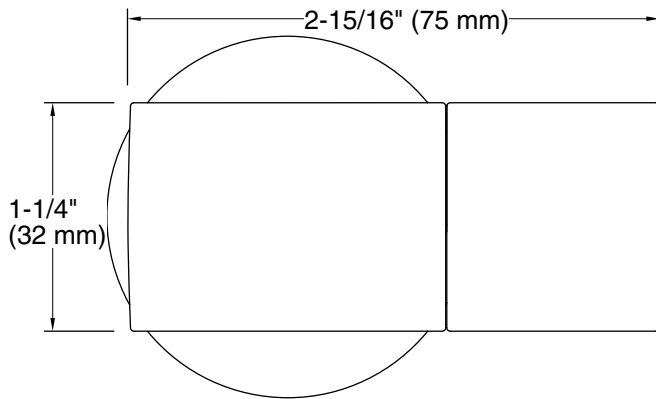

Technical Information

All product dimensions are nominal.

Material: Brass

Notes

Install this product according to the installation instructions.