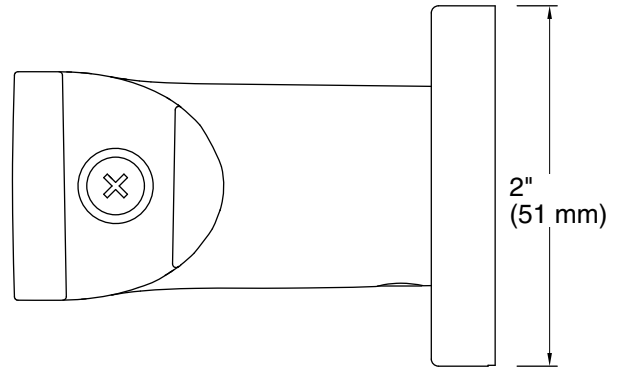

Technical Information

All product dimensions are nominal.

Material: Brass

Notes

Install this product according to the installation instructions.