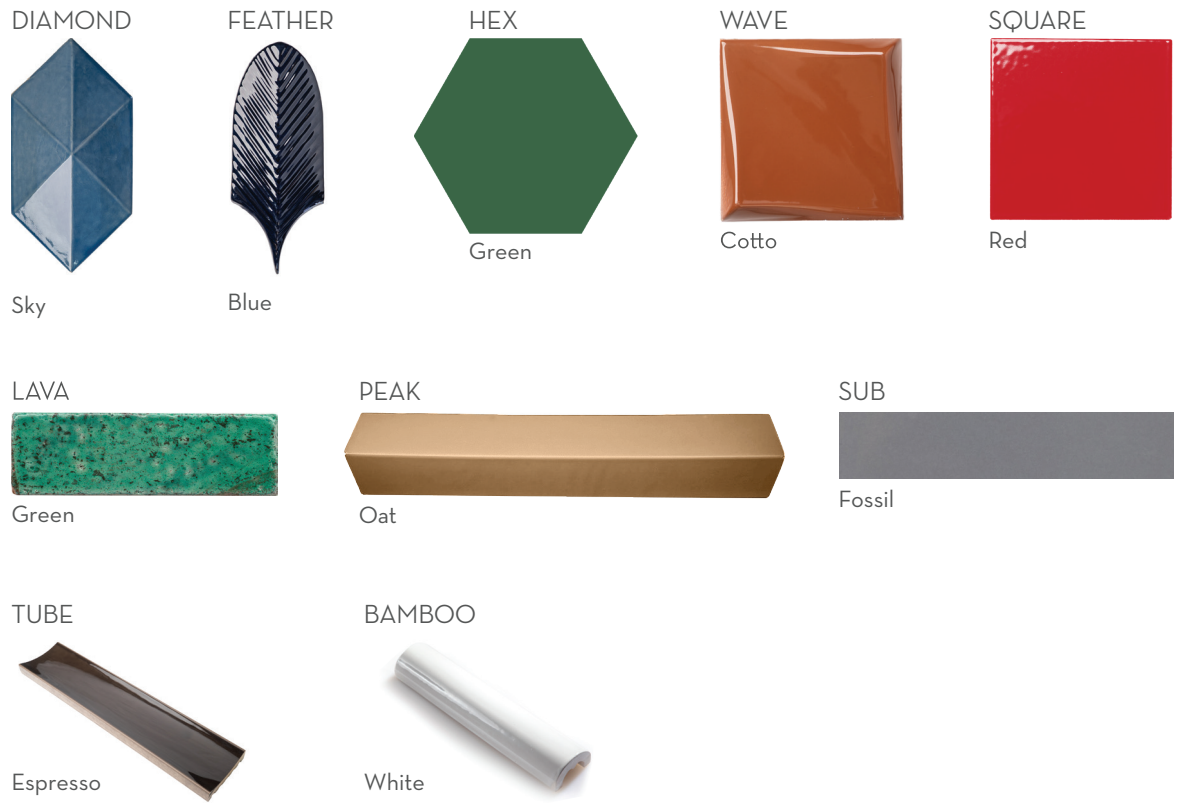

Plurify™ celebrates the art of handcrafted tile with a modern twist. Featuring multiple shapes – such as subway, diamond and a leaf, to name a few – this 3D collection showcases rich colors with a captivating ombre effect, embracing subtle imperfections that honor true craftsmanship. Plurify brings depth, texture, and vibrant character to any space, making every installation a unique work of art.

PLURIFY™
Glazed Ceramic

AUTHENTIC ARTISTRY IN EVERY UNIQUE PIECE

Color and shade variations, along with subtle surface imperfections, reflect the artistry of hand-applied glaze and careful craftsmanship, celebrating the beauty of perfect imperfection

AUTHENTIC ARTISTRY IN EVERY UNIQUE PIECE

(Variation In Color & Texture)

12 COLORS

10 SHAPES (Available in All Colors)

Sizes													
	5" x 9" 4.72" x 9.45"	3" x 8" 3.37" x 8.27"	6" x 7" 6.70" x 7.68"	6" x 6" 5.91" x 5.91"	6" x 6" 5.91" x 5.91"	4" x 39" 3.94" x 39.37"	4" x 8" 3.54" x 8.27"	2" x 12" 1.97" x 11.81"	3" x 8" 2.76" x 8.27"	3" x 12" 2.56" x 11.81"	2" x 39" 2.57" x 39.37"	2" x 12" 1.97" x 11.81"	2" x 39" 1.97" x 39.37"
	Diamond	Feather	Hex	Wave	Square	Tube	Subway	Subway	Lava	Peak	Peak	Bamboo	Bamboo
Thickness	50mm	20mm	11mm	30mm	10mm	23mm	10mm	10mm	15mm	40mm	40mm	30mm	30mm
Grout Joint Recommendation	Check Website	Check Website	Check Website	Check Website	Check Website	Check Website	Check Website	Check Website	Check Website	Check Website	Check Website	Check Website	Check Website
Testing	Breaking Strength C ₆₄₈	Chemical Resistance C ₆₅₀	Water Absorption C ₃₇₃	Scratch Hardness MOHS	Shade Variation Rating	Sustainability Attributes <ul style="list-style-type: none"> • Health Product Declaration (HPD) provided upon request • Product Packaging is 100% recyclable • VOC Free 							
Results*	≥275 lbf	Resistant	≤0.5%	5	V1								