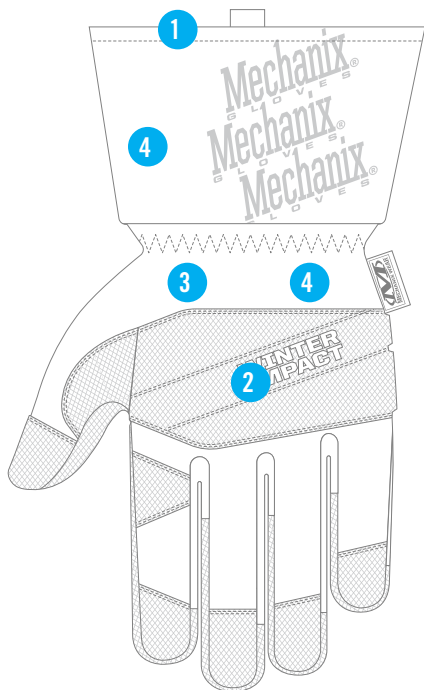

# COLDWEATHER WINTER IMPACT

COLORI DISPONIBILI

MCW-WI NERO

XXXS	XXS	XS	S	M	L	XL	XXL	XXXL
05	06	07	08	09	10	11	12	13