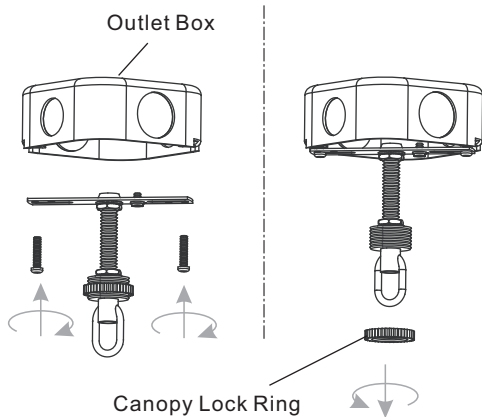

PACKAGE CONTENTS

MOUNTING HARDWARE

INSTALLATION

1 Unfold Side Arm

2 Install Fixture Body

3 Install Crossbar Assembly

4 Install Fixture Chain

OPTIONAL: Adjust Chain as desired, using pliers and soft cloth (neither included).

Suggested chain length for Ceiling height:
8 feet ceiling: use 1 links of chain and 2 quick links
9 feet ceiling: use 11 links of chain and 2 quick links
10 feet ceiling: use 21 links of chain and 2 quick links.

5 Pull Supply Wires

Pull the supply wires with ground wire through the chain alternate links.

6 Wiring

7 Install Ceiling Canopy

* Ceiling Canopy shape is varies depends on item purchased.

8 Install Bulbs

Install four correct bulbs referring to fixture markings and/or labels for maximum wattage.