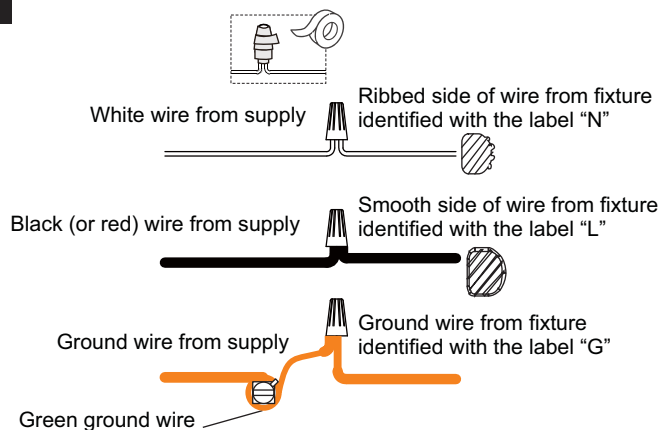

PACKAGE CONTENTS

MOUNTING HARDWARE

INSTALLATION

1 Unfold Side Arm

2 Install Fixture Body

3 Install Crossbar Assembly

4 Install Fixture Chain

OPTIONAL: Adjust Chain as desired, using pliers and soft cloth (neither included).

Suggested chain length for Ceiling height:
8 feet ceiling: use 1 links of chain and 2 quick links
9 feet ceiling: use 11 links of chain and 2 quick links
10 feet ceiling: use 21 links of chain and 2 quick links.

5 Pull Supply Wires

Pull the supply wires with ground wire through the chain alternate links.

6 Wiring

7 Install Ceiling Canopy

* Ceiling Canopy shape is varies depends on item purchased.

8 Install Bulbs

Install four correct bulbs referring to fixture markings and/or labels for maximum wattage.