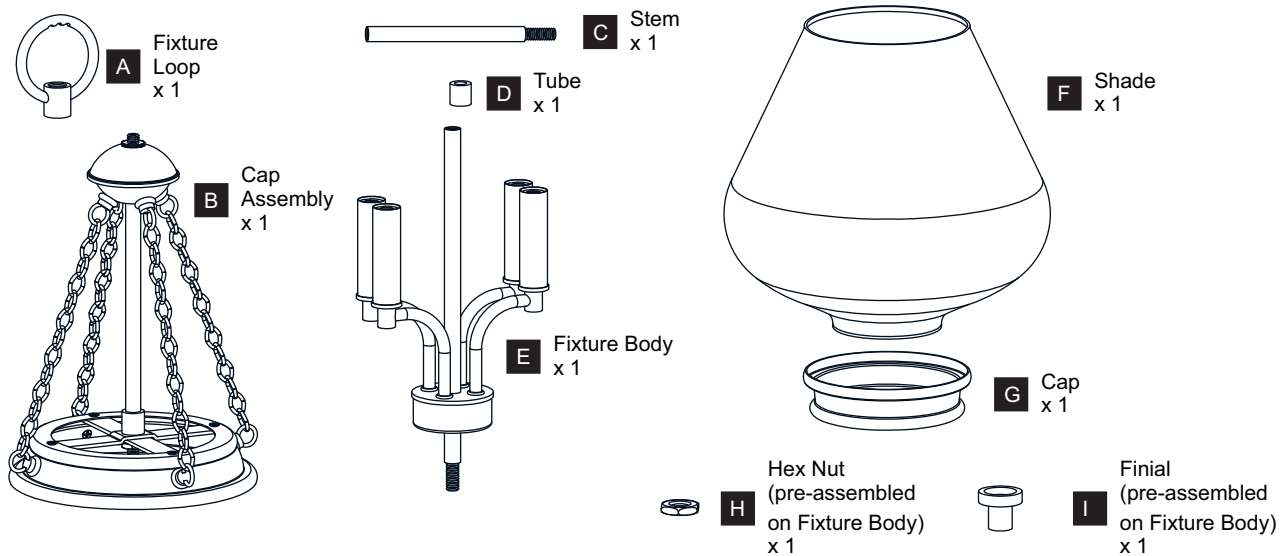

PACKAGE CONTENTS

MOUNTING HARDWARE

INSTALLATION

1 Unfold Side Arm

2 Install Fixture Body

3 Install Crossbar Assembly

4 Install Fixture Chain

OPTIONAL: Adjust Chain as desired, using pliers and soft cloth (neither included).