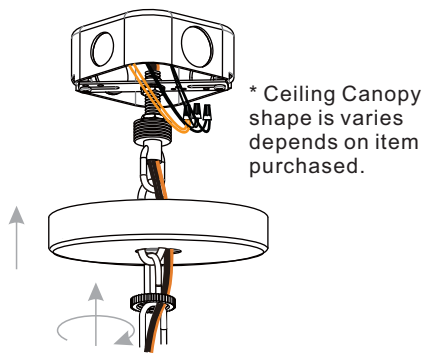

PACKAGE CONTENTS

MOUNTING HARDWARE

INSTALLATION

1 Unfold Side Arm

2 Install Fixture Body

3 Install Crossbar Assembly

4 Install Fixture Chain

OPTIONAL: Adjust Chain as desired, using pliers and soft cloth (neither included).

5 Pull Supply Wires

Pull the supply wires with ground wire through the chain alternate links.

6 Wiring

7 Install Ceiling Canopy

* Ceiling Canopy shape is varies depends on item purchased.

8 Install Bulbs

Install four correct bulbs referring to fixture markings and/or labels for maximum wattage.

Recommended Bulb Type (not included):

BULB BASE TYPE
Candelabra (E12)

BULB SHAPE
TYPE B
LED ONLY

9 Install Shade

Your installation is now complete!
Restore electricity and save this sheet for future reference.