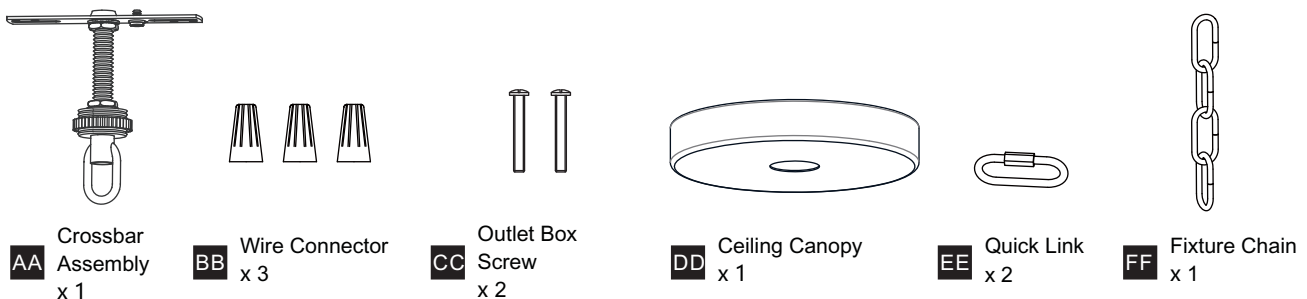

CAUTION

- For your safety, read instructions completely before beginning installation.
- If in doubt about electrical installation, consult a licensed electrician.
- Turn off electricity to fixture before replacing the bulb(s).

PACKAGE CONTENTS

MOUNTING HARDWARE

INSTALLATION

1 Unfold Side Arm

2 Install Fixture Body

3 Install Crossbar Assembly

4 Install Fixture Chain

OPTIONAL: Adjust Chain as desired, using pliers and soft cloth (neither included).