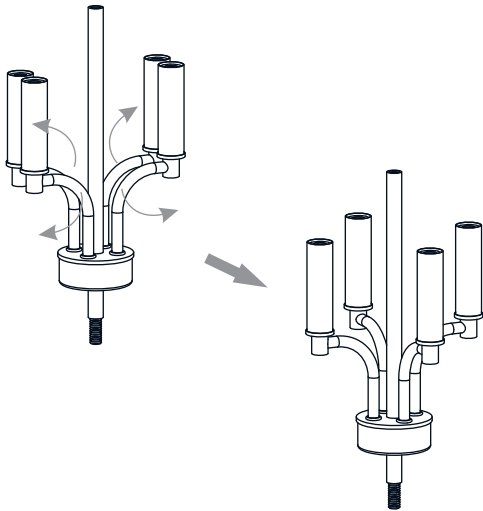

PACKAGE CONTENTS

MOUNTING HARDWARE

INSTALLATION

1 Unfold Side Arm

2 Install Fixture Body

3 Install Crossbar Assembly

4 Install Fixture Chain

OPTIONAL: Adjust Chain as desired, using pliers and soft cloth (neither included).

Suggested chain length for Ceiling height:
8 feet ceiling: use 1 links of chain and 2 quick links
9 feet ceiling: use 11 links of chain and 2 quick links
10 feet ceiling: use 21 links of chain and 2 quick links.

5 Pull Supply Wires

Pull the supply wires with ground wire through the chain alternate links.

6 Wiring

7 Install Ceiling Canopy

* Ceiling Canopy shape is varies depends on item purchased.

8 Install Bulbs

Install four correct bulbs referring to fixture markings and/or labels for maximum wattage.