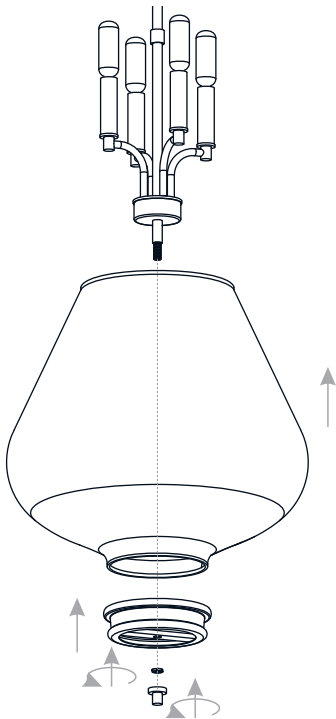

PACKAGE CONTENTS

MOUNTING HARDWARE

INSTALLATION

1 Unfold Side Arm

2 Install Fixture Body

3 Install Crossbar Assembly

4 Install Fixture Chain

OPTIONAL: Adjust Chain as desired, using pliers and soft cloth (neither included).

Suggested chain length for Ceiling height:
8 feet ceiling: use 1 links of chain and 2 quick links
9 feet ceiling: use 11 links of chain and 2 quick links
10 feet ceiling: use 21 links of chain and 2 quick links.

5 Pull Supply Wires

Pull the supply wires with ground wire through the chain alternate links.

6 Wiring

7 Install Ceiling Canopy

* Ceiling Canopy shape is varies depends on item purchased.

8 Install Bulbs

Install four correct bulbs referring to fixture markings and/or labels for maximum wattage.

Recommended Bulb Type (not included):

BULB BASE TYPE
Candelabra (E12)

BULB SHAPE
TYPE B
LED ONLY

9 Install Shade

Your installation is now complete!
Restore electricity and save this sheet for future reference.