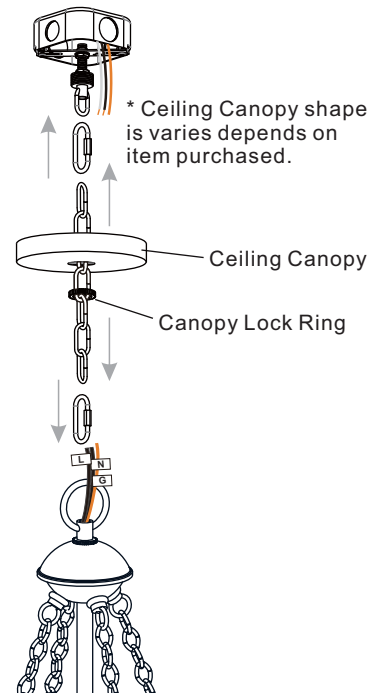

PACKAGE CONTENTS

MOUNTING HARDWARE

INSTALLATION

1 Unfold Side Arm

2 Install Fixture Body

3 Install Crossbar Assembly

4 Install Fixture Chain

OPTIONAL: Adjust Chain as desired, using pliers and soft cloth (neither included).

Suggested chain length for Ceiling height:
8 feet ceiling: use 1 links of chain and 2 quick links
9 feet ceiling: use 11 links of chain and 2 quick links
10 feet ceiling: use 21 links of chain and 2 quick links.

5 Pull Supply Wires

Pull the supply wires with ground wire through the chain alternate links.

6 Wiring

7 Install Ceiling Canopy

* Ceiling Canopy shape is varies depends on item purchased.

8 Install Bulbs

Install four correct bulbs referring to fixture markings and/or labels for maximum wattage.

Recommended Bulb Type (not included):

BULB BASE TYPE
Candelabra (E12)

BULB SHAPE
TYPE B
LED ONLY

9 Install Shade

Your installation is now complete!
Restore electricity and save this sheet for future reference.