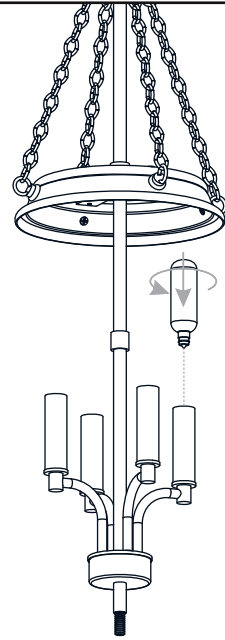

PACKAGE CONTENTS

MOUNTING HARDWARE

INSTALLATION

1 Unfold Side Arm

2 Install Fixture Body

3 Install Crossbar Assembly

4 Install Fixture Chain

OPTIONAL: Adjust Chain as desired, using pliers and soft cloth (neither included).

Suggested chain length for Ceiling height:
8 feet ceiling: use 1 links of chain and 2 quick links
9 feet ceiling: use 11 links of chain and 2 quick links
10 feet ceiling: use 21 links of chain and 2 quick links.

5 Pull Supply Wires

Pull the supply wires with ground wire through the chain alternate links.

6 Wiring

7 Install Ceiling Canopy

* Ceiling Canopy shape is varies depends on item purchased.

8 Install Bulbs

Install four correct bulbs referring to fixture markings and/or labels for maximum wattage.

Recommended Bulb Type (not included):

BULB BASE TYPE
Candelabra (E12)

BULB SHAPE
TYPE B
LED ONLY

9 Install Shade

Your installation is now complete!
Restore electricity and save this sheet for future reference.