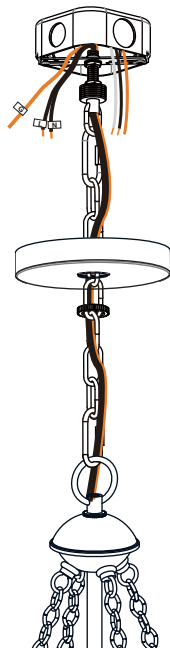

SAFETY INFORMATION

Please read and understand this entire manual before attempting to assemble, install or operate the product.

WARNING

- RISK OF ELECTRIC SHOCK - Before beginning installation, turn off electricity at the circuit breaker box or the main fuse box.
- RISK OF FIRE - Use bulbs specified by the markings and/or labels on the fixture.
- Use ONLY LED bulbs in this fixture. Incandescent and halogen lamps may cause severe thermal damage.

PACKAGE CONTENTS

MOUNTING HARDWARE

INSTALLATION

1 Unfold Side Arm

2 Install Fixture Body

3 Install Crossbar Assembly

4 Install Fixture Chain

OPTIONAL: Adjust Chain as desired, using pliers and soft cloth (neither included).

Suggested chain length for Ceiling height:
8 feet ceiling: use 1 links of chain and 2 quick links
9 feet ceiling: use 11 links of chain and 2 quick links
10 feet ceiling: use 21 links of chain and 2 quick links.

5 Pull Supply Wires

Pull the supply wires with ground wire through the chain alternate links.

6 Wiring

7 Install Ceiling Canopy

* Ceiling Canopy shape is varies depends on item purchased.

8 Install Bulbs

Install four correct bulbs referring to fixture markings and/or labels for maximum wattage.