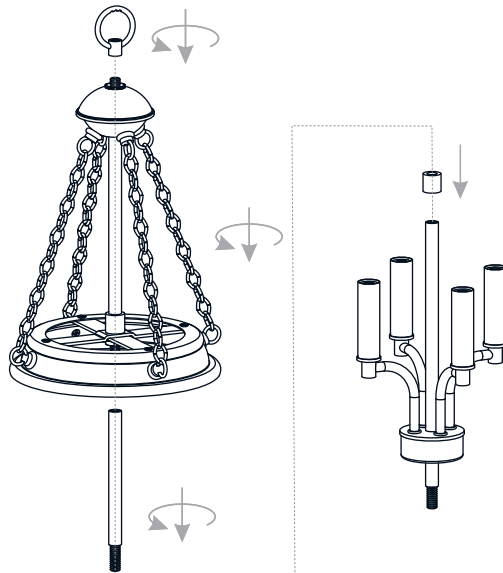

PACKAGE CONTENTS

MOUNTING HARDWARE

INSTALLATION

1 Unfold Side Arm

2 Install Fixture Body

3 Install Crossbar Assembly

4 Install Fixture Chain

OPTIONAL: Adjust Chain as desired, using pliers and soft cloth (neither included).

Suggested chain length for Ceiling height:
8 feet ceiling: use 1 links of chain and 2 quick links
9 feet ceiling: use 11 links of chain and 2 quick links
10 feet ceiling: use 21 links of chain and 2 quick links.

5 Pull Supply Wires

Pull the supply wires with ground wire through the chain alternate links.

6 Wiring

7 Install Ceiling Canopy

* Ceiling Canopy shape is varies depends on item purchased.

8 Install Bulbs

Install four correct bulbs referring to fixture markings and/or labels for maximum wattage.

Recommended Bulb Type (not included):

BULB BASE TYPE
Candelabra (E12)

BULB SHAPE
TYPE B
LED ONLY

9 Install Shade

Your installation is now complete!
Restore electricity and save this sheet for future reference.