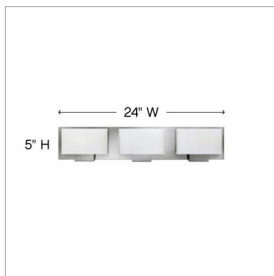

MILA

53553BN

MEDIUM THREE LIGHT VANITY

Mila's modern design captivates with sleek symmetry as the elongated shades appear to float next to angled panel transitions to create a seamless form.

DETAILS	
FINISH:	Brushed Nickel
MATERIAL:	Steel
GLASS:	Etched Opal
DIMMABLE:	Yes

DIMENSIONS	
WIDTH:	24"
HEIGHT:	5"
WEIGHT:	6lb
BACK PLATE:	24"W X 4.75"H
EXTENSION:	4"
TOP TO OUTLET:	2.5"

LIGHT SOURCE	
LIGHT SOURCE:	Socketed
WATTAGE:	3-60w G-9 *Included or 3-5w G9 LED, 60w Equiv.
VOLTAGE:	120v

SHIPPING	
CARTON LENGTH:	27
CARTON WIDTH:	8.3
CARTON HEIGHT:	6.3
CARTON WEIGHT:	7.5

PRODUCT DETAILS:

- Invisimount hardware is hidden on the backplate for a clean silhouette
- Damp Rated
- ADA compliant design provides added accessibility and maximum clearance
- Bold silhouette with dramatic details creates a modern statement