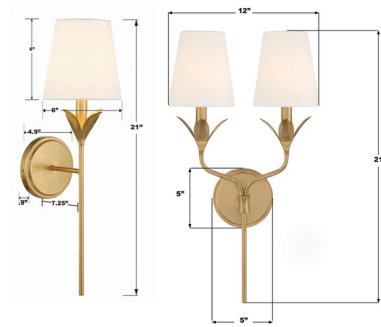

Lightology

lightology.com
866-954-4489
02-19-26

Project: _____

Company: _____

Location: _____ Fixture Type: _____

SPEC #: **CRY1195690**

Approved On: _____ Approved By: _____

Broche Petal Wall Sconce

By Crystorama

Description

The Broche Petal Wall Sconce gives your interior space a customized elegance. Warm shadows are cast throughout your room by the tapered shade that complements the smooth metal frame with a petal-inspired design. Note: Glass shade is only available in 6 inch single light option.

Shown in antique silver / white

Specifications

COLOR	White
BODY FINISH	Antique Silver
WATTAGE	9W
DIMMER	Standard 120V
DIMENSIONS	6"W x 21"H x 7.25"D
BULB NOT INCLUDED	1 x B10/Candelabra (E12)/9W/120V LED
COUNTRY OF ORIGIN	China