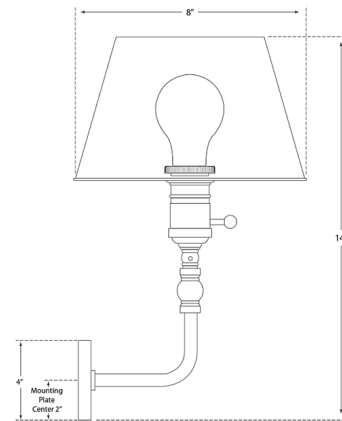

Lightology

lightology.com
866-954-4489
05-07-26

Project: _____
 Company: _____
 Location: _____ Fixture Type: _____
 SPEC #: **VCG1237201**
 Approved On: _____ Approved By: _____

Swivel Head Wall Sconce By Visual Comfort Signature

Description

The Swivel Head Wall Sconce offers a modern monotone look for your space with its simple curved arm and matching metal shade. Place a pair by your living room sofa or in a bedroom to add a layer of light and create a comfortable environment. This fixture can be a hardwired or plug-in light. Cord covers are included for plug-in use.

Shown in hand-rubbed antique brass

Specifications

| | |
|--------------------|--|
| COLOR | N/A |
| BODY FINISH | Hand-Rubbed Antique Brass |
| WATTAGE | 60W |
| DIMMER | Included |
| DIMENSIONS | 8"W x 14"H x 9.5"D |
| BULB NOT INCLUDED | 1 x A19/Medium (E26)/60W/120V Incandescent |
| OTHER BULB OPTIONS | 1 x A19/Medium (E26)/120V LED |