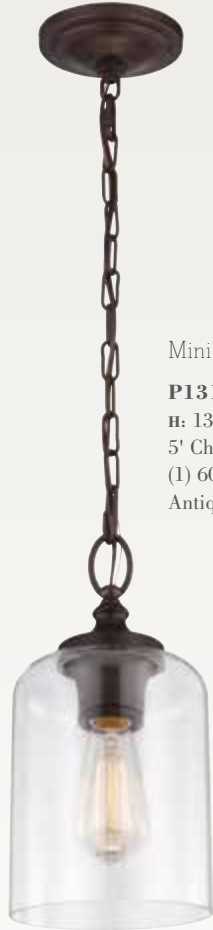

Mini-Pendant
P1320 BS
 H: 13.1875" D: 6.5"
 5' Chain Included
 (1) 60W Medium
 Antique Bulb Recommended

Mini-Pendant
P1310 BS
 H: 13.1875" D: 6.5"
 5' Chain Included
 (1) 60W Medium
 Antique Bulb Recommended

Mini-Pendant
P1310 ORB
 H: 13.1875" D: 6.5"
 5' Chain Included
 (1) 60W Medium
 Antique Bulb Recommended

Mini-Pendant
P1320 PN
 H: 13.1875" D: 6.5"
 5' Chain Included
 (1) 60W Medium
 Antique Bulb Recommended

Flushmount
FM404 PN
 H: 8.9375" D: 9"
 (1) 60W Medium
 Antique Bulb Recommended

Flushmount
FM404 ORB
 H: 8.9375" D: 9"
 (1) 60W Medium
 Antique Bulb Recommended

Flushmount
FM408 BS
 H: 8.9375" D: 9"
 (1) 60W Medium
 Antique Bulb Recommended

Flushmount
FM408 PN
 H: 8.9375" D: 9"
 (1) 60W Medium
 Antique Bulb Recommended

Flushmount
FM408 ORB
 H: 8.9375" D: 9"
 (1) 60W Medium
 Antique Bulb Recommended

REFERENCE GUIDE

Iconography

Our icons are designed to help you easily identify specific features of our products to determine if they meet your requirements. Below is the list of icons used throughout this catalog.