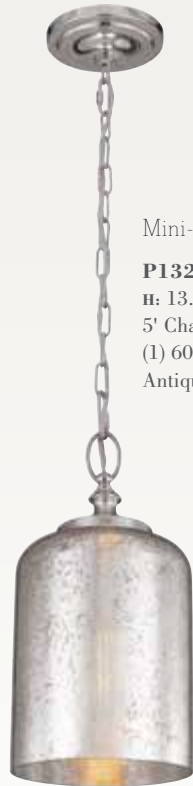

Mini-Pendant
P1320 BS
 H: 13.1875" D: 6.5"
 5' Chain Included
 (1) 60W Medium
 Antique Bulb Recommended

Mini-Pendant
P1310 BS
 H: 13.1875" D: 6.5"
 5' Chain Included
 (1) 60W Medium
 Antique Bulb Recommended

Mini-Pendant
P1310 ORB
 H: 13.1875" D: 6.5"
 5' Chain Included
 (1) 60W Medium
 Antique Bulb Recommended

Mini-Pendant
P1320 PN
 H: 13.1875" D: 6.5"
 5' Chain Included
 (1) 60W Medium
 Antique Bulb Recommended

Flushmount
FM404 PN
 H: 8.9375" D: 9"
 (1) 60W Medium
 Antique Bulb Recommended

Flushmount
FM404 ORB
 H: 8.9375" D: 9"
 (1) 60W Medium
 Antique Bulb Recommended

Flushmount
FM408 BS
 H: 8.9375" D: 9"
 (1) 60W Medium
 Antique Bulb Recommended

Flushmount
FM408 PN
 H: 8.9375" D: 9"
 (1) 60W Medium
 Antique Bulb Recommended

Flushmount
FM408 ORB
 H: 8.9375" D: 9"
 (1) 60W Medium
 Antique Bulb Recommended

REFERENCE GUIDE

Iconography

Our icons are designed to help you easily identify specific features of our products to determine if they meet your requirements. Below is the list of icons used throughout this catalog.