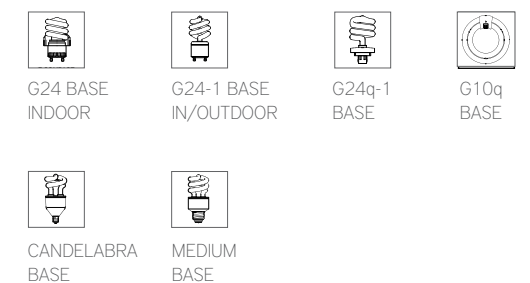

VAULTED CEILINGS

All Feiss pendants featuring stem kits come with canopies equipped with a 90° swivel to allow for mounting on vaulted ceilings.

QUICK LINKS

All Feiss chain hung fixtures include two quick links for easy installation.

Light Bulb Reference Guide

The bulb icons below will help you identify specific bulbs our fixtures may use. These icons can help you determine the specific shape and bulb type to use for your fixture.

MEDIUM BASE

HALOGEN LAMP

COMPACT FLUORESCENT LAMP

CANDELABRA BASE

FLUORESCENT LAMP