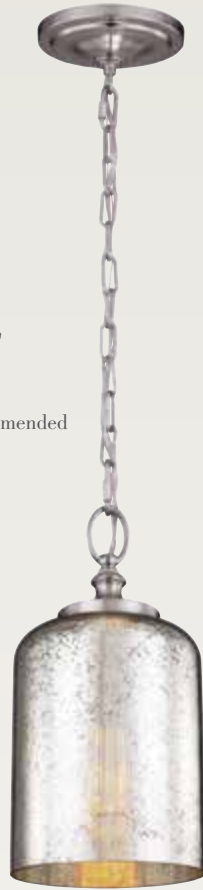

Mini-Pendant
P1320 BS
 H: 13.1875" D: 6.5"
 5' Chain Included
 (1) 60W Medium
 Antique Bulb Recommended

Mini-Pendant
P1310 BS
 H: 13.1875" D: 6.5"
 5' Chain Included
 (1) 60W Medium
 Antique Bulb Recommended

Mini-Pendant
P1310 ORB
 H: 13.1875" D: 6.5"
 5' Chain Included
 (1) 60W Medium
 Antique Bulb Recommended

Mini-Pendant
P1320 PN
 H: 13.1875" D: 6.5"
 5' Chain Included
 (1) 60W Medium
 Antique Bulb Recommended

Flushmount
FM404 PN
 H: 8.9375" D: 9"
 (1) 60W Medium
 Antique Bulb Recommended

Flushmount
FM404 ORB
 H: 8.9375" D: 9"
 (1) 60W Medium
 Antique Bulb Recommended

Flushmount
FM408 BS
 H: 8.9375" D: 9"
 (1) 60W Medium
 Antique Bulb Recommended

Flushmount
FM408 PN
 H: 8.9375" D: 9"
 (1) 60W Medium
 Antique Bulb Recommended

Flushmount
FM408 ORB
 H: 8.9375" D: 9"
 (1) 60W Medium
 Antique Bulb Recommended

REFERENCE GUIDE

Iconography

Our icons are designed to help you easily identify specific features of our products to determine if they meet your requirements. Below is the list of icons used throughout this catalog.