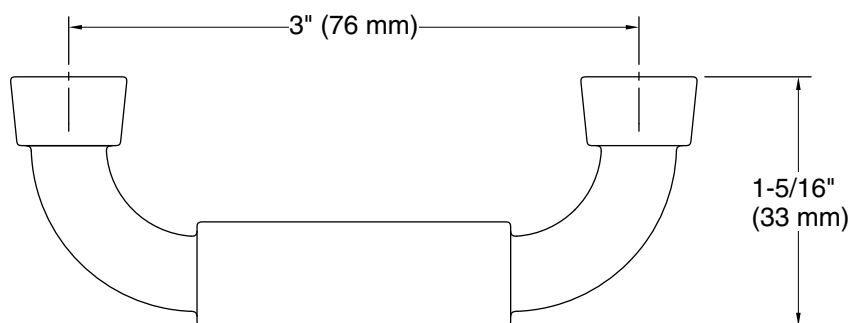

Features

- 3" (76 mm) cabinet pull

Material

- Premium metal construction for durability and reliability
- KOHLER finishes resist corrosion and tarnishing

Codes/Standards

None Applicable

KOHLER® Faucet Lifetime Limited Warranty

Technical Information

All product dimensions are nominal.

Material: Zinc