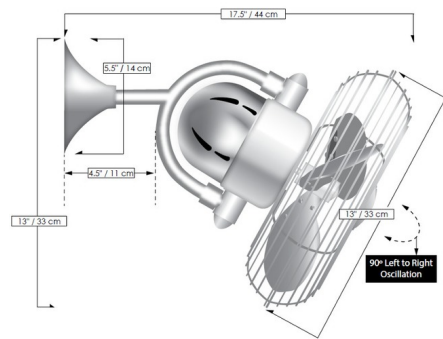

Description

The Atlas Fan Kaye Wall/Ceiling Fan is available in a variety of finishes with hand-balanced metal blades and metal safety cages. Reminiscent of train cabin fans of yester-year, Kaye will cool down your favorite space with poise and determination. Oscillation of 90 degrees allows air flow in any direction. Kaye's profile is low, however its strength and character define it. Includes a 3 speed Decora-style wall control in White and side-mounted wall junction box. Limited lifetime warranty. Optional remote control sold separately.

Shown in gloss white

Specifications

COLOR	N/A
BODY FINISH	Gloss White
WATTAGE	N/A
DIMMER	N/A
DIMENSIONS	13"W x 17.5"H x 17.5"D
BULB	N/A
COUNTRY OF ORIGIN	China

CLICK TO VIEW PRODUCT

Notes: