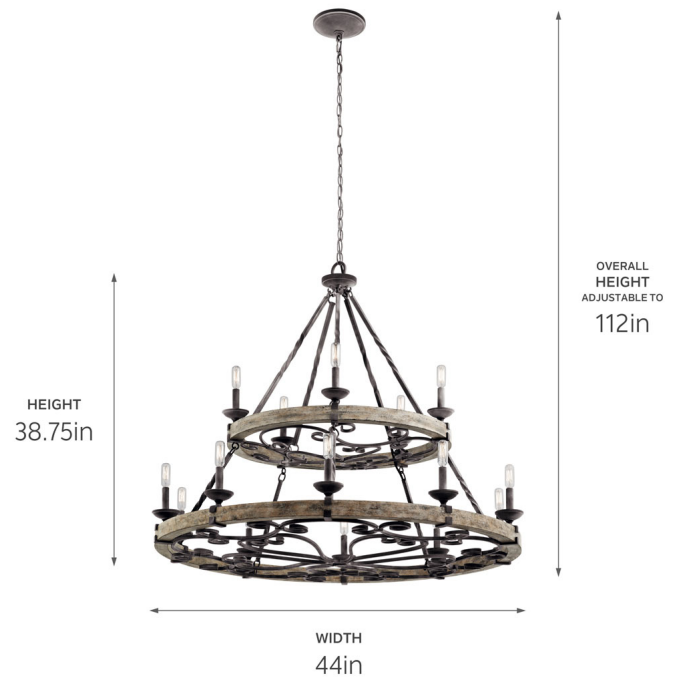

SPECIFICATIONS

Certifications/Qualifications

Prop65	No
DarkSky Approved	No
Location Rating	Dry kichler.com/warranty

Dimensions

Height	38.75"
Overall Height	112"
Weight	44.5 LBS
Canopy Width	7"
Canopy Depth	1.38"
Chain/Stem Length	72"

Electrical

Input Voltage	120 V

Light Source

Light Source	Bulb
Lamp Included	Not Included
# Of Bulbs/LED Modules	15
Max Or Nominal Watt	60 W
Lamp Type	B
Socket Type	E12 (Candelabra)
Dimmable	Yes
Dimmable Notes	Dimmable when used with dimmer switch (sold separately); when using LED bulbs, see bulb manufacturer dimming specifications.

Mounting/Installation

Interior/Exterior	Interior Product
Mounting Style	SCREW COLLAR LOOP
Mounting Weight	44.5 LBS
Modular	No
Lead Wire Length	156

FIXTURE ATTRIBUTES

Housing/Glass

Primary Material	Steel
Shade Included	No

Product/Ordering Information

SKU	43826WZC
Finish	Weathered Zinc
UPC	783927472982

Finishes

ALSO IN THIS FAMILY