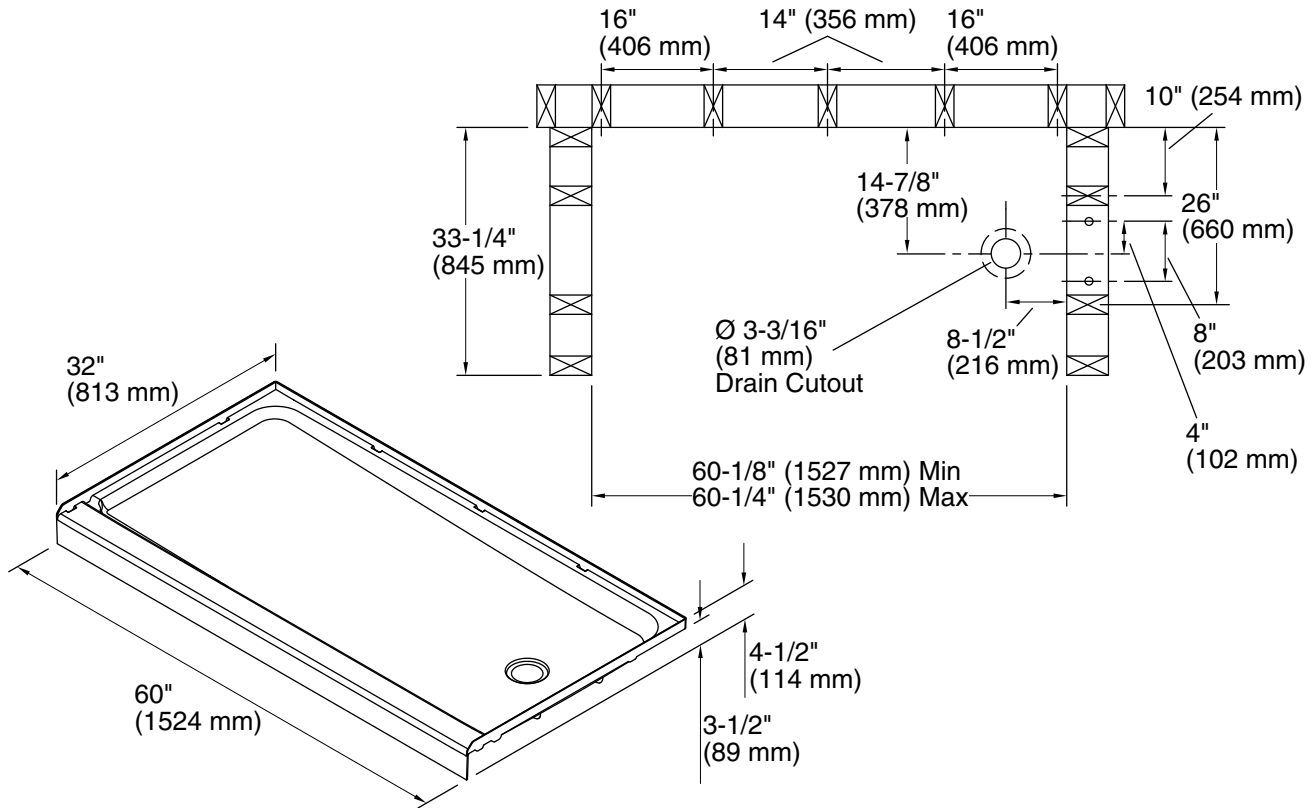

For the most current Specification Sheet, go to www.sterlingplumbing.com.

3-21-2026 20:06 - US/CA

Technical Information

All product dimensions are nominal.

- Drain location: Right
- Weight: 35.6 lbs (16.1 kg)
- Minimum flat for door: 3" (76 mm)