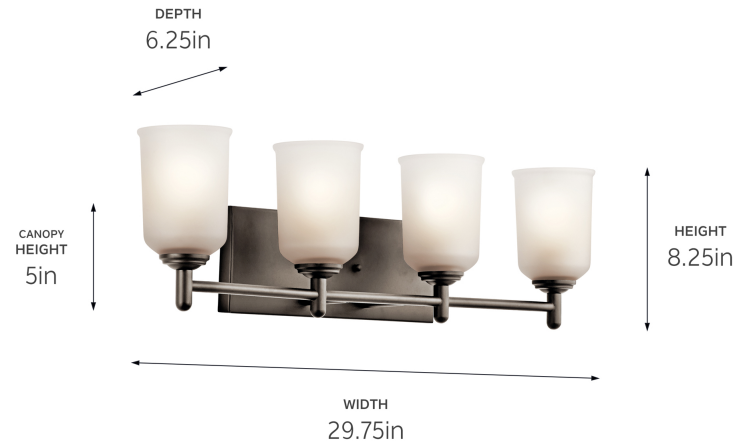

SPECIFICATIONS

Certifications/Qualifications

ADA Compliant	No
Prop65	No
DarkSky Approved	No
Location Rating	Damp
	kichler.com/warranty

Dimensions

Height	8.25"
Width	29.75"
Height From Center Of Wall Opening (Spec Sheet)	5.5"
Depth	6.25"
Weight	9.77 LBS
Canopy Height	14"
Canopy Width	14"
Canopy Depth	0.75"

Electrical

Input Voltage	120 V

Light Source

Light Source	Bulb
Lamp Included	Not Included
# Of Bulbs/LED Modules	4
Max Or Nominal Watt	100 W
Lamp Type	A19
Socket Type	E26 (Medium)
Dimmable	Yes
Dimmable Notes	Dimmable when used with dimmer switch (sold separately); when using LED bulbs, see bulb manufacturer dimming specifications.

Mounting/Installation

Interior/Exterior	Interior Product
Mounting Style	WALL MOUNT
Mounting Weight	3.61 LBS
Install Glass Up Or Down	Both
Modular	No
Lead Wire Length	6

FIXTURE ATTRIBUTES

Housing/Glass

Primary Material	Steel
Shade Included	No
Shade Dimensions	4.50 DIA X 6.00

Product/Ordering Information

SKU	45575OZ
Finish	Olde Bronze
UPC	783927444750

Finishes

- Black
- Black
- Brushed Nickel
- Brushed Nickel
- Chrome
- Chrome

ALSO IN THIS FAMILY

43670NBRCLR