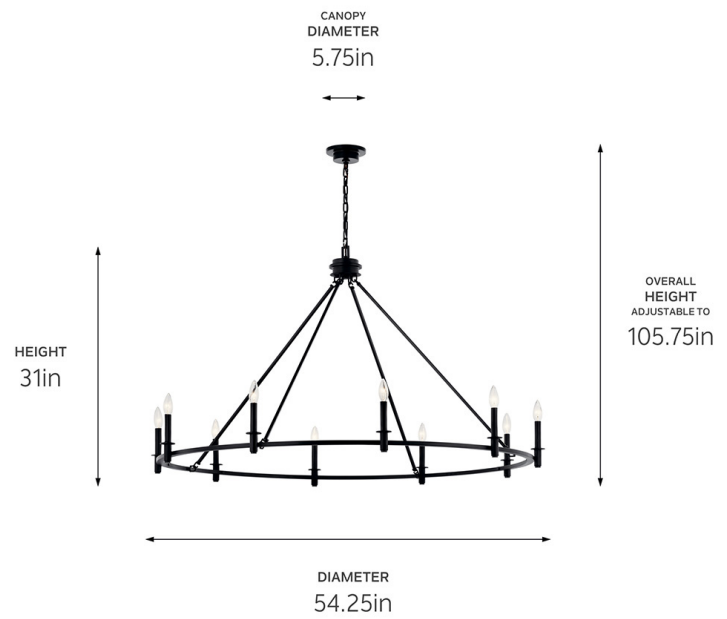

SPECIFICATIONS

Certifications/Qualifications

ADA Compliant	No
Prop65	No
Location Rating	Dry
	kichler.com/warranty

Dimensions

Height	31"
Overall Height	105.75"
Weight	15.5 LBS
Canopy Width	5.75"
Canopy Depth	1.5"
Chain/Stem Length	72"

Electrical

Input Voltage	120 V

Light Source

Light Source	Bulb
Lamp Included	Not Included
# Of Bulbs/LED Modules	10
Max Or Nominal Watt	60 W
Lamp Type	B
Socket Type	E12 (Candelabra)
Dimmable	Yes

Mounting/Installation

Interior/Exterior	Interior Product
Mounting Weight	15.5 LBS
Lead Wire Length	144"
Wire Connectors	Wire Nuts

FIXTURE ATTRIBUTES

Housing/Glass

Primary Material	Steel
Shade Included	No
Max Stem Tilt	90 °

Product/Ordering Information

Sku	52707BK
Finish	Black
UPC	783927046893

Finishes

- Black
- Champagne Bronze™
- Polished Nickel