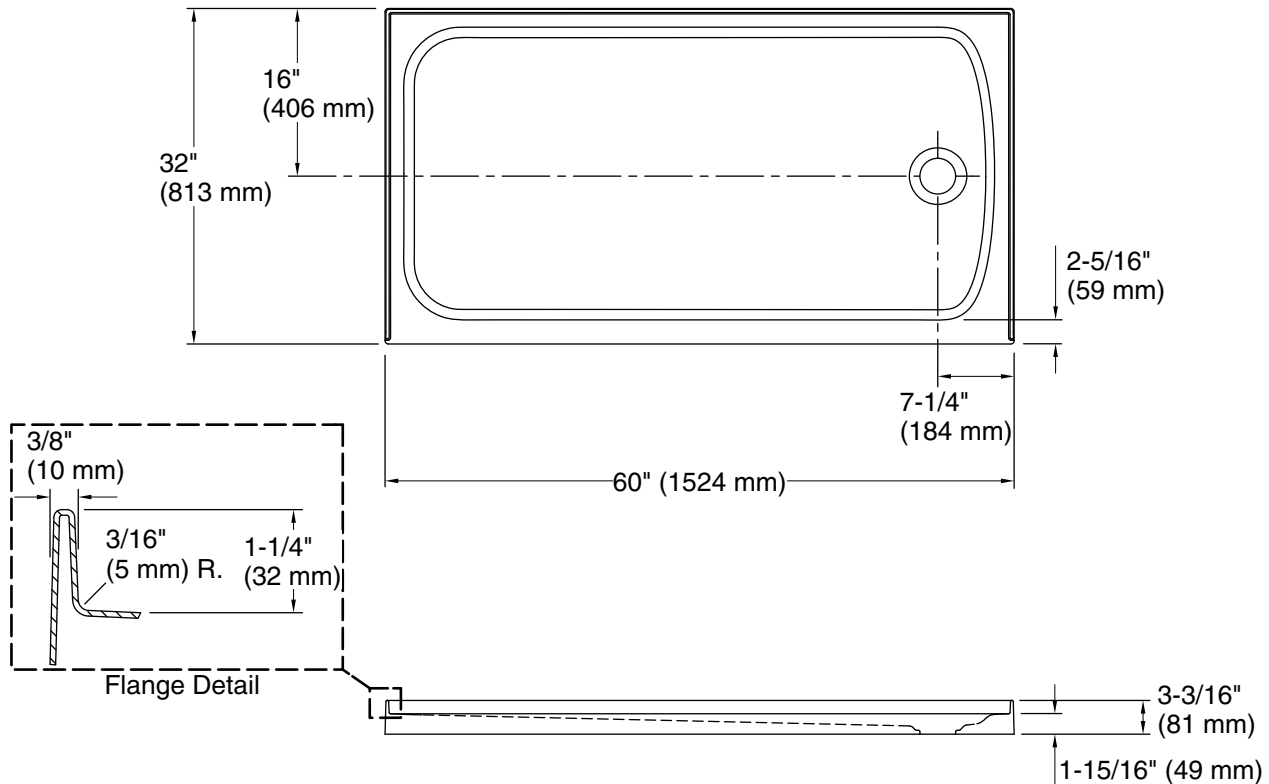

or

K-707206-D3 Frameless Sliding Shower Door

or

K-707206-L 76" H sliding shower door with 5/16"-thick glass

Recommended Products/Accessories

K-9132 Shower Drain

K-23726 Drain treatment

Codes/Standards

Color	Code	Description
-------	------	-------------

	0	White
---	---	-------

Technical Information

All product dimensions are nominal.

Drain location:	Right
Weight:	128 lbs (58.1 kg)
Minimum flat for door:	2" (51 mm)