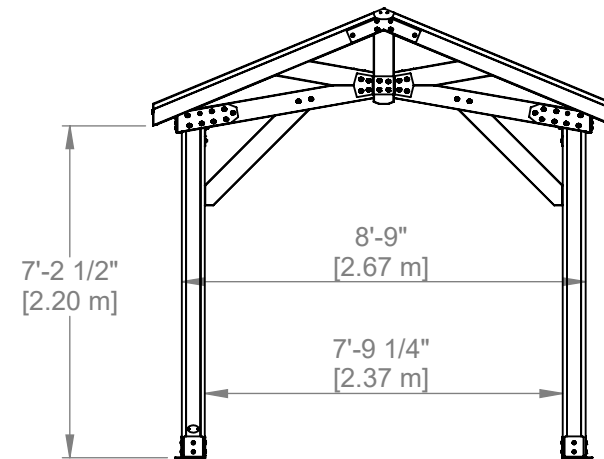

Part Number 2206069 10x10 NORWOOD GAZEBO FOOTPRINT

SHEET 1 OF 1

SIZE

Backyard Discovery
3305 Airport Drive Pittsburg, KS. 66762
www.backyarddiscovery.com

This drawing and its contents are the property of Backyard Discovery issued in strict confidence and shall not without the prior written permission of the above stated company, be reproduced, copied, or used for any purpose whatsoever except the manufacture of articles for Backyard Discovery. This drawing is loaned and subject to return upon demand.

TOLERANCES UNLESS OTHERWISE SPECIFIED
(UNITS: mm)
GENERAL = +1 -0
X.X = ±0.5mm
ANGULAR = ±0.5°

FINISH
SCALE NONE
DATE 5/24/2022
DRAWN BY LR

DESCRIPTION
10x10 NORWOOD GAZEBO FOOTPRINT

PART NUMBER
2206069

LABEL REV