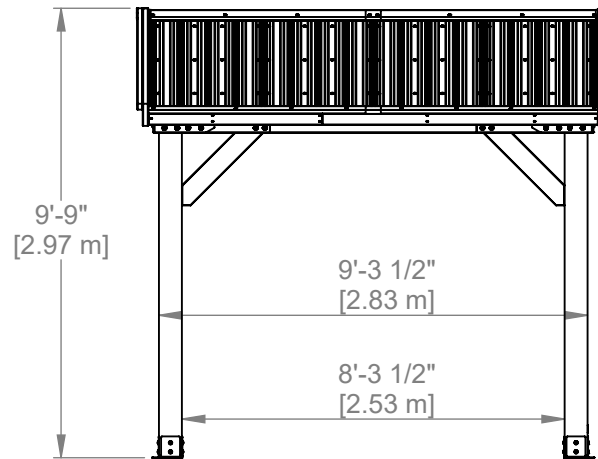

Part Number 2206069 10x10 NORWOOD GAZEBO FOOTPRINT

SHEET 1 OF 1

SIZE

Backyard Discovery
3305 Airport Drive Pittsburg, KS. 66762
www.backyarddiscovery.com

This drawing and its contents are the property of Backyard Discovery issued in strict confidence and shall not without the prior written permission of the above stated company, be reproduced, copied, or used for any purpose whatsoever except the manufacture of articles for Backyard Discovery. This drawing is loaned and subject to return upon demand.

TOLERANCES UNLESS OTHERWISE SPECIFIED
(UNITS: mm)
GENERAL = +1 -0
X.X = ±0.5mm
ANGULAR = ±0.5°

FINISH
SCALE NONE
DATE 5/24/2022
DRAWN BY LR

DESCRIPTION
10x10 NORWOOD GAZEBO FOOTPRINT

PART NUMBER
2206069

LABEL REV