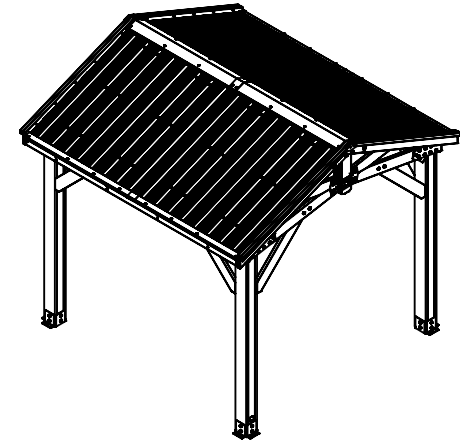

Part Number 2206069 10x10 NORWOOD GAZEBO FOOTPRINT

SHEET 1 OF 1

SIZE

Backyard Discovery
3305 Airport Drive Pittsburg, KS. 66762
www.backyarddiscovery.com

This drawing and its contents are the property of Backyard Discovery issued in strict confidence and shall not without the prior written permission of the above stated company, be reproduced, copied, or used for any purpose whatsoever except the manufacture of articles for Backyard Discovery. This drawing is loaned and subject to return upon demand.

TOLERANCES UNLESS OTHERWISE SPECIFIED
(UNITS: mm)
GENERAL = +1 -0
X.X = ±0.5mm
ANGULAR = ±0.5°

FINISH
SCALE NONE
DATE 5/24/2022
DRAWN BY LR

DESCRIPTION
10x10 NORWOOD GAZEBO FOOTPRINT

PART NUMBER
2206069

LABEL REV