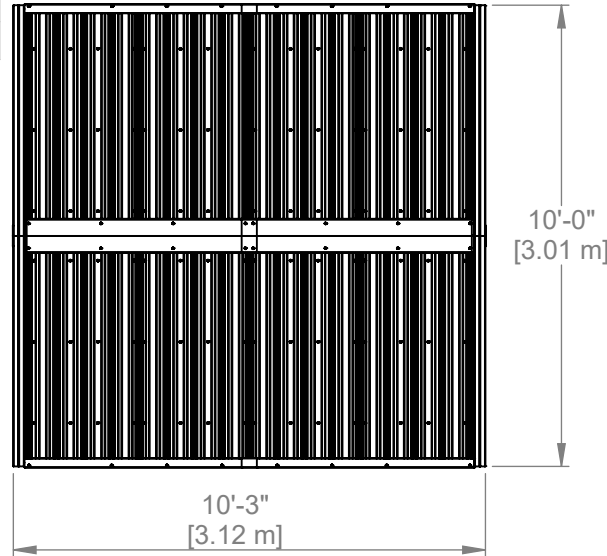

Part Number 2206069 10x10 NORWOOD GAZEBO FOOTPRINT

SHEET 1 OF 1

SIZE

Backyard Discovery
3305 Airport Drive Pittsburg, KS. 66762
www.backyarddiscovery.com

This drawing and its contents are the property of Backyard Discovery issued in strict confidence and shall not without the prior written permission of the above stated company, be reproduced, copied, or used for any purpose whatsoever except the manufacture of articles for Backyard Discovery. This drawing is loaned and subject to return upon demand.

TOLERANCES UNLESS OTHERWISE SPECIFIED
(UNITS: mm)
GENERAL = +1 -0
X.X = ±0.5mm
ANGULAR = ±0.5°

FINISH
SCALE NONE
DATE 5/24/2022
DRAWN BY LR

DESCRIPTION
10x10 NORWOOD GAZEBO FOOTPRINT

PART NUMBER
2206069

LABEL REV