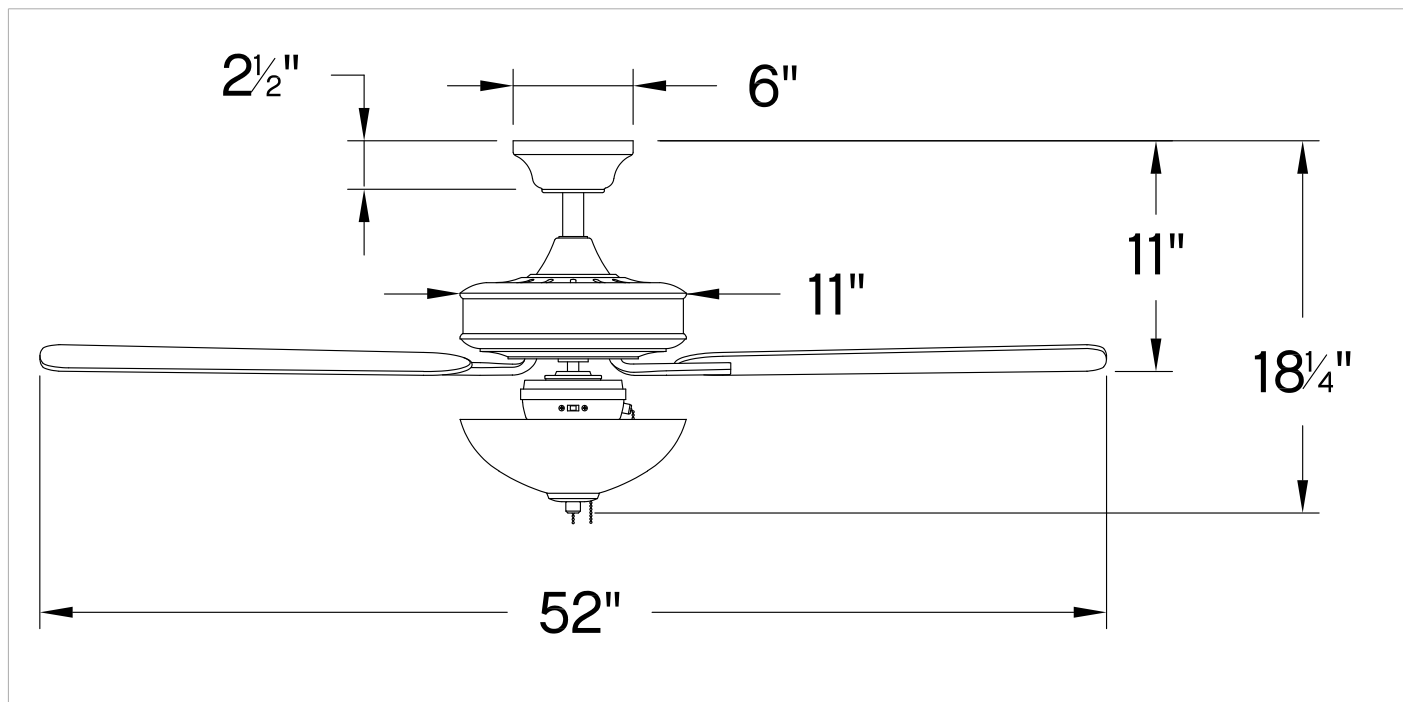

METRO ILLUMINATED

903352FCW-LIA

METRO ILLUMINATED 52" LED FAN

DETAILS	
FAN FINISH:	Chalk White
GLASS:	Etched Opal
BLADE COUNT:	5
SLOPE DEGREE:	20

DIMENSIONS	
WIDTH:	52"
HEIGHT:	14.8"

LIGHT SOURCE	
LED NAME:	(2) E900460LED
VOLTAGE:	120v
LUMENS:	1620
CRI:	90

MOUNTING	
CANOPY:	6" Dia.
LEAD WIRE:	1 x 76"

SHIPPING	
CARTON LENGTH:	23.2
CARTON WIDTH:	13.4
CARTON HEIGHT:	10.3

Metro Illuminated evokes a sense of timeless tradition to interiors of all styles. Metro Illuminated is available in Brushed Nickel with Silver or Matte Black blades, Chalk White with Chalk White or Weathered Wood blades, Matte Black with Matte Black or Walnut blades, Metallic Matte Bronze with Metallic Matte Bronze or Walnut blades. Metro Illuminated features an LED lamps and is part of the Regency Collection.

HINKLEY

HINKLEY
33000 Pin Oak Parkway
Avon Lake, OH 44012

PHONE: (440) 653-5500
Toll Free: 1 (800) 446-5539

hinkley.com

METRO ILLUMINATED 52" LED FAN

903352FCW-LIA

PERFORMANCE SPECIFICATIONS	STANDARD		DUAL MOUNT	
	HIGH SPEED	AVERAGE SPEED	HIGH SPEED	AVERAGE SPEED
Airflow	4577	3427	4443	3196
EnergyUse	58.3	36	61.8	38
EnergyCost	16	10	17	11
Efficiency	79	88	71.9	84
AMPS	0.5	0.36	0.52	0.38
RPMS	154	105	162	36