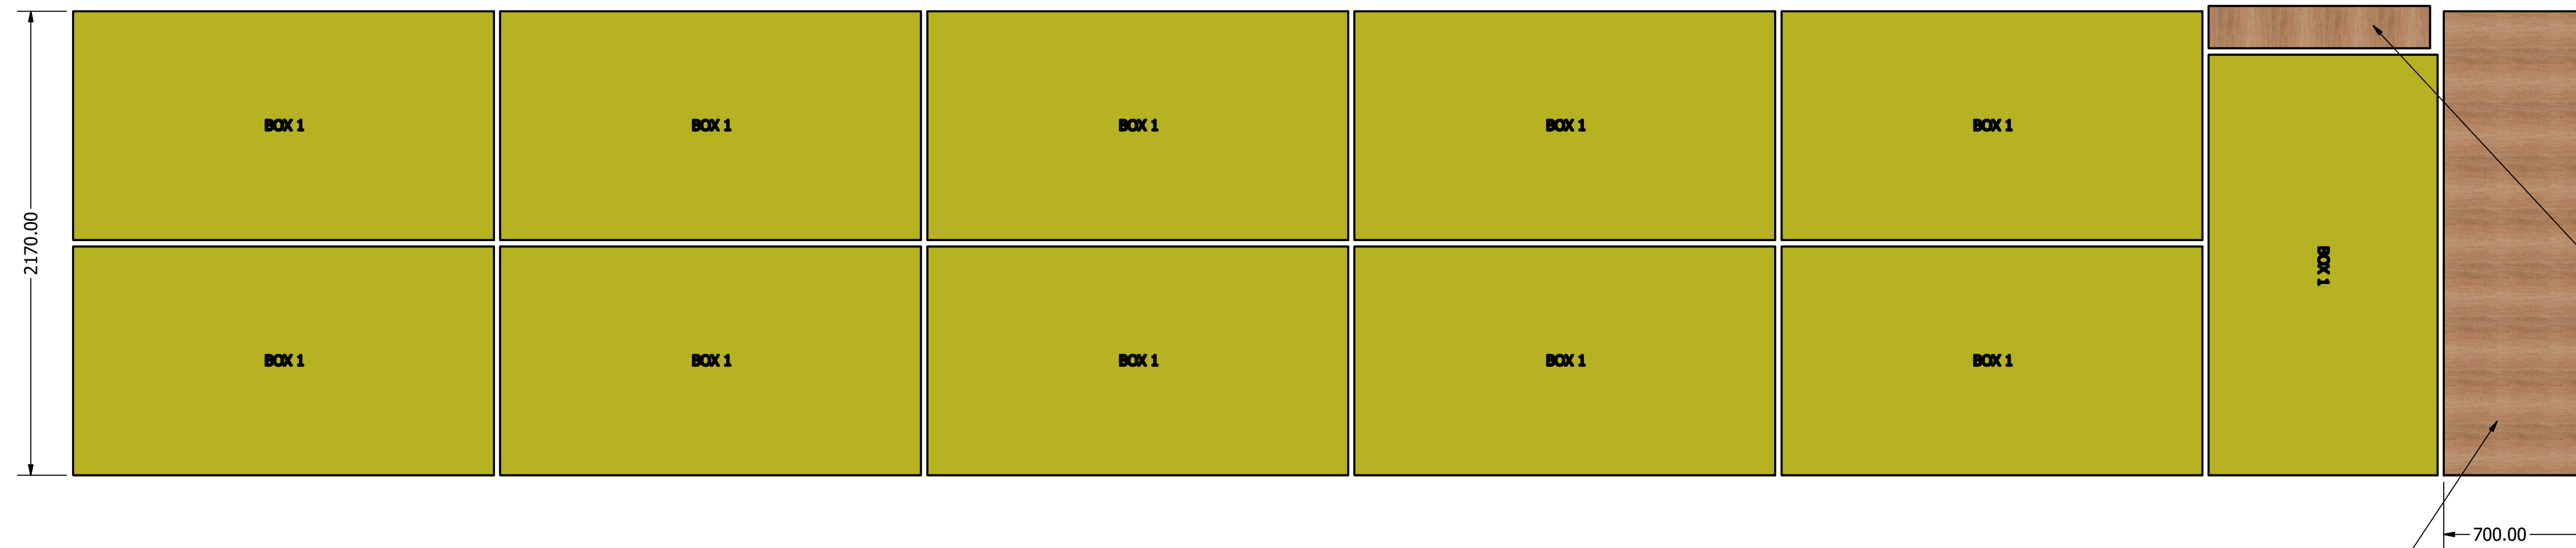

2504745, 2504745-V RYLAN 1P INDOOR INFRARED SAUNA Container Loading Diagram

(1 unit=1 box, 55 units/40HQ, 22 pallets/ 40HQ, Gross Weight: 9085kg)

Top view

Use air dunnage bag to fill this space.
使用集装箱冲气袋填充该空间，
货柜的宽度空间剩余尺寸大约为300mm。

Side view

Filling plywood frame:
填充胶合板支撑框架:
2200mm*700mm*2000mm ----1pcs

End view

DRAWN	Rudy	2019/8/19		
CHECKED			TITLE	
QA				
MFG				
APPROVED				
			SIZE	DWG NO
			D	2006522
			SCALE	1 / 20
			SHEET 1 OF 1	

Pallet A (3 units/pallet)

Pallet B (2 units/pallet)

DRAWN				
CHECKED		TITLE		
QA				
MFG				
APPROVED				
		SIZE	DWG NO	REV
		D		
		SCALE	1 : 8	SHEET 1 OF 1

BOX1: 148kg

DRAWN				
CHECKED		TITLE		
QA				
MFG				
APPROVED				
		SIZE D	DWG NO	REV
		SCALE 1 / 8	SHEET 1 OF 1	