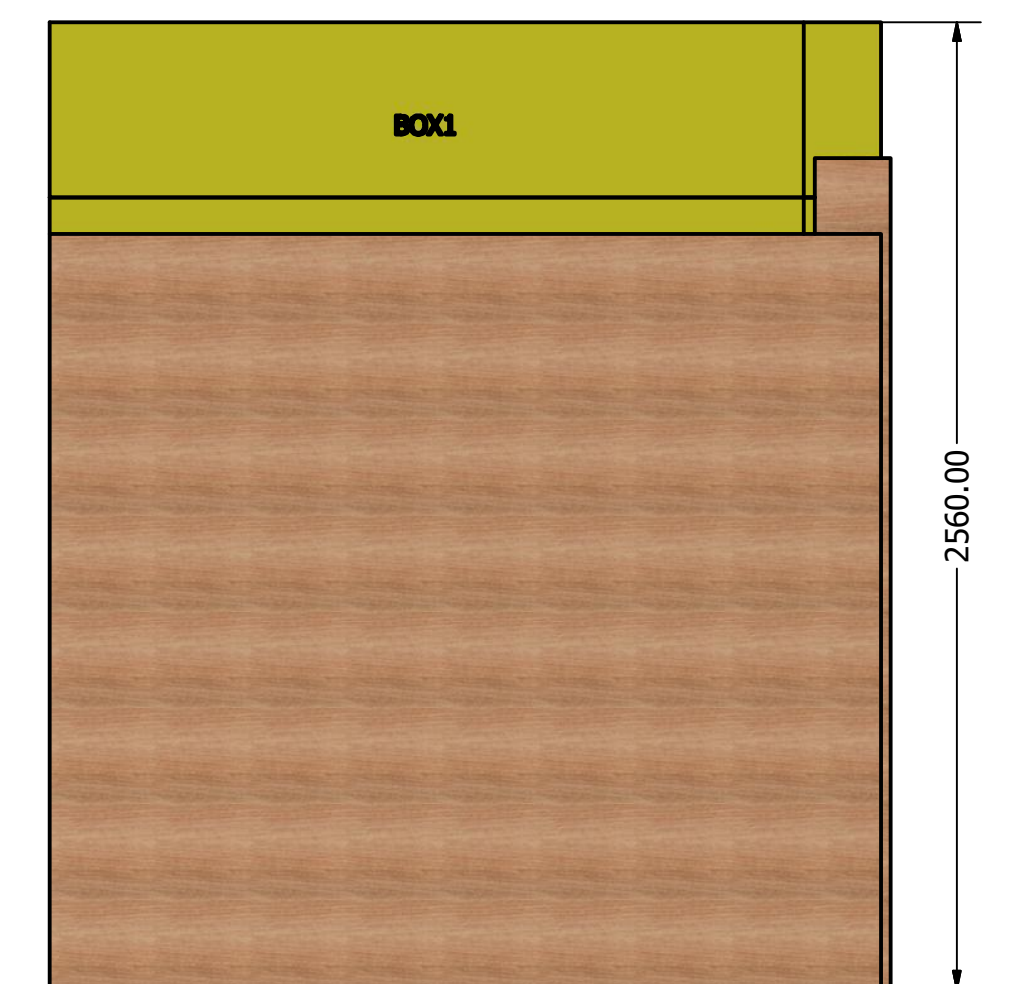

2504745, 2504745-V RYLAN 1P INDOOR INFRARED SAUNA Container Loading Diagram

(1 unit=1 box, 55 units/40HQ, 22 pallets/ 40HQ, Gross Weight: 9085kg)

Top view

Use air dunnage bag to fill this space.
使用集装箱冲气袋填充该空间，
货柜的宽度空间剩余尺寸大约为300mm。

Side view

Filling plywood frame:
填充胶合板支撑框架:
2200mm*700mm*2000mm ----1pcs

End view

DRAWN	Rudy	2019/8/19		
CHECKED			TITLE	
QA				
MFG				
APPROVED				
			SIZE	DWG NO
			D	2006522
			SCALE	1 / 20
			SHEET 1 OF 1	

Pallet A (3 units/pallet)

Pallet B (2 units/pallet)

DRAWN				
CHECKED		TITLE		
QA				
MFG				
APPROVED				
		SIZE	DWG NO	REV
		D		
		SCALE	1 : 8	SHEET 1 OF 1

BOX1: 148kg

DRAWN				
CHECKED		TITLE		
QA				
MFG				
APPROVED				
		SIZE D	DWG NO	REV
		SCALE 1 / 8	SHEET 1 OF 1	