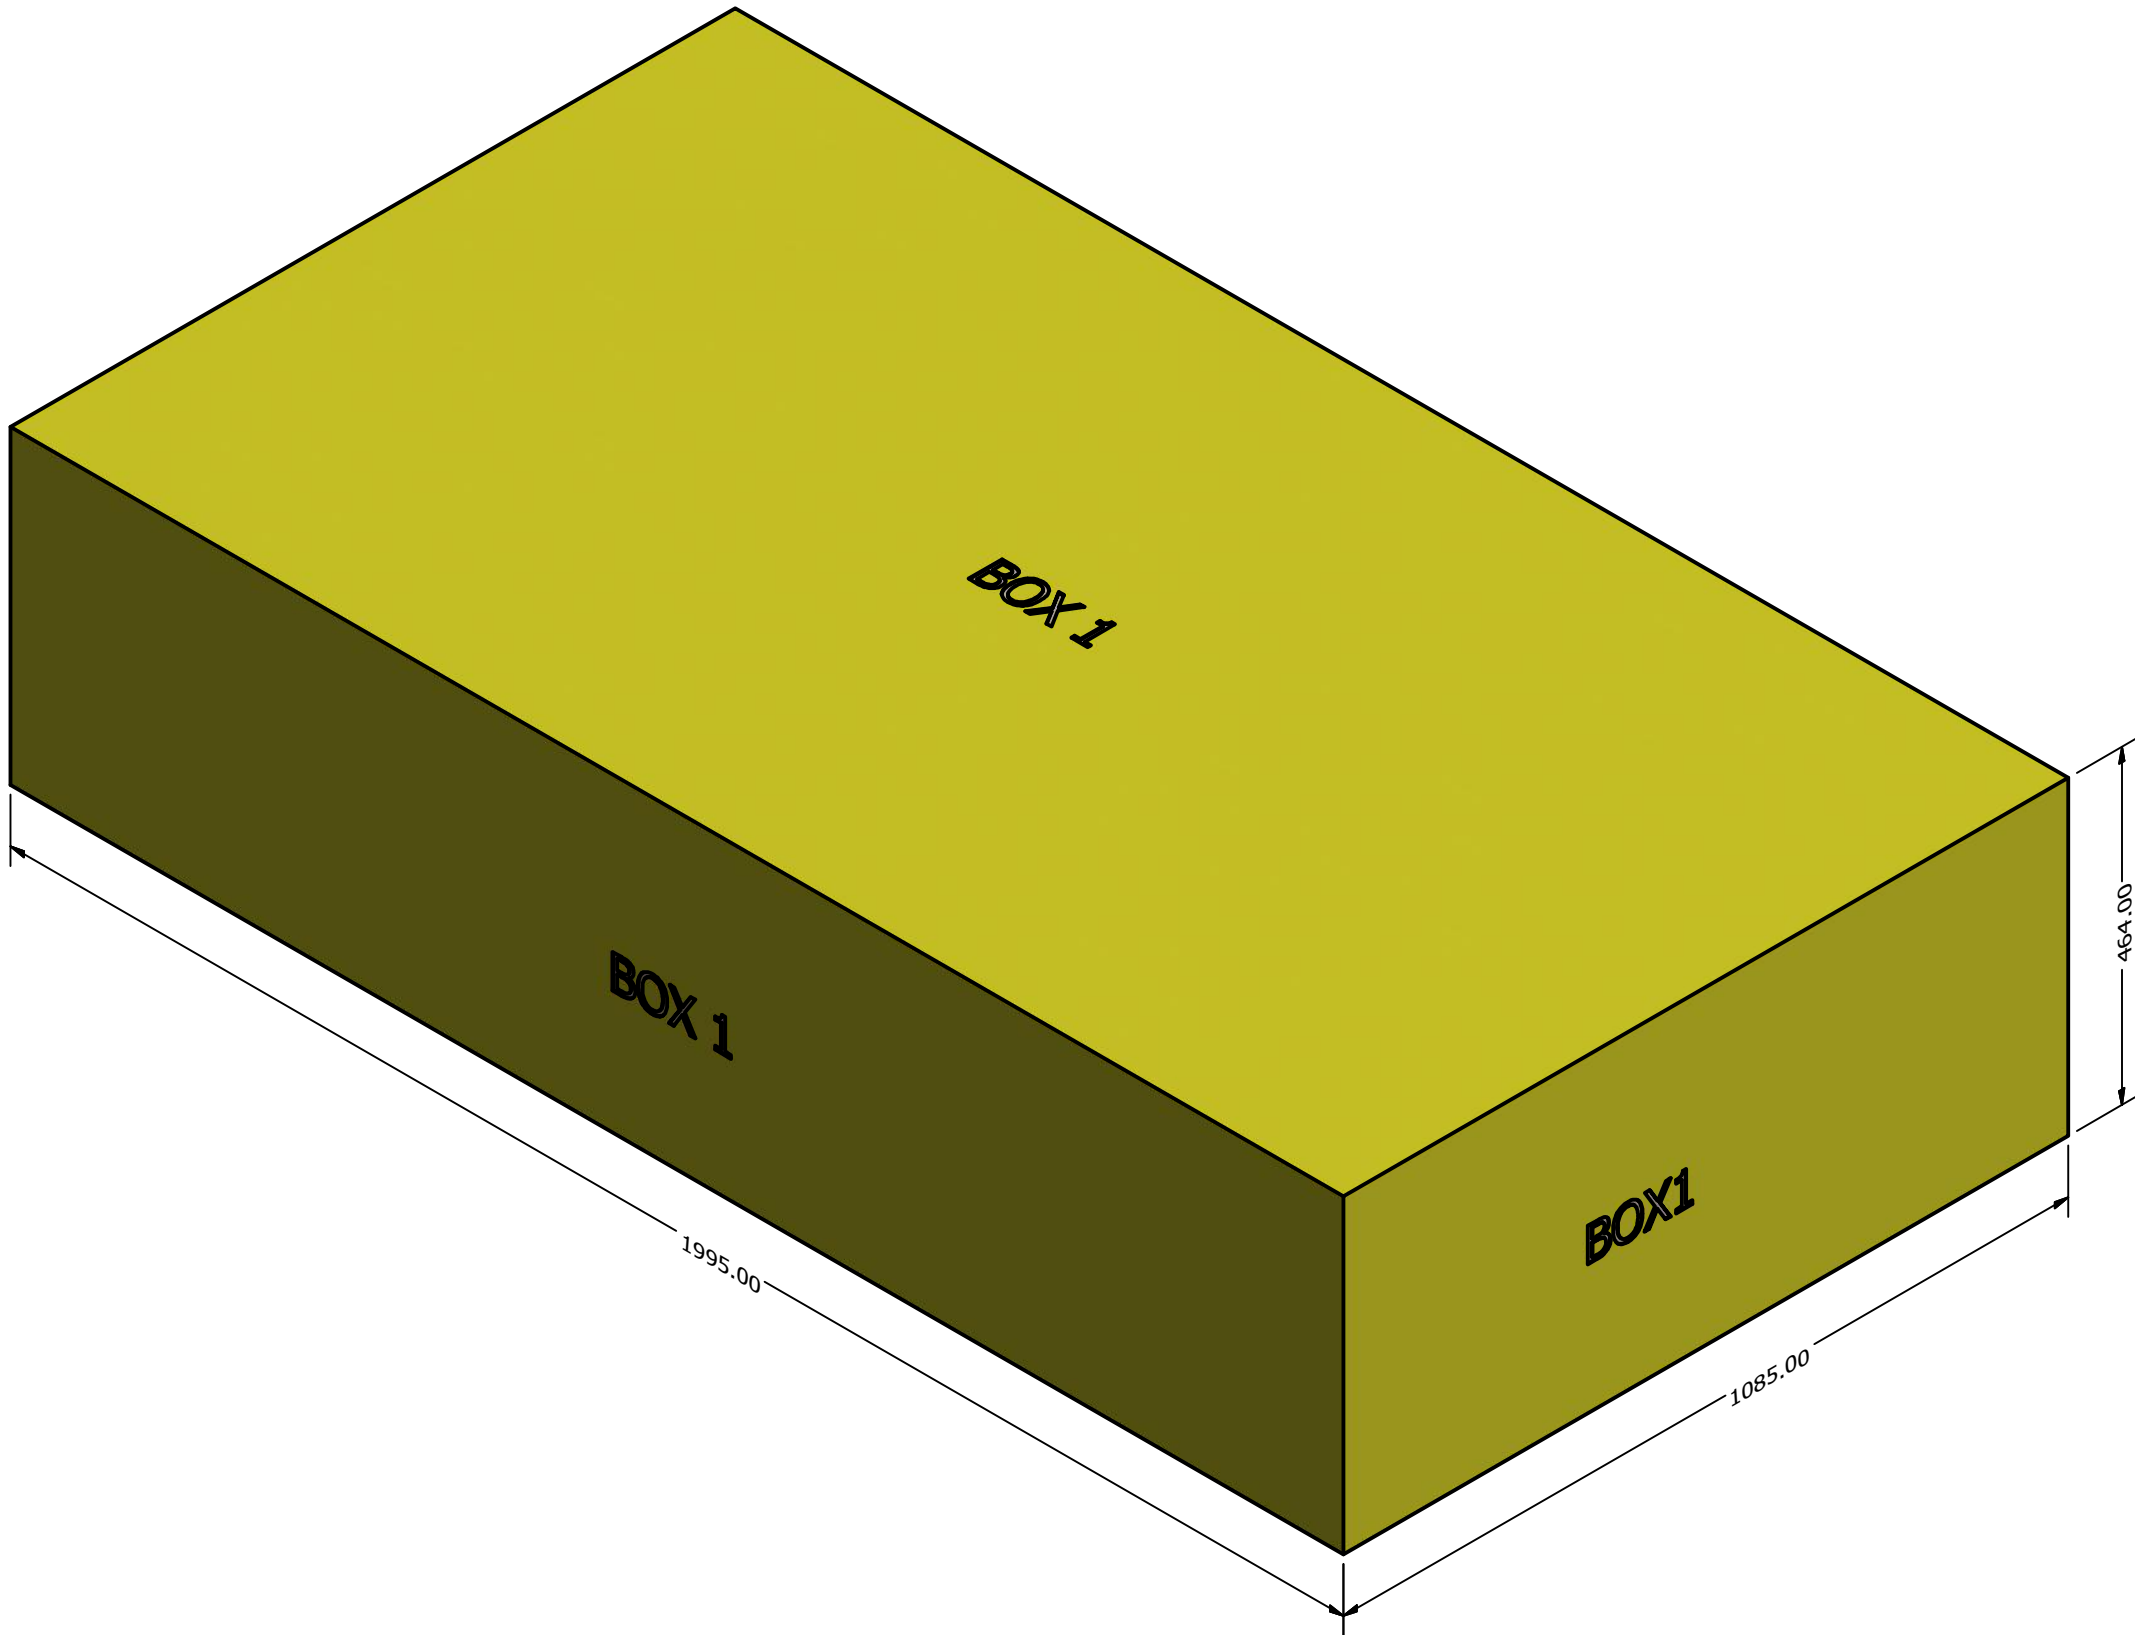

2504745, 2504745-V RYLAN 1P INDOOR INFRARED SAUNA Container Loading Diagram

(1 unit=1 box, 55 units/40HQ, 22 pallets/ 40HQ, Gross Weight: 9085kg)

Top view

Use air dunnage bag to fill this space.
使用集装箱冲气袋填充该空间，
货柜的宽度空间剩余尺寸大约为300mm。

Side view

Filling plywood frame:
填充胶合板支撑框架:
2200mm*700mm*2000mm ----1pcs

End view

DRAWN	Rudy	2019/8/19		
CHECKED			TITLE	
QA				
MFG				
APPROVED				
			SIZE	DWG NO
			D	2006522
			SCALE	1 / 20
			SHEET 1 OF 1	

Pallet A (3 units/pallet)

Pallet B (2 units/pallet)

DRAWN				
CHECKED		TITLE		
QA				
MFG				
APPROVED				
		SIZE	DWG NO	REV
		D		
		SCALE	1 : 8	SHEET 1 OF 1

BOX1: 148kg

DRAWN				
CHECKED		TITLE		
QA				
MFG				
APPROVED				
		SIZE D	DWG NO	REV
		SCALE 1 / 8	SHEET 1 OF 1	