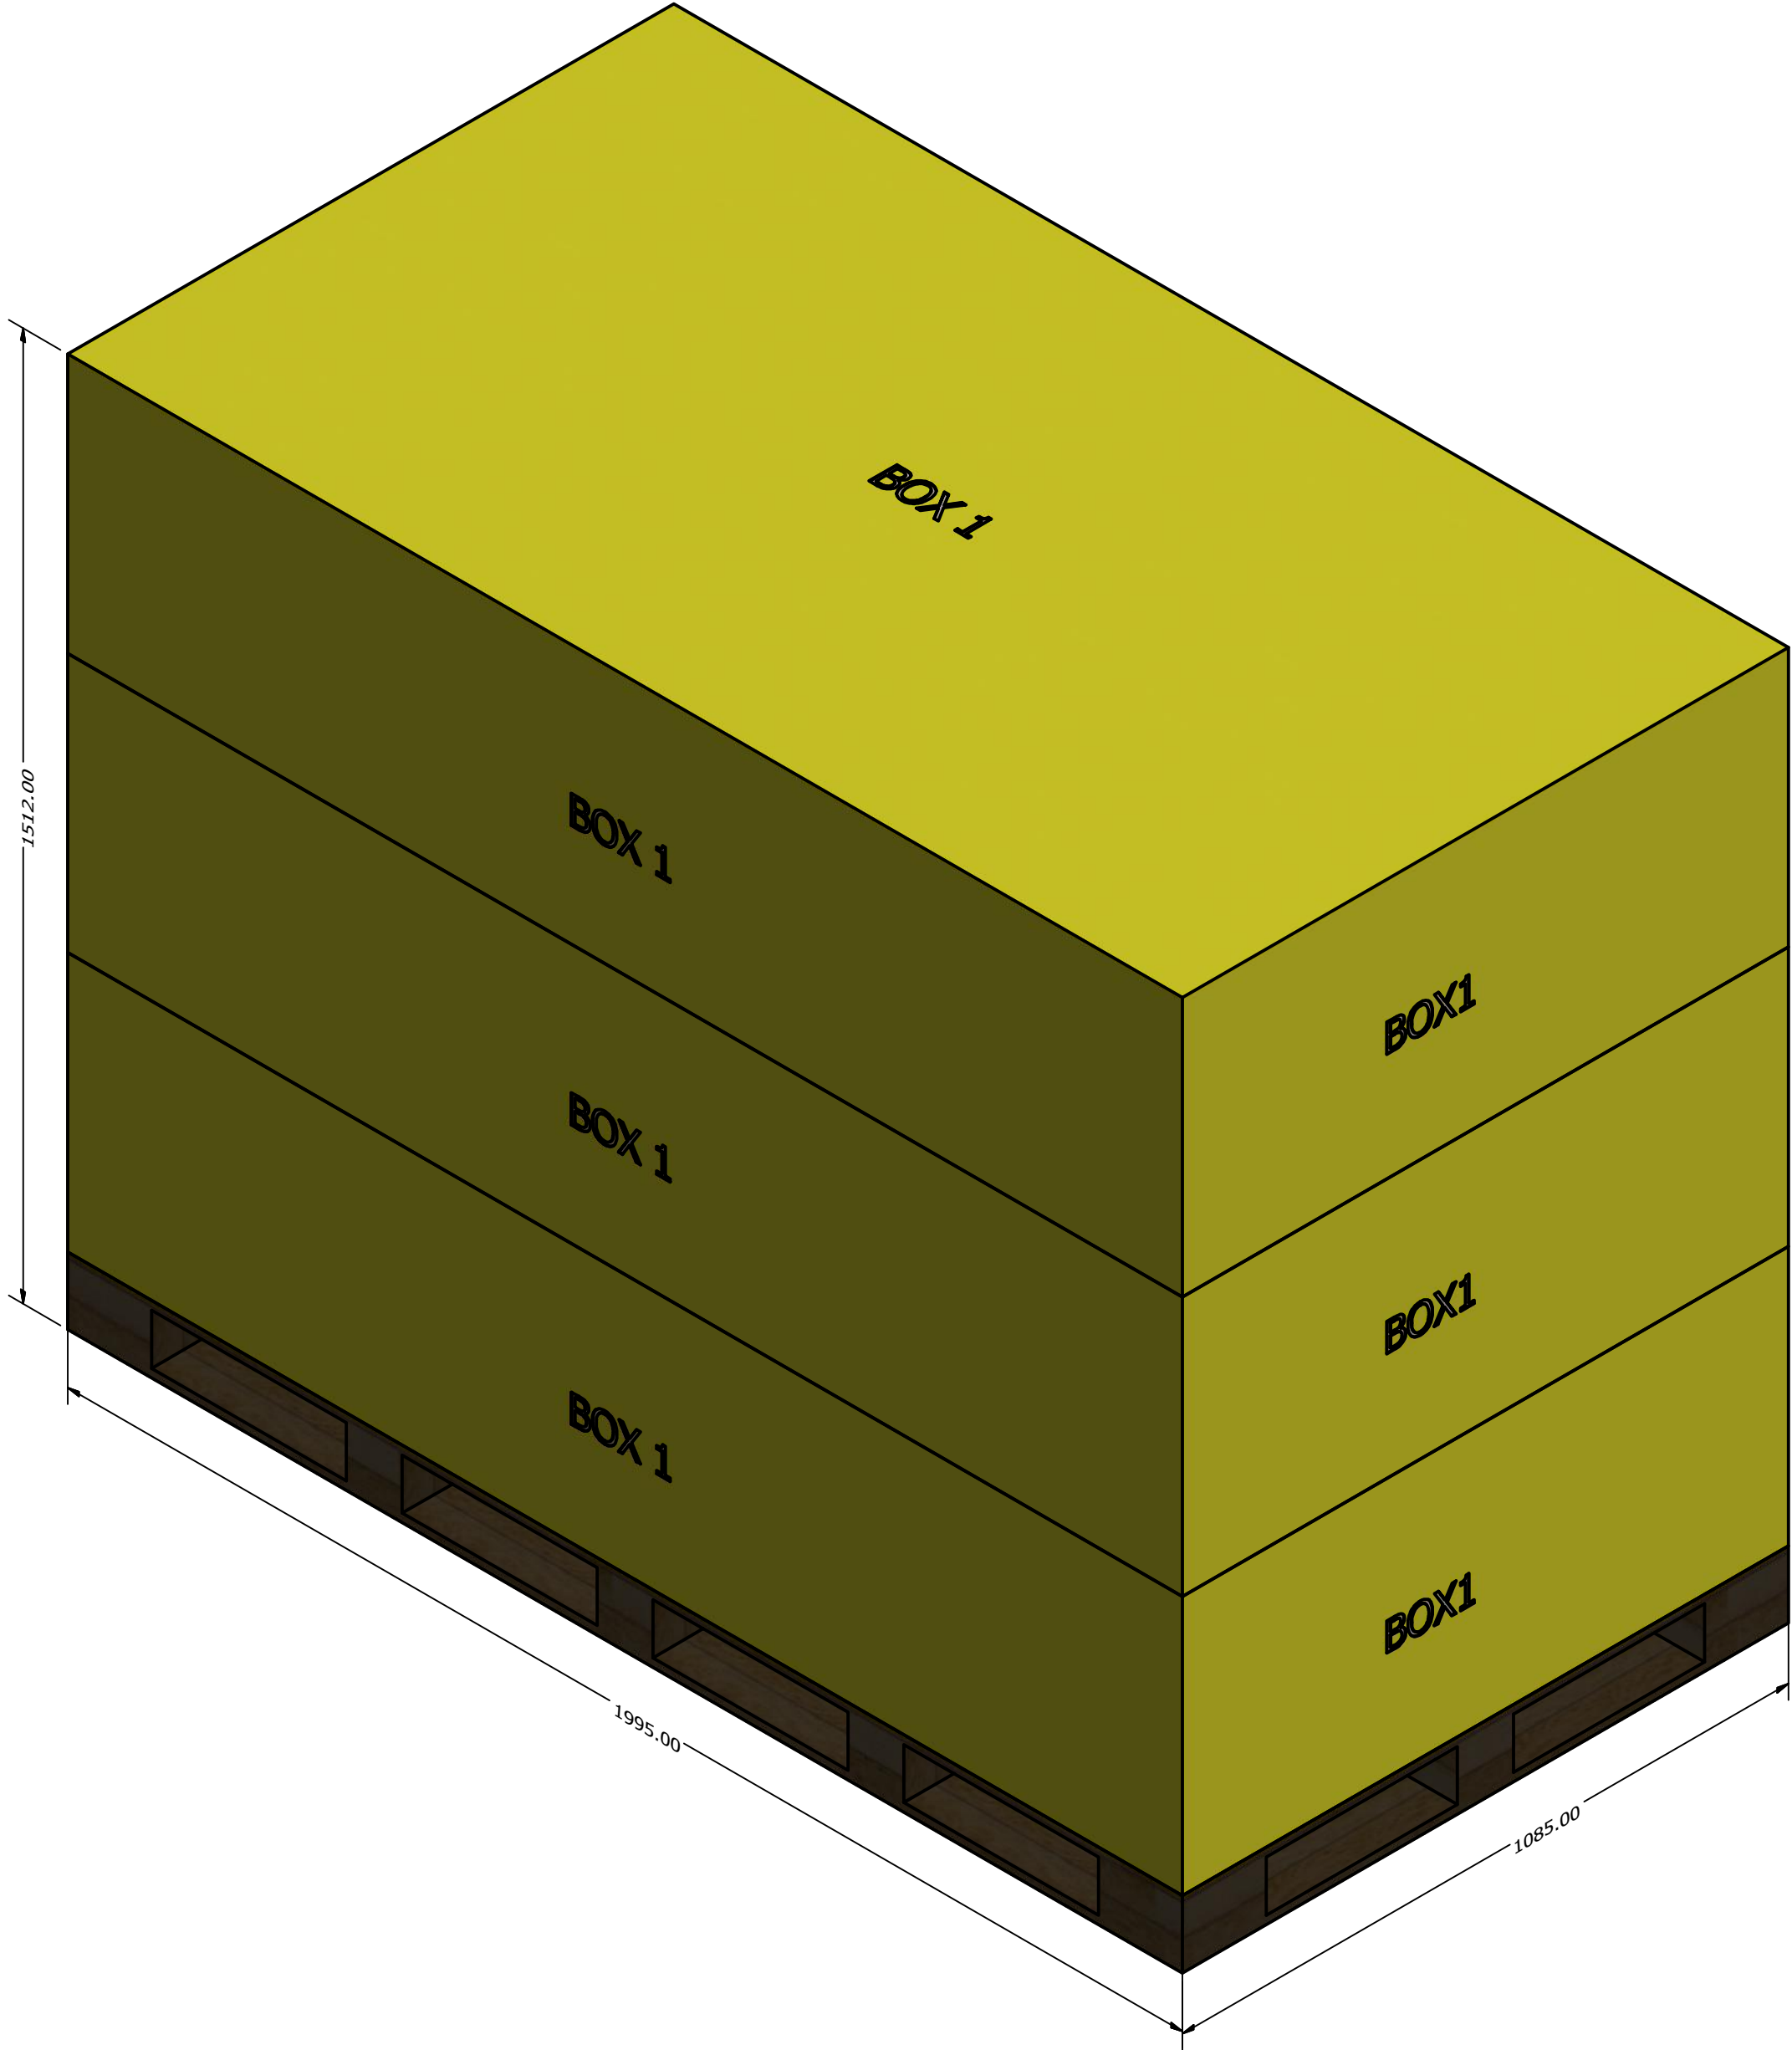

2504745, 2504745-V RYLAN 1P INDOOR INFRARED SAUNA Container Loading Diagram

(1 unit=1 box, 55 units/40HQ, 22 pallets/ 40HQ, Gross Weight: 9085kg)

Top view

Use air dunnage bag to fill this space.
使用集装箱冲气袋填充该空间，
货柜的宽度空间剩余尺寸大约为300mm。

Side view

Filling plywood frame:
填充胶合板支撑框架:
2200mm*700mm*2000mm ----1pcs

End view

DRAWN	Rudy	2019/8/19		
CHECKED			TITLE	
QA				
MFG				
APPROVED				
			SIZE	DWG NO
			D	2006522
			SCALE	1 / 20
			SHEET 1 OF 1	

Pallet A (3 units/pallet)

Pallet B (2 units/pallet)

DRAWN				
CHECKED		TITLE		
QA				
MFG				
APPROVED				
		SIZE	DWG NO	REV
		D		
		SCALE	1 : 8	SHEET 1 OF 1

BOX1: 148kg

DRAWN				
CHECKED		TITLE		
QA				
MFG				
APPROVED				
		SIZE D	DWG NO	REV
		SCALE 1 / 8	SHEET 1 OF 1	