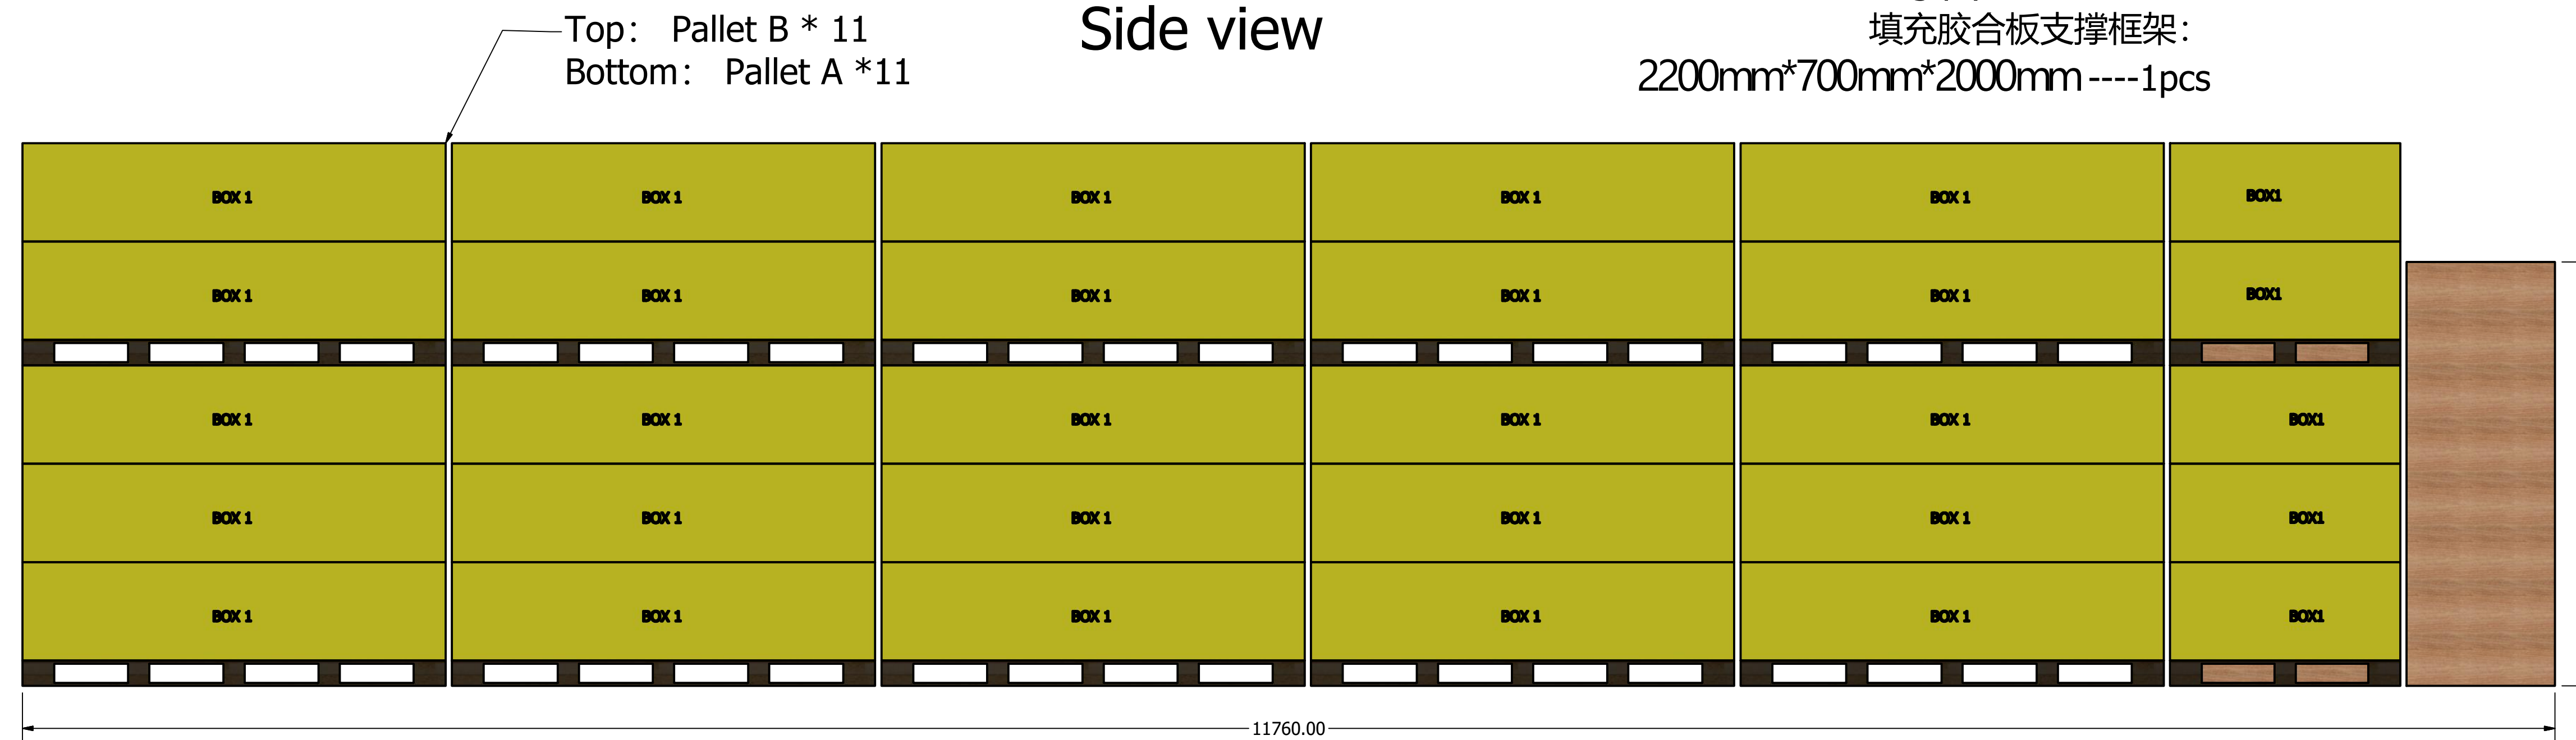

2504745, 2504745-V RYLAN 1P INDOOR INFRARED SAUNA Container Loading Diagram

(1 unit=1 box, 55 units/40HQ, 22 pallets/ 40HQ, Gross Weight: 9085kg)

Top view

Use air dunnage bag to fill this space.
使用集装箱冲气袋填充该空间，
货柜的宽度空间剩余尺寸大约为300mm。

Side view

Filling plywood frame:
填充胶合板支撑框架:
2200mm*700mm*2000mm ----1pcs

End view

DRAWN	Rudy	2019/8/19		
CHECKED			TITLE	
QA				
MFG				
APPROVED				
			SIZE	DWG NO
			D	2006522
			SCALE	1 / 20
			SHEET 1 OF 1	

Pallet A (3 units/pallet)

Pallet B (2 units/pallet)

DRAWN				
CHECKED		TITLE		
QA				
MFG				
APPROVED				
		SIZE	DWG NO	REV
		D		
		SCALE	1 : 8	SHEET 1 OF 1

BOX1: 148kg

DRAWN				
CHECKED		TITLE		
QA				
MFG				
APPROVED				
		SIZE D	DWG NO	REV
		SCALE 1 / 8	SHEET 1 OF 1	