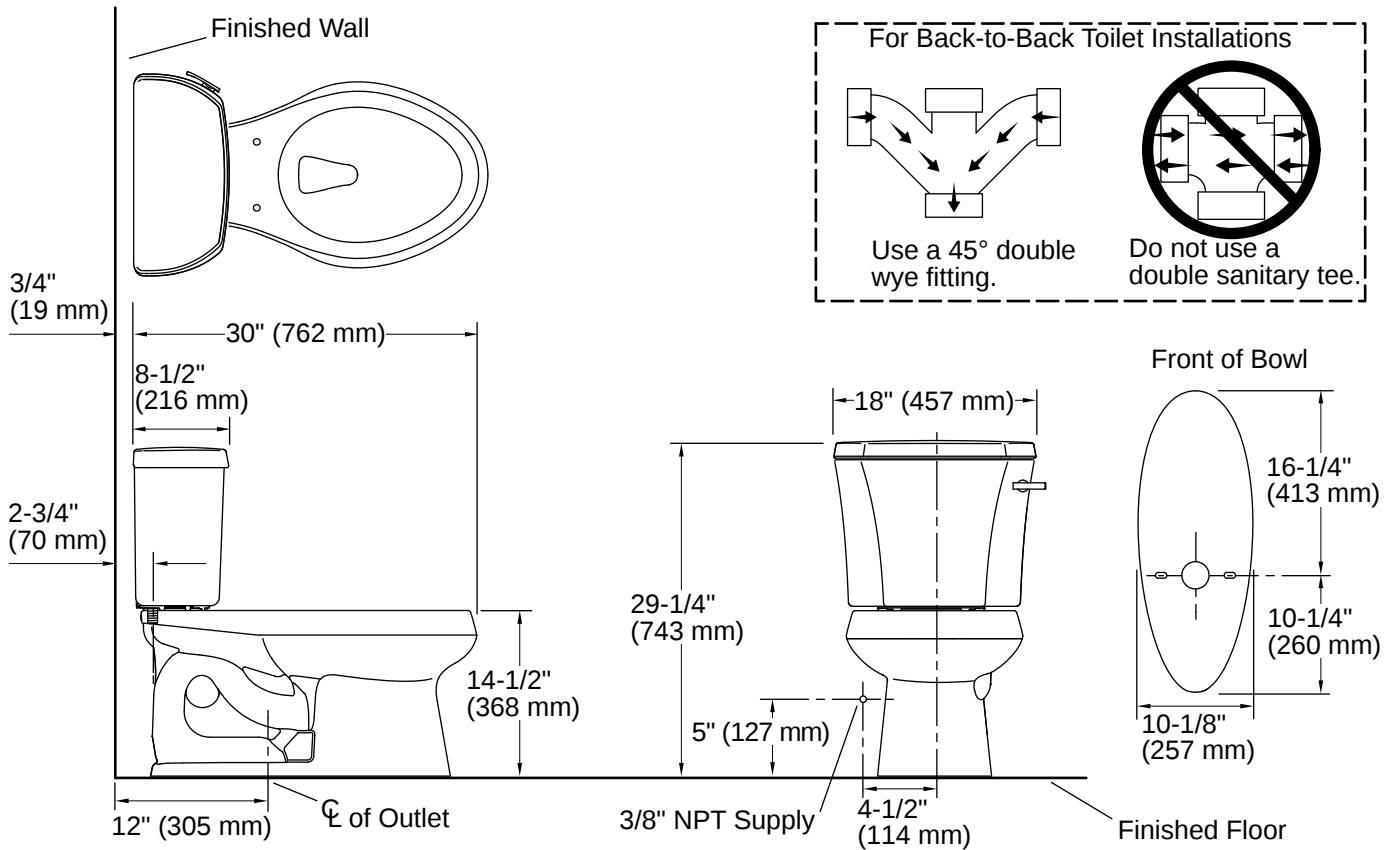

## Technical Information

Rough-in:	Standard 12" (305mm)
Flush Type:	Class Five
Flush Rate:	1.28 gpf (4.8 lpf)
Bowl Shape:	Elongated
Seat-Mounting Holes:	5-1/2" (140 mm)
Waste Outlet:	Floor
Trapway Size:	2-1/8" (54 mm)
Trapway Type:	Exposed
Water Surface Size:	11-1/4" x 8-1/4" (286 mm x 210 mm)
Rim to Water Surface:	5-1/4" (133 mm)

## Recommended Products/Accessories

1023457 Toilet Wax Ring And Hardware Kit

1265114 12" Toilet Supply Line

K-23726 Drain treatment

K-9379 Trip lever

K-5420 Low-profile toilet bolt caps

K-4636-RL ReadyLatch® Quiet-Close™ elongated toilet seat

## Installation

- Standard 12" (305 mm) rough-in
- Three-bolt quick-connect installation
- Seat and supply line sold separately