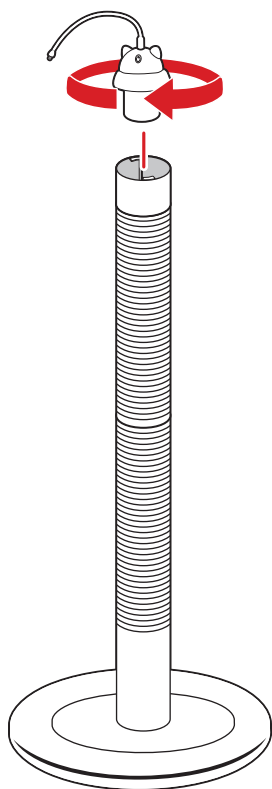

## PRODUCT ASSEMBLY

**1**

Attach the part B lower section to the part A base with a part 1 screw.

For a shorter height, skip to step 3.

## PRODUCT ASSEMBLY

2

Screw the part 2 threaded rod into the lower section. Place a part D fur spacer and screw the part C upper section onto the threaded rod.

3

Place a part D fur spacer and screw on the part E housing.

## PRODUCT ASSEMBLY

- 4** Install 4 AA batteries in the part F motor. Insert the part G flexible rod into the motor.

- 5** Insert the motor into the housing and rotate it clockwise until it locks.

## PRODUCT ASSEMBLY

6

Screw your desired part H toy attachment onto the end of the flexible rod.

**NOTE:** Toy turns off automatically after 9 minutes.