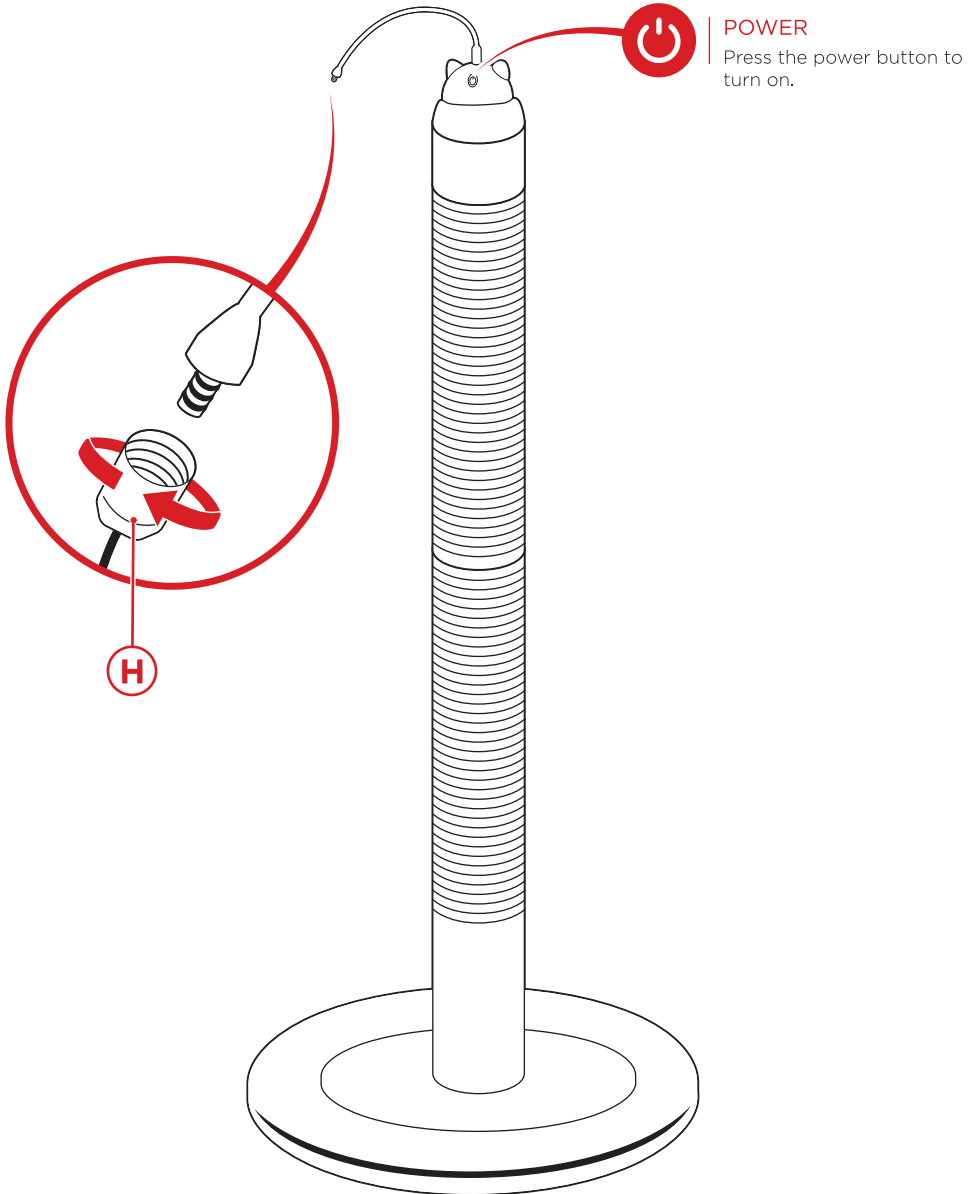

## PRODUCT ASSEMBLY

**1**

Attach the part B lower section to the part A base with a part 1 screw.

For a shorter height, skip to step 3.

## PRODUCT ASSEMBLY

2

Screw the part 2 threaded rod into the lower section. Place a part D fur spacer and screw the part C upper section onto the threaded rod.

3

Place a part D fur spacer and screw on the part E housing.

## PRODUCT ASSEMBLY

- 4** Install 4 AA batteries in the part F motor. Insert the part G flexible rod into the motor.

- 5** Insert the motor into the housing and rotate it clockwise until it locks.

## PRODUCT ASSEMBLY

6

Screw your desired part H toy attachment onto the end of the flexible rod.

**NOTE:** Toy turns off automatically after 9 minutes.