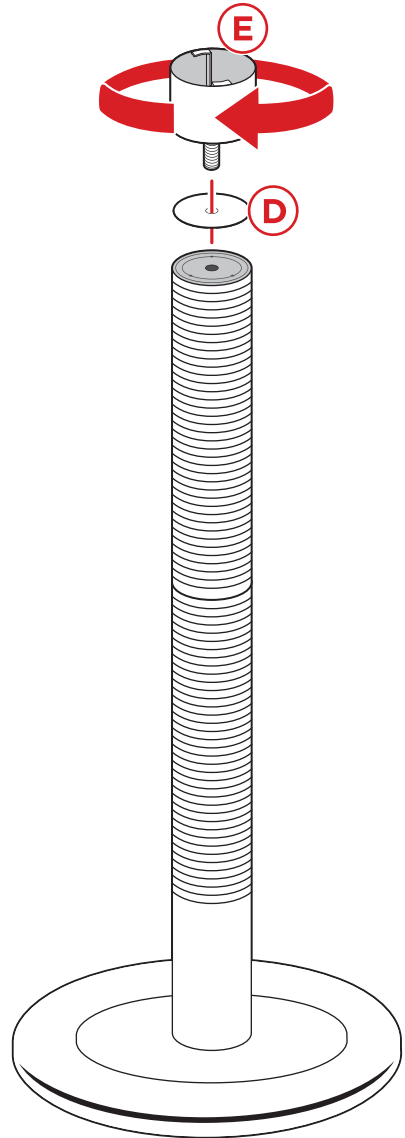

## PRODUCT ASSEMBLY

**1**

Attach the part B lower section to the part A base with a part 1 screw.

For a shorter height, skip to step 3.

## PRODUCT ASSEMBLY

2

Screw the part 2 threaded rod into the lower section. Place a part D fur spacer and screw the part C upper section onto the threaded rod.

3

Place a part D fur spacer and screw on the part E housing.

## PRODUCT ASSEMBLY

- 4** Install 4 AA batteries in the part F motor. Insert the part G flexible rod into the motor.

- 5** Insert the motor into the housing and rotate it clockwise until it locks.

## PRODUCT ASSEMBLY

6

Screw your desired part H toy attachment onto the end of the flexible rod.

**NOTE:** Toy turns off automatically after 9 minutes.