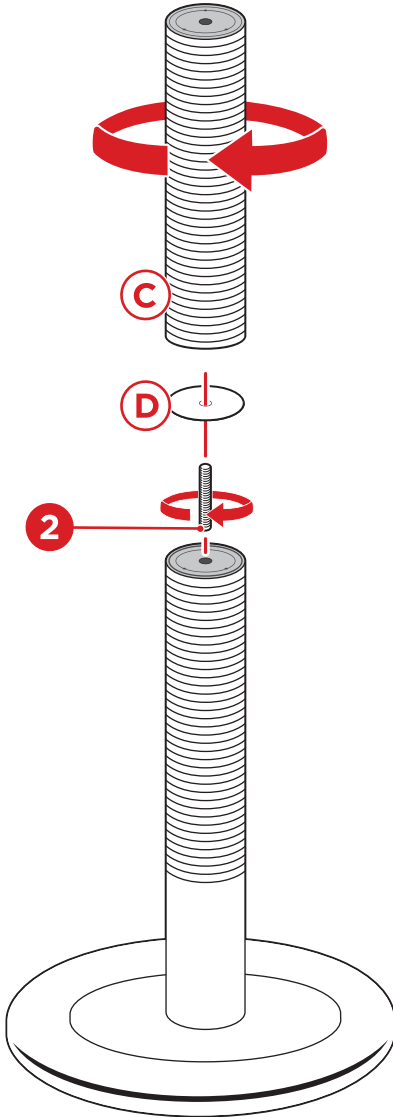

## PARTS

## PRODUCT ASSEMBLY

**1**

Attach the part B lower section to the part A base with a part 1 screw.

For a shorter height, skip to step 3.

## PRODUCT ASSEMBLY

2

Screw the part 2 threaded rod into the lower section. Place a part D fur spacer and screw the part C upper section onto the threaded rod.

3

Place a part D fur spacer and screw on the part E housing.

## PRODUCT ASSEMBLY

- 4** Install 4 AA batteries in the part F motor. Insert the part G flexible rod into the motor.

- 5** Insert the motor into the housing and rotate it clockwise until it locks.