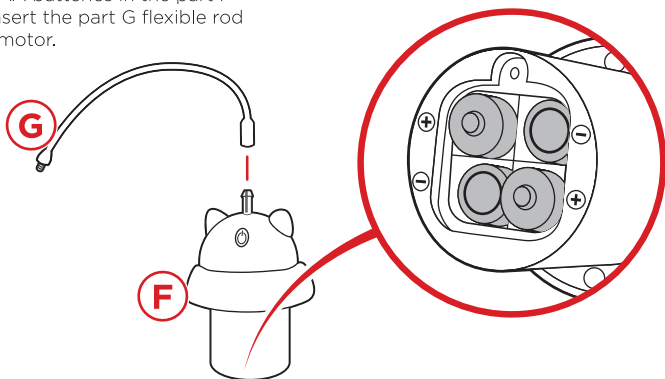

## PRODUCT ASSEMBLY

**1**

Attach the part B lower section to the part A base with a part 1 screw.

For a shorter height, skip to step 3.

## PRODUCT ASSEMBLY

2

Screw the part 2 threaded rod into the lower section. Place a part D fur spacer and screw the part C upper section onto the threaded rod.

3

Place a part D fur spacer and screw on the part E housing.

## PRODUCT ASSEMBLY

- 4** Install 4 AA batteries in the part F motor. Insert the part G flexible rod into the motor.

- 5** Insert the motor into the housing and rotate it clockwise until it locks.

## PRODUCT ASSEMBLY

6

Screw your desired part H toy attachment onto the end of the flexible rod.

**NOTE:** Toy turns off automatically after 9 minutes.