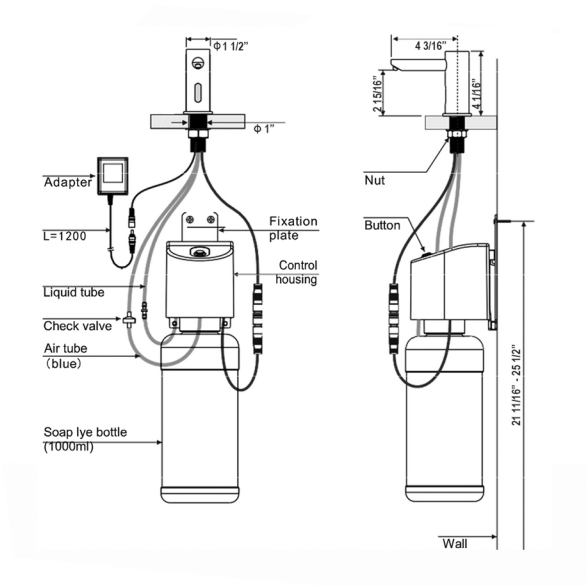

SPECIFICATION DRAWING: