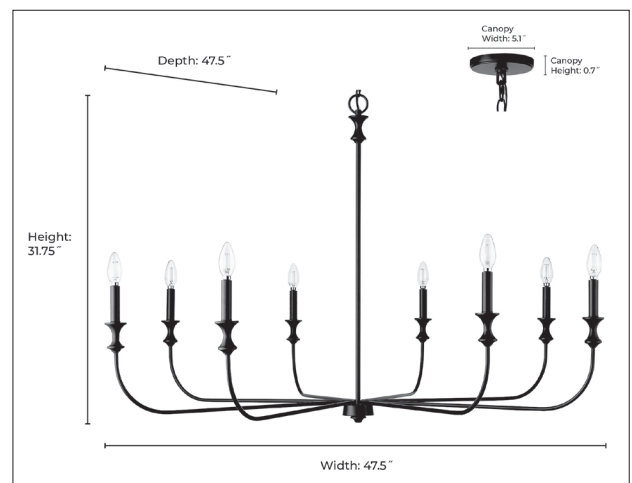

29608 VB

Millennium Lighting
105 Declaration Drive
McDonough, GA 30253
www.millenniumlighting.com