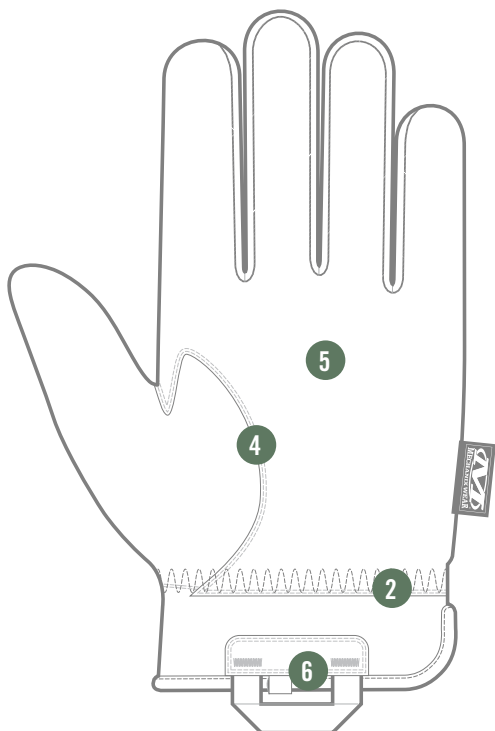

FURTHER INFORMATION AVAILABLE AT:

Ref: FastFit® Wolf Grey

USA
1-800-222-4296
CANADA
1-877-278-5822

Mechanix Wear, Inc.
28525 Witherspoon Parkway
Valencia CA 91355
www.mechanix.com

Product is imported