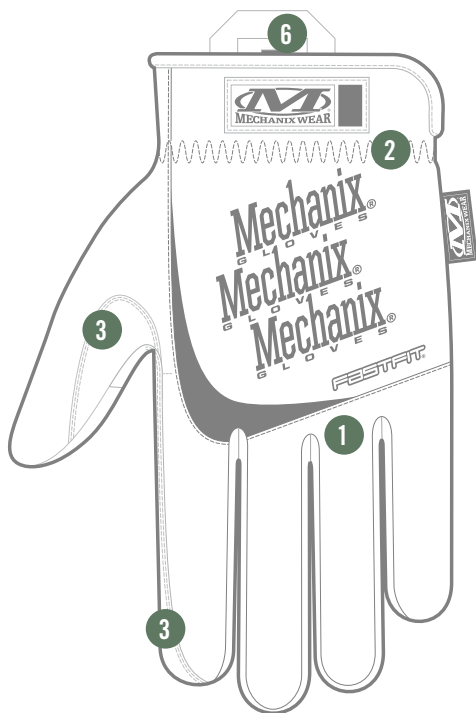

WOLF GREY FASTFIT[®]

TACTICAL HAND PROTECTION

The FastFit[®] Wolf Grey provides law enforcement and special forces with tactical hand protection fit for urban environments. The FastFit glove is constructed with an elastic cuff to provide a secure fit at the wrist with easy on and off flexibility in the field. The anatomically designed two-piece palm eliminates material bunching with movement and improves dexterity for better control. Breathable TrekDry[®] conforms to the natural movement of your hand to keep them cool and comfortable in varying environments.

ELASTIC CUFF

Snug-fitting open cuff with easy on and off flexibility.

SECURE FIT

Anatomically designed two-piece palm eliminates material bunching for an exceptional fit.

WOLF GREY FASTFIT[®]

AVAILABLE COLORS

 MFF-55 COVERT	 MFF-72 COYOTE	 MFF-77 WOODLAND	 MFF-78 MULTICAM	 MFF-88 WOLF GREY
---	---	---	---	--

XXXS	XXS	XS	S	M	L	XL	XXL	XXXL
05	06	07	08	09	10	11	12	13

FEATURES

1. Form-fitting Wolf Grey TrekDry[®] keeps hands cool and comfortable.
2. Elastic cuff provides a secure fit with easy on/off flexibility.
3. Reinforced thumb and index finger provide added durability.
4. Durable synthetic leather palm.
5. Anatomically designed two-piece palm eliminates material bunching.
6. Nylon web pull.