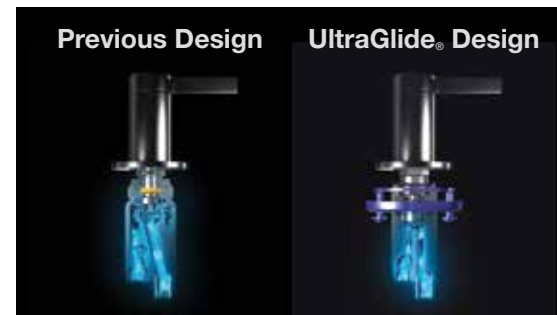

Kohler: GP1152350

- Centura repair kit
- For Centura faucets

Kohler: GP30082

- Valve kit
- For Coralais® bathroom, kitchen and shower faucets

Kohler: GP30413

- 25 mm valve
- For bathroom faucets

Kohler: GP1192521

Previous Design

UltraGlide® Design

Water does not come in contact with any O-rings, which eliminates the potential for leaks at the stem. Now used on all widespread faucets.

- Ceramic valve (hot)
- For most two-handle faucets from 1990–2010, including 4" centerset

Kohler: GP77005-RP

- Ceramic valve (cold)
- For most two-handle faucets from 1990–2010, including 4" centerset

Kohler: GP77006-RP

- Spline adapter kit (includes two)
- Stem adapter on the GP77005/6-RP and GP1092203/4