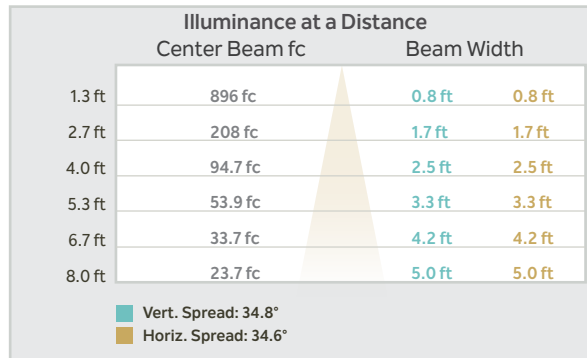

Direct-to-Ceiling LED Downlight – Mini Recessed

LUMEN Data Table – Mini Recessed

Shape	Size (Inches)	Watts	Lumens	
			2700K	3000K
Round	2	8W	550	

Photometric Diagrams

DLMN02R3090WHT

DtC Mini Recessed Ordering Matrix

Family		Type	Size		Shape		CCT		CRI	Finish
DL	Downlight	MN	02	2 inch	R	Round	27	2700K	90	WHT
		Mini Recessed					30	3000K	90 CRI	Textured White

To form a complete product number, combine:

Family + Type + Size + Shape + CCT + CRI + Finish = **DL MN 02 R 27 90 WHT**

4" and 6" DtC Recessed Downlights are also available. See Round items DLRC04R2790WHT, DLRC04R3090WHT, DLRC06R2790WHT, DLRC06R3090WHT, or Square items DLRC04S2790WHT, DLRC04S3090WHT, DLRC06S2790WHT, DLRC06S3090WHT for complete specifications.