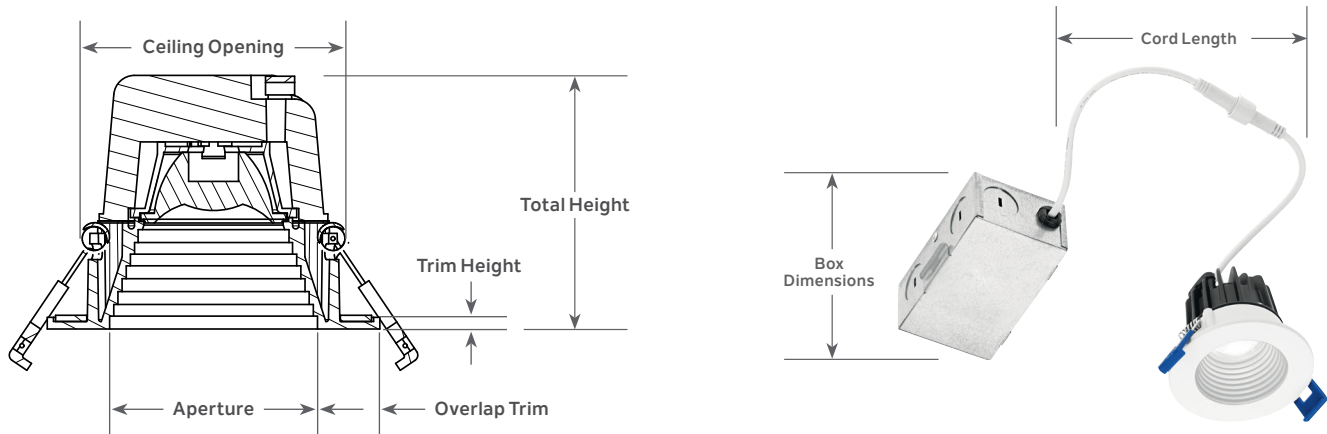

Direct-to-Ceiling LED Downlight – Mini Recessed

PROJECT:	PRODUCT #:
TYPE:	DATE:
PREPARED BY:	AUTHORIZED BY*:
COMMENTS:	

OVERVIEW

The Direct-to-Ceiling Mini Recessed LED Downlight is perfect for small areas where accent lights are needed or for modern ceiling design elements. Offering a contemporary style, this 2" round downlight is ideal for residential use as well as upscale bars, restaurants and hotels where a grouping of downlights is desired or as an architectural accent.

ACCESSORIES

See Accessories

*A Kichler Lighting representative can assist with a proposed Spec

Direct-to-Ceiling LED Downlight – Mini Recessed

LUMEN Data Table – Mini Recessed

Shape	Size (Inches)	Watts	Lumens	
			2700K	3000K
Round	2	8W	550	

To form a complete product number, combine:

Family + Type + Size + Shape + CCT + CRI + Finish = **DL MN 02 R 27 90 WHT**

4" and 6" DtC Recessed Downlights are also available. See Round items DLRC04R2790WHT, DLRC04R3090WHT, DLRC06R2790WHT, DLRC06R3090WHT, or Square items DLRC04S2790WHT, DLRC04S3090WHT, DLRC06S2790WHT, DLRC06S3090WHT for complete specifications.

Direct-to-Ceiling LED Downlight – Mini Recessed

Dimension Table

	Aperture (in/mm)	Ceiling Opening (in/mm)	Overlap Trim (in/mm)	Trim Height (in/mm)	Total Height (in/mm)
2" Round	1.97 / 50	2.875 / 73.0	0.6 / 15	0.11 / 2.8	2.4 / 61