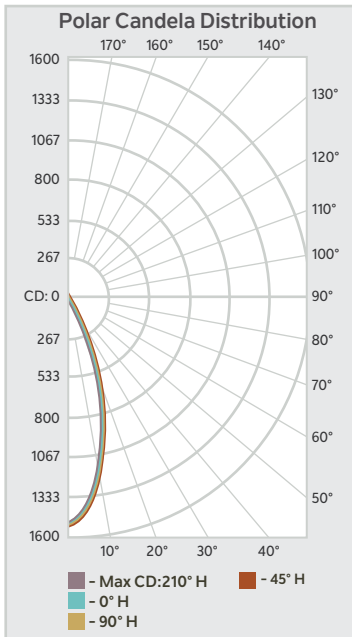

Direct-to-Ceiling LED Downlight – Mini Recessed

LUMEN Data Table – Mini Recessed

Shape	Size (Inches)	Watts	Lumens	
			2700K	3000K
Round	2	8W	550	

Photometric Diagrams

DLMN02R3090WHT

DtC Mini Recessed Ordering Matrix

Family		Type	Size		Shape		CCT		CRI	Finish
DL	Downlight	MN	02	2 inch	R	Round	27	2700K	90	WHT
		Mini Recessed					30	3000K	90 CRI	Textured White

To form a complete product number, combine:

Family + Type + Size + Shape + CCT + CRI + Finish = **DL MN 02 R 27 90 WHT**

4" and 6" DtC Recessed Downlights are also available. See Round items DLRC04R2790WHT, DLRC04R3090WHT, DLRC06R2790WHT, DLRC06R3090WHT, or Square items DLRC04S2790WHT, DLRC04S3090WHT, DLRC06S2790WHT, DLRC06S3090WHT for complete specifications.