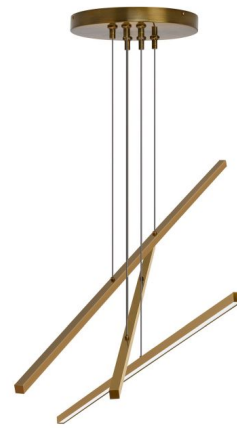

Lightology

lightology.com
866-954-4489
05-20-26

Project: _____

Company: _____

Location: _____ Fixture Type: _____

SPEC #: **TLG493207**

Approved On: _____ Approved By: _____

Essence Trio Linear Chandelier

By Visual Comfort Modern

Description

Essence Trio Linear Chandelier is the ultimate in modern minimalism, has three streamlined, linear lengths which are staggered randomly to create this dramatic and oversized modern interpretation of a chandelier. The lighting fixture emits a warm light glow downward. Ideal for a dining room table light, kitchen island light, living room light or conference room table light, Essence is available in either an Aged Brass finish with Bronze cables or a Satin Nickel finish with Clear cables. ETL listed. Damp location rated.

Specifications

COLOR	N/A
BODY FINISH	Aged Brass
WATTAGE	60W
DIMMER	Low Voltage Electronic
DIMENSIONS	50"W x 2.4"H
INTEGRATED LED MODULE	3 x LED/20W/120V LED
COUNTRY OF ORIGIN	China

Technical Information

LAMP LIFE	50000 hours
COLOR RENDERING	90 CRI
LAMP COLOR	3000K
LUMENS/WATT	134.10
LUMINOUS FLUX	2682 lumens

Shown in aged brass

CLICK TO VIEW PRODUCT

Notes: