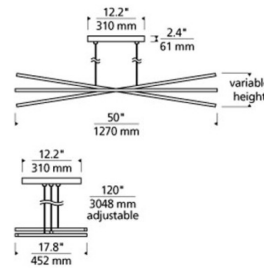

CLICK TO VIEW PRODUCT

Notes: