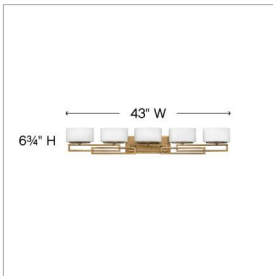

LANZA

5105BR

EXTRA LARGE FIVE LIGHT VANITY

Lanza features contemporary styling with geometric patterns that are emphasized in Antique Nickel and Brushed Bronze finishes. The elongated oval, etched opal glass reinforces its sleek design.

DETAILS	
FINISH:	Brushed Bronze
MATERIAL:	Metal
GLASS:	Etched Opal
DIMMABLE:	Yes

DIMENSIONS	
WIDTH:	43"
HEIGHT:	6.8"
WEIGHT:	9lb
BACK PLATE:	12"W X 4.75"H
EXTENSION:	5"
TOP TO OUTLET:	4"

LIGHT SOURCE	
LIGHT SOURCE:	Socketed
WATTAGE:	5-60w G-9 *Included or 5-5w G9 LED, 60w Equiv.
VOLTAGE:	120v

SHIPPING	
CARTON LENGTH:	43.5
CARTON WIDTH:	7.4
CARTON HEIGHT:	11.1
CARTON WEIGHT:	13.1

PRODUCT DETAILS:

- Invisimount hardware is hidden on the backplate for a clean silhouette
- This fixture can only be mounted with shades/glass facing up toward the ceiling
- Damp Rated
- Merging the best of traditional and modern elements with a sophisticated and streamlined look