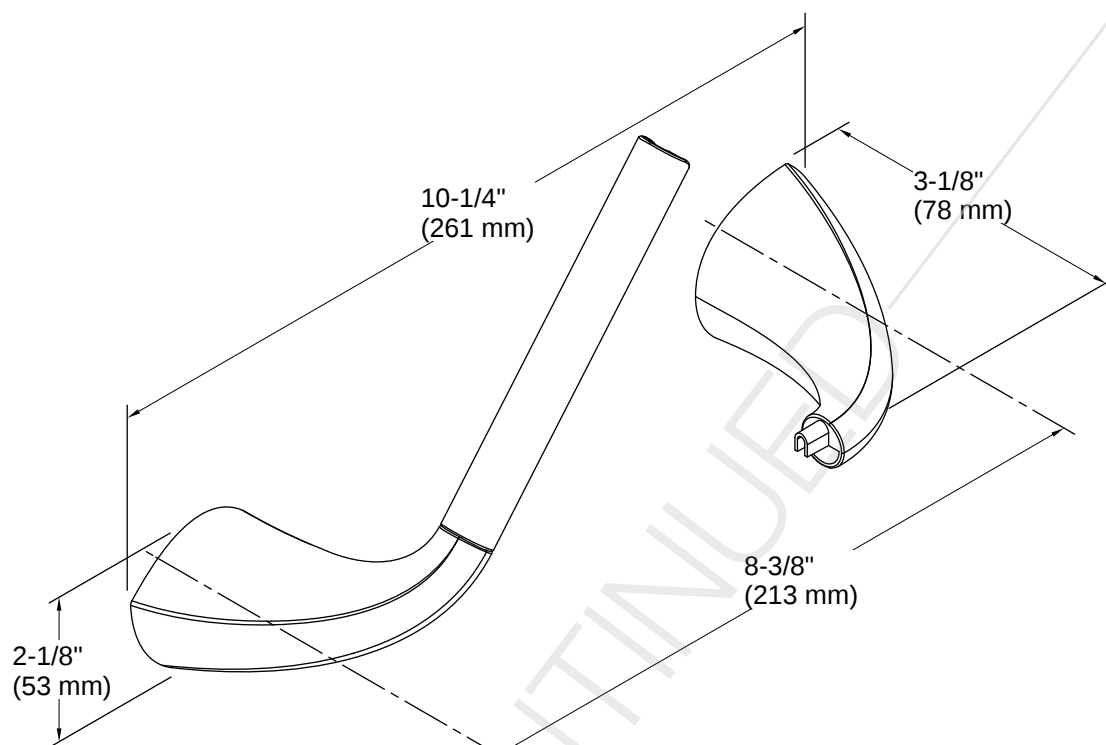

Installation

- Installation template and tools included

Installation Notes

Install this product according to the installation instructions.