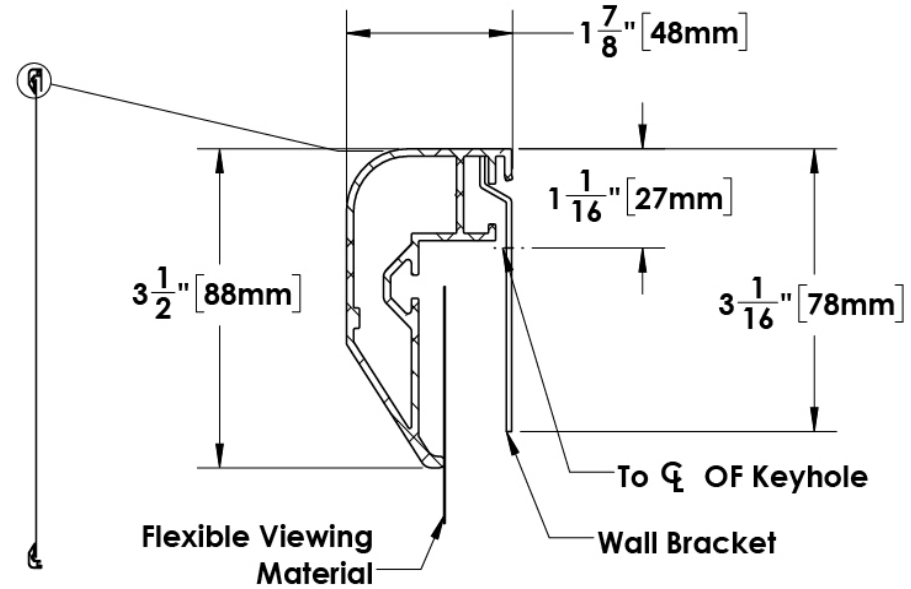

Model No: 7SF133BD14  
 Aspect Ratio: 2.35:1  
 Material: Black Diamond 1.4  
 Retail: \$4,488.00

x \_\_\_\_\_

Acceptance Signature \_\_\_\_\_

Date \_\_\_\_\_

Quote good for 60 days from 7-7-2021. Shipping not included in quoted price. All Motorized screen sales are final. Returns or exchanges will not be accepted.

**Measurements**

Diagonal	A	133.0000"
Width	B	122.3750"
Height	C	52.0625"
Total Width	D	129.6250"
Max Height	E	59.3125"

**Shipping Dims**

Ship Length	138"
Ship Width	13"
Ship Height	13"
Ship Weight	80 lbs.