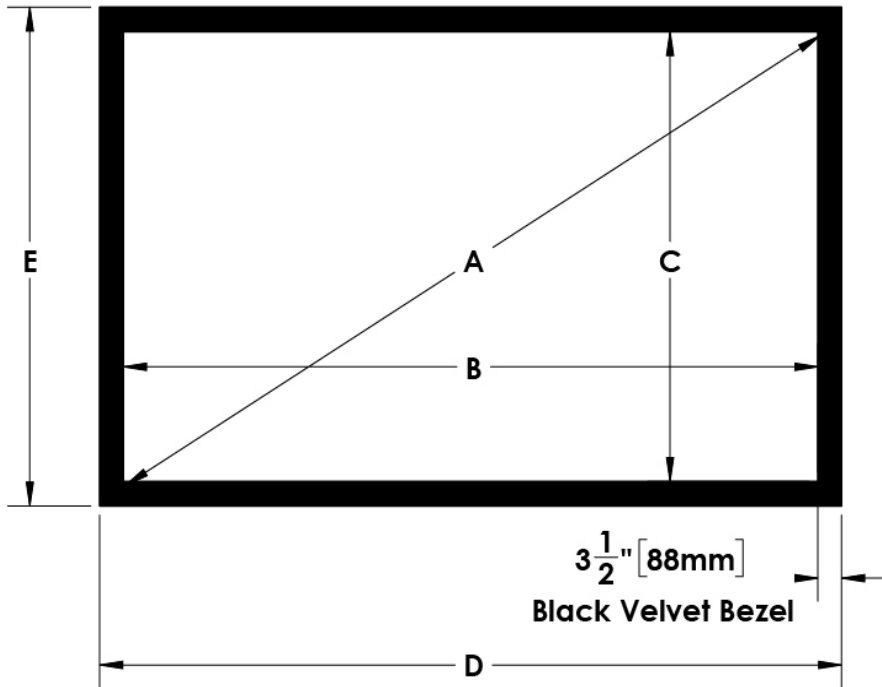

Model No: 7SF133BD14  
 Aspect Ratio: 2.35:1  
 Material: Black Diamond 1.4  
 Retail: \$4,488.00

x \_\_\_\_\_

Acceptance Signature \_\_\_\_\_

Date \_\_\_\_\_

Quote good for 60 days from 7-7-2021. Shipping not included in quoted price. All Motorized screen sales are final. Returns or exchanges will not be accepted.

**Measurements**

Diagonal	A	133.0000"
Width	B	122.3750"
Height	C	52.0625"
Total Width	D	129.6250"
Max Height	E	59.3125"

**Shipping Dims**

Ship Length	138"
Ship Width	13"
Ship Height	13"
Ship Weight	80 lbs.