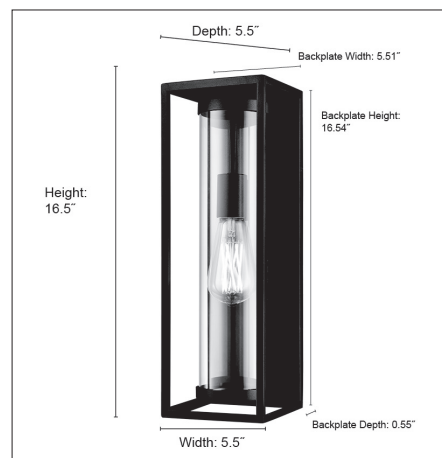

91611

CALEB ONE LIGHT OUTDOOR WALL SCONCE

**FINISH**

TBK - Textured Black

**DIMENSIONS**

Width 5.5"  
Height 16.5"  
Ext. 5.5"  
Backplate Width 5.51"  
Backplate Height 16.54"  
Backplate Depth 0.55"  
Weight 3.95 lbs.

**MATERIAL**

Steel

**GLASS**

Glass Clear

**LAMPING**

# Bulbs 1-Medium  
Bulb Base Medium (E26)  
Watts per Bulb 100W  
Voltage 120V  
Total Wattage 100 W  
Bulbs Included No

**CERTIFICATION**

ETL Listed Wet Location

**ITEM NUMBER**

SKU's 91611 TBK

91611 TBK

Millennium Lighting  
105 Declaration Drive  
McDonough, GA 30253  
[www.millenniumlighting.com](http://www.millenniumlighting.com)